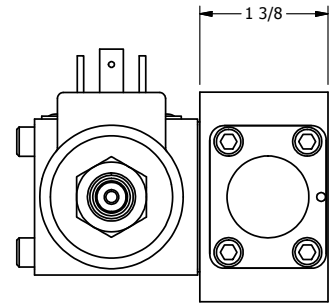

4

3

2

1

ISO 4400 DIN CONNECTION

AAA
PRODUCTS
INTERNATIONAL

**AAA PRODUCTS
INTERNATIONAL**
7114 Harry Hines Blvd
Dallas, TX 75235

TITLE **3/8" SIDE PORT, DBL SOL, 2 POS,
FRICTION POS, SOL RTRN,
ISO 4400 DIN, TAPPED VENT**

DRAWING NO.:
DIM_SS3EDT

4

3

2

1

THE INFORMATION CONTAINED WITHIN THIS DOCUMENT IS PROPRIETARY TO AAA PRODUCTS AND MAY NOT BE DISCLOSED WITHOUT PRIOR WRITTEN CONSENT