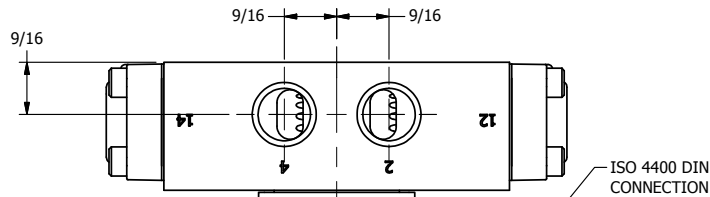

4

3

2

1

ISO 4400 DIN CONNECTION

AAA
PRODUCTS
INTERNATIONAL

**AAA PRODUCTS
INTERNATIONAL**
7114 Harry Hines Blvd
Dallas, TX 75235

TITLE **3/8" SIDE PORT, DBL SOL, 2 POS,
FRICTION POS, SOL RTRN,
ISO 4400 DIN, TAPPED VENT**

DRAWING NO.:
DIM_SS3EDT

4

3

2

1

THE INFORMATION CONTAINED WITHIN THIS DOCUMENT IS PROPRIETARY TO AAA PRODUCTS AND MAY NOT BE DISCLOSED WITHOUT PRIOR WRITTEN CONSENT