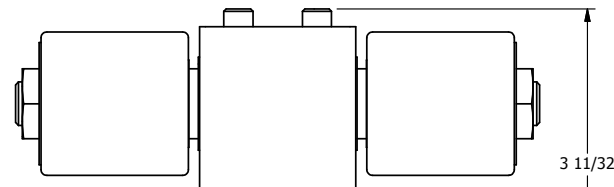

4

3

2

1

ISO 4400 DIN CONNECTION

AAA
PRODUCTS
INTERNATIONAL

**AAA PRODUCTS
INTERNATIONAL**
7114 Harry Hines Blvd
Dallas, TX 75235

TITLE **3/8" SIDE PORT, DBL SOL, 2 POS,
FRICTION POS, SOL RTRN,
ISO 4400 DIN, TAPPED VENT**

DRAWING NO.:
DIM_SS3EDT

4

3

2

1

THE INFORMATION CONTAINED WITHIN THIS DOCUMENT IS PROPRIETARY TO AAA PRODUCTS AND MAY NOT BE DISCLOSED WITHOUT PRIOR WRITTEN CONSENT