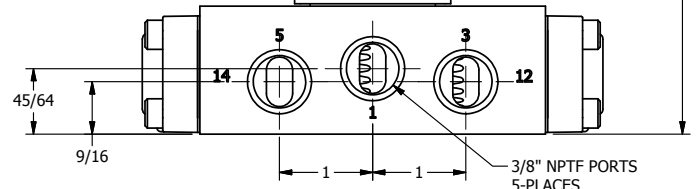

4

3

2

1

ISO 4400 DIN CONNECTION

AAA
PRODUCTS
INTERNATIONAL

**AAA PRODUCTS
INTERNATIONAL**
7114 Harry Hines Blvd
Dallas, TX 75235

TITLE **3/8" SIDE PORT, DBL SOL, 2 POS,
FRICTION POS, SOL RTRN,
ISO 4400 DIN, TAPPED VENT**

DRAWING NO.:
DIM_SS3EDT

4

3

2

1

THE INFORMATION CONTAINED WITHIN THIS DOCUMENT IS PROPRIETARY TO AAA PRODUCTS AND MAY NOT BE DISCLOSED WITHOUT PRIOR WRITTEN CONSENT