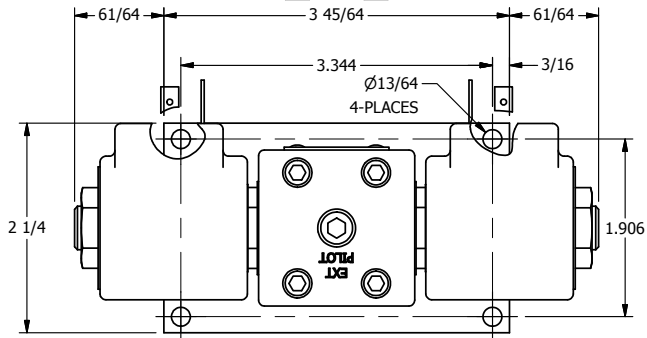

4

3

2

1

ISO 4400 DIN CONNECTION

AAA
PRODUCTS
INTERNATIONAL

**AAA PRODUCTS
INTERNATIONAL**
7114 Harry Hines Blvd
Dallas, TX 75235

TITLE **3/8" SIDE PORT, DBL SOL, 2 POS,
FRICTION POS, SOL RTRN,
ISO 4400 DIN, TAPPED VENT**

DRAWING NO.:
DIM_SS3EDT

4

3

2

1

THE INFORMATION CONTAINED WITHIN THIS DOCUMENT IS PROPRIETARY TO AAA PRODUCTS AND MAY NOT BE DISCLOSED WITHOUT PRIOR WRITTEN CONSENT