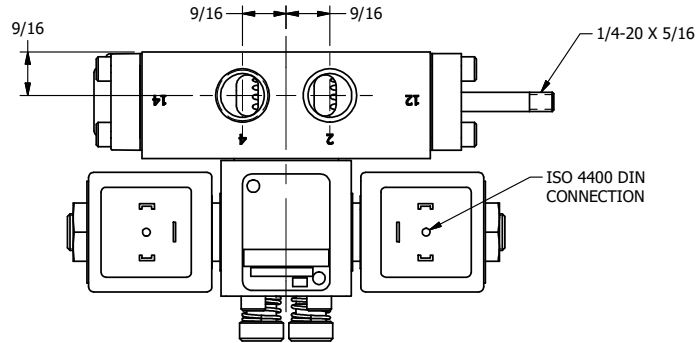

4

3

2

1

ISO 4400 DIN CONNECTION

4

3

2

AAA
PRODUCTS
INTERNATIONAL

**AAA PRODUCTS
INTERNATIONAL**
7114 Harry Hines Blvd
Dallas, TX 75235

TITLE: 3/8" SIDE PORT, DBL SOL, 2 POS,
FRCTN POS, SOL RTRN, ISO 4400 DIN,
LCKNG OVRD, TPD VENT, THD PIN

DRAWING NO.:
DIM_SS3EDOTK