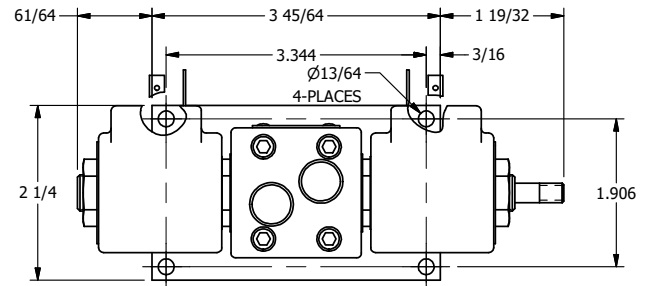

4

3

2

1

ISO 4400 DIN CONNECTION

4

3

2

AAA
PRODUCTS
INTERNATIONAL

**AAA PRODUCTS
INTERNATIONAL**
7114 Harry Hines Blvd
Dallas, TX 75235

TITLE: 3/8" SIDE PORT, DBL SOL, 2 POS,
FRCTN POS, SOL RTRN, ISO 4400 DIN,
LCKNG OVRD, TPD VENT, THD PIN

DRAWING NO.:
DIM_SS3EDOTK