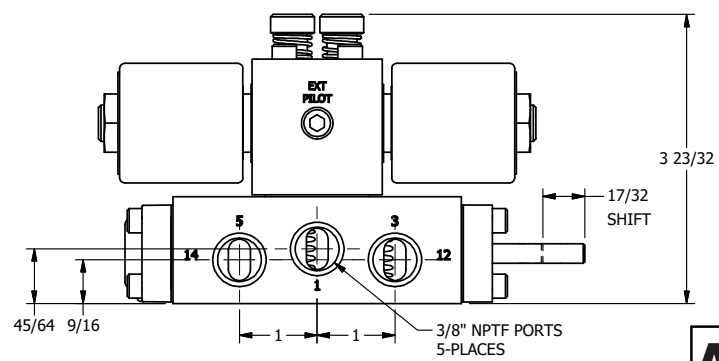

4

3

2

1

ISO 4400 DIN CONNECTION

4

3

2

AAA
PRODUCTS
INTERNATIONAL

**AAA PRODUCTS
INTERNATIONAL**
7114 Harry Hines Blvd
Dallas, TX 75235

TITLE: 3/8" SIDE PORT, DBL SOL, 2 POS,
FRCTN POS, SOL RTRN, ISO 4400 DIN,
LCKNG OVRD, TPD VENT, THD PIN

DRAWING NO.:
DIM_SS3EDOTK