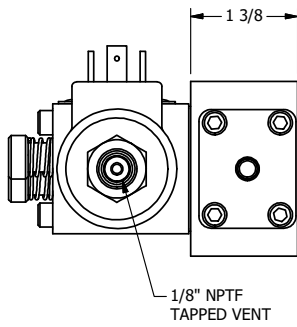

4

3

2

1

ISO 4400 DIN CONNECTION

3/8" NPTF PORTS 5-PLACES

AAA
PRODUCTS INTERNATIONAL

AAA PRODUCTS INTERNATIONAL
7114 Harry Hines Blvd
Dallas, TX 75235

TITLE: 3/8" SIDE PORT, DBL SOL, 2 POS,
SOL RTN, ISO 4400 DIN,
PUSH OVRD, TPD VENT, THD PIN

DRAWING NO.:
DIM_SS3EDOPTK

THE INFORMATION CONTAINED WITHIN THIS DOCUMENT IS PROPRIETARY TO AAA PRODUCTS AND MAY NOT BE DISCLOSED WITHOUT PRIOR WRITTEN CONSENT