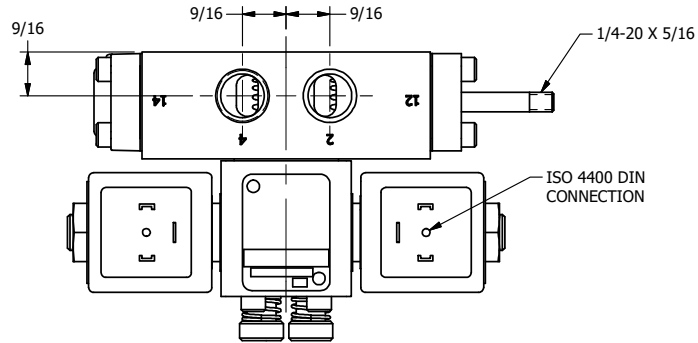

4

3

2

1

ISO 4400 DIN CONNECTION

3/8" NPTF PORTS 5-PLACES

AAA
PRODUCTS INTERNATIONAL

AAA PRODUCTS INTERNATIONAL
7114 Harry Hines Blvd
Dallas, TX 75235

TITLE: 3/8" SIDE PORT, DBL SOL, 2 POS,
SOL RTN, ISO 4400 DIN,
PUSH OVRD, TPD VENT, THD PIN

DRAWING NO.:
DIM_SS3EDOPTK

THE INFORMATION CONTAINED WITHIN THIS DOCUMENT IS PROPRIETARY TO AAA PRODUCTS AND MAY NOT BE DISCLOSED WITHOUT PRIOR WRITTEN CONSENT