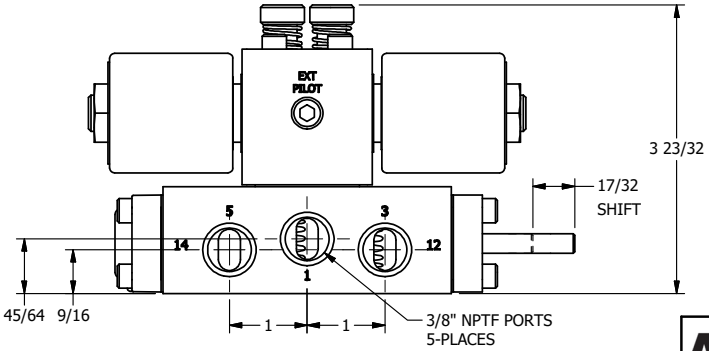

4

3

2

1

ISO 4400 DIN CONNECTION

3/8" NPTF PORTS 5-PLACES

AAA
PRODUCTS INTERNATIONAL

AAA PRODUCTS INTERNATIONAL
7114 Harry Hines Blvd
Dallas, TX 75235

TITLE: 3/8" SIDE PORT, DBL SOL, 2 POS,
SOL RTN, ISO 4400 DIN,
PUSH OVRD, TPD VENT, THD PIN

DRAWING NO.:
DIM_SS3EDOPTK

THE INFORMATION CONTAINED WITHIN THIS DOCUMENT IS PROPRIETARY TO AAA PRODUCTS AND MAY NOT BE DISCLOSED WITHOUT PRIOR WRITTEN CONSENT