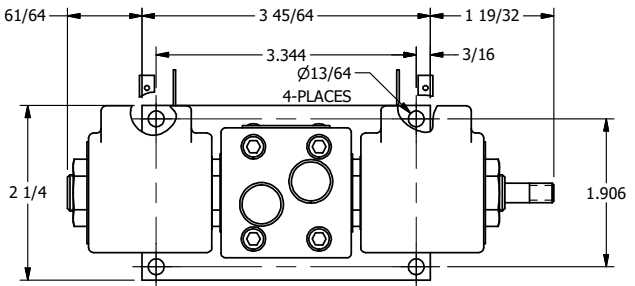

4

3

2

1

ISO 4400 DIN CONNECTION

3/8" NPTF PORTS 5-PLACES

AAA
PRODUCTS INTERNATIONAL

AAA PRODUCTS INTERNATIONAL
7114 Harry Hines Blvd
Dallas, TX 75235

TITLE: 3/8" SIDE PORT, DBL SOL, 2 POS,
SOL RTN, ISO 4400 DIN,
PUSH OVRD, TPD VENT, THD PIN

DRAWING NO.:
DIM_SS3EDOPTK

THE INFORMATION CONTAINED WITHIN THIS DOCUMENT IS PROPRIETARY TO AAA PRODUCTS AND MAY NOT BE DISCLOSED WITHOUT PRIOR WRITTEN CONSENT