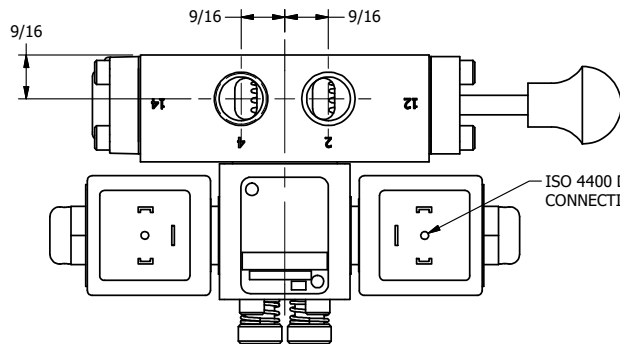

4

3

2

1

AAA
PRODUCTS
INTERNATIONAL

**AAA PRODUCTS
INTERNATIONAL**
7114 Harry Hines Blvd
Dallas, TX 75235

TITLE: 3/8" SIDE PORT, DBL SOL, 2 POS,
FRCTN POS, SOL RTRN, ISO 4400 DIN,
PUSH OVRD, EXCLDR, SPL OVRD

DRAWING NO.:
DIM_SS3EDOPLOS

THE INFORMATION CONTAINED WITHIN THIS DOCUMENT IS PROPRIETARY TO AAA PRODUCTS AND MAY NOT BE DISCLOSED WITHOUT PRIOR WRITTEN CONSENT

4

3

2

1

B

B