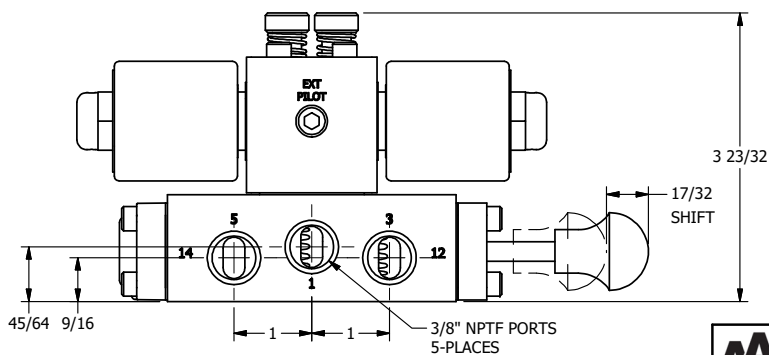

4

3

2

1

AAA
PRODUCTS
INTERNATIONAL

**AAA PRODUCTS
INTERNATIONAL**
7114 Harry Hines Blvd
Dallas, TX 75235

TITLE: 3/8" SIDE PORT, DBL SOL, 2 POS,
FRCTN POS, SOL RTRN, ISO 4400 DIN,
PUSH OVRD, EXCLDR, SPL OVRD

DRAWING NO.:
DIM_SS3EDOPLOS

THE INFORMATION CONTAINED WITHIN THIS DOCUMENT IS PROPRIETARY TO AAA PRODUCTS AND MAY NOT BE DISCLOSED WITHOUT PRIOR WRITTEN CONSENT

4

3

2

1

B

B