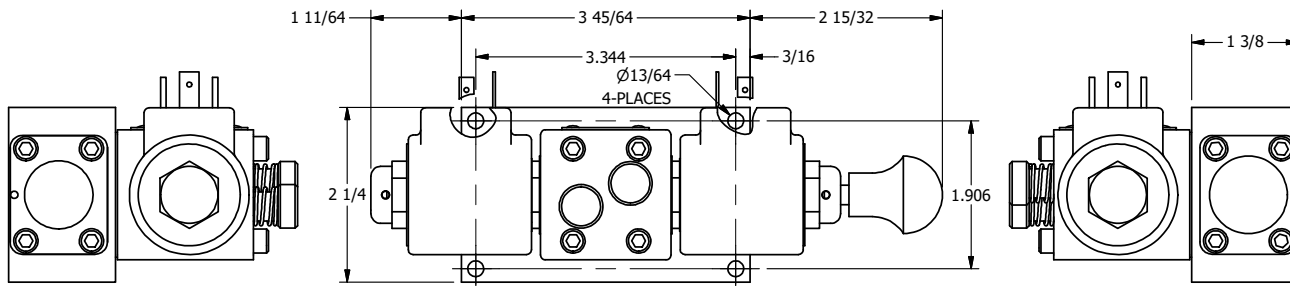

4

3

2

1

AAA
PRODUCTS
INTERNATIONAL

**AAA PRODUCTS
INTERNATIONAL**
7114 Harry Hines Blvd
Dallas, TX 75235

TITLE: 3/8" SIDE PORT, DBL SOL, 2 POS,
FRCTN POS, SOL RTRN, ISO 4400 DIN,
PUSH OVRD, EXCLDR, SPL OVRD

DRAWING NO.:
DIM_SS3EDOPLOS

THE INFORMATION CONTAINED WITHIN THIS DOCUMENT IS PROPRIETARY TO AAA PRODUCTS AND MAY NOT BE DISCLOSED WITHOUT PRIOR WRITTEN CONSENT

4

3

2

1

B

B