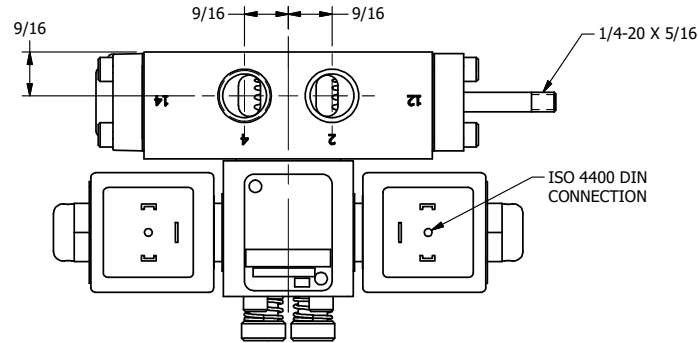

4

3

2

1

ISO 4400 DIN CONNECTION

**AAA**  
PRODUCTS  
INTERNATIONAL

**AAA PRODUCTS INTERNATIONAL**  
7114 Harry Hines Blvd  
Dallas, TX 75235

TITLE: 3/8" SIDE PORT, DBL SOL, 2 POS,  
SOL RTN, ISO 4400 DIN,  
PUSH OVRD, EXCLDR, THD PIN

DRAWING NO.:  
DIM\_SS3EDOPLK

4

3

2

1

THE INFORMATION CONTAINED WITHIN THIS DOCUMENT IS PROPRIETARY TO AAA PRODUCTS AND MAY NOT BE DISCLOSED WITHOUT PRIOR WRITTEN CONSENT