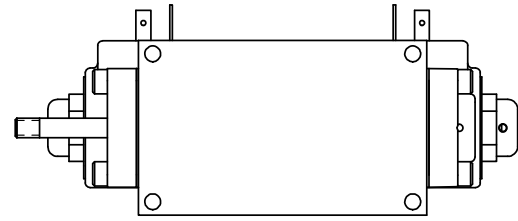

4

3

2

1

ISO 4400 DIN CONNECTION

**AAA**  
PRODUCTS  
INTERNATIONAL

**AAA PRODUCTS INTERNATIONAL**  
7114 Harry Hines Blvd  
Dallas, TX 75235

TITLE: 3/8" SIDE PORT, DBL SOL, 2 POS,  
SOL RTN, ISO 4400 DIN,  
PUSH OVRD, EXCLDR, THD PIN

DRAWING NO.:  
DIM\_SS3EDOPLK

4

3

2

1

THE INFORMATION CONTAINED WITHIN THIS DOCUMENT IS PROPRIETARY TO AAA PRODUCTS AND MAY NOT BE DISCLOSED WITHOUT PRIOR WRITTEN CONSENT