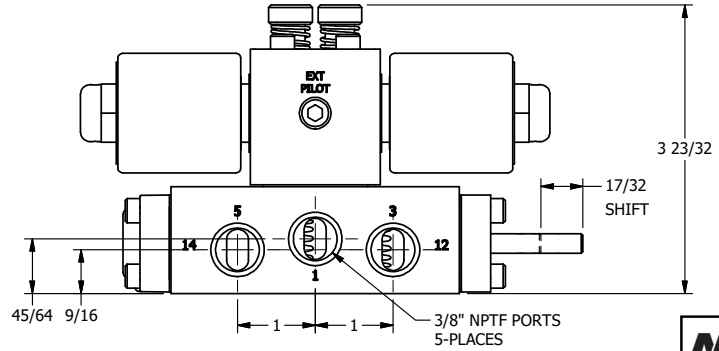

4

3

2

1

ISO 4400 DIN CONNECTION

**AAA**  
PRODUCTS  
INTERNATIONAL

**AAA PRODUCTS INTERNATIONAL**  
7114 Harry Hines Blvd  
Dallas, TX 75235

TITLE: 3/8" SIDE PORT, DBL SOL, 2 POS,  
SOL RTN, ISO 4400 DIN,  
PUSH OVRD, EXCLDR, THD PIN

DRAWING NO.:  
DIM\_SS3EDOPLK

4

3

2

1

THE INFORMATION CONTAINED WITHIN THIS DOCUMENT IS PROPRIETARY TO AAA PRODUCTS AND MAY NOT BE DISCLOSED WITHOUT PRIOR WRITTEN CONSENT