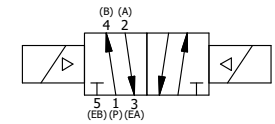

4

3

2

1

ISO 4400 DIN CONNECTION

**AAA**  
PRODUCTS  
INTERNATIONAL

**AAA PRODUCTS INTERNATIONAL**  
7114 Harry Hines Blvd  
Dallas, TX 75235

TITLE: 3/8" SIDE PORT, DBL SOL, 2 POS,  
SOL RTN, ISO 4400 DIN,  
PUSH OVRD, EXCLDR, THD PIN