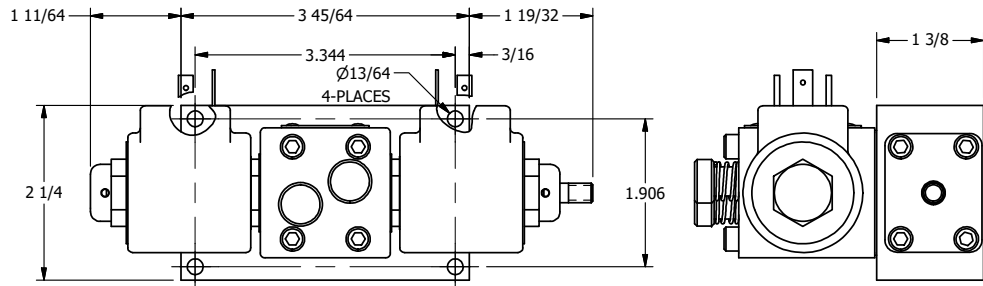

4

3

2

1

ISO 4400 DIN CONNECTION

**AAA**  
PRODUCTS  
INTERNATIONAL

**AAA PRODUCTS INTERNATIONAL**  
7114 Harry Hines Blvd  
Dallas, TX 75235

TITLE: 3/8" SIDE PORT, DBL SOL, 2 POS,  
SOL RTN, ISO 4400 DIN,  
PUSH OVRD, EXCLDR, THD PIN

DRAWING NO.:  
DIM\_SS3EDOPLK

4

3

2

1

THE INFORMATION CONTAINED WITHIN THIS DOCUMENT IS PROPRIETARY TO AAA PRODUCTS AND MAY NOT BE DISCLOSED WITHOUT PRIOR WRITTEN CONSENT