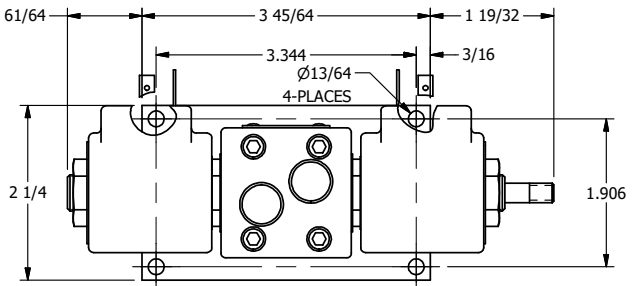

4

3

2

1

**AAA**  
PRODUCTS  
INTERNATIONAL

**AAA PRODUCTS  
INTERNATIONAL**  
7114 Harry Hines Blvd  
Dallas, TX 75235

TITLE: 3/8" SIDE PORT, DBL SOL, 2 POS,  
SOL RTN, ISO 4400 DIN,  
PUSH OVRD, THD PIN

DRAWING NO.:  
DIM\_SS3EDOPK