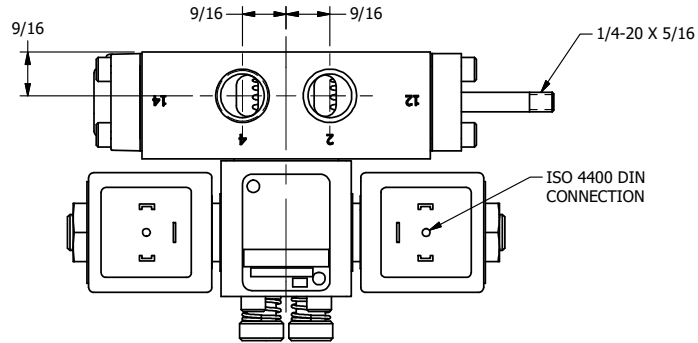

4

3

2

1

**AAA**  
PRODUCTS  
INTERNATIONAL

**AAA PRODUCTS  
INTERNATIONAL**  
7114 Harry Hines Blvd  
Dallas, TX 75235

TITLE: 3/8" SIDE PORT, DBL SOL, 2 POS,  
SOL RTN, ISO 4400 DIN,  
PUSH OVRD, THD PIN

DRAWING NO.:  
DIM\_SS3EDOPK