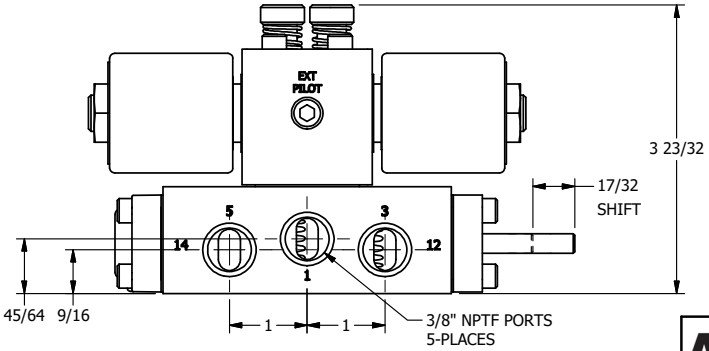

4

3

2

1

**AAA**  
PRODUCTS  
INTERNATIONAL

**AAA PRODUCTS  
INTERNATIONAL**  
7114 Harry Hines Blvd  
Dallas, TX 75235

TITLE: 3/8" SIDE PORT, DBL SOL, 2 POS,  
SOL RTN, ISO 4400 DIN,  
PUSH OVRD, THD PIN

DRAWING NO.:  
DIM\_SS3EDOPK