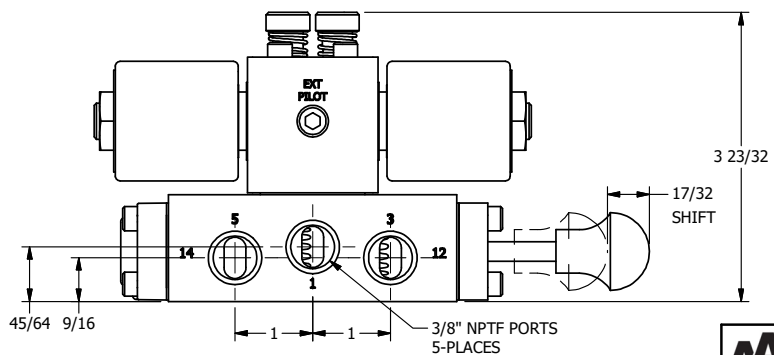

4

3

2

1

ISO 4400 DIN CONNECTION

3/8" NPTF PORTS  
5-PLACES

**AAA**  
PRODUCTS  
INTERNATIONAL

**AAA PRODUCTS  
INTERNATIONAL**  
7114 Harry Hines Blvd  
Dallas, TX 75235

TITLE: 3/8" SIDE PORT, DBL SOL, 2 POS,  
FRCTN POS, SOL RTRN, ISO 4400 DIN,  
LCKNG OVRD, MAN SPL OVRD

DRAWING NO.:  
DIM\_SS3EDOOS

THE INFORMATION CONTAINED WITHIN THIS DOCUMENT IS PROPRIETARY TO AAA PRODUCTS AND MAY NOT BE DISCLOSED WITHOUT PRIOR WRITTEN CONSENT