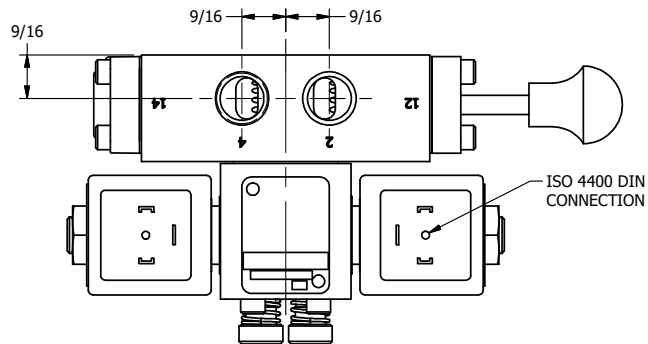

4

3

2

1

ISO 4400 DIN CONNECTION

3/8" NPTF PORTS  
5-PLACES

**AAA**  
PRODUCTS  
INTERNATIONAL

**AAA PRODUCTS  
INTERNATIONAL**  
7114 Harry Hines Blvd  
Dallas, TX 75235

TITLE: 3/8" SIDE PORT, DBL SOL, 2 POS,  
FRCTN POS, SOL RTRN, ISO 4400 DIN,  
LCKNG OVRD, MAN SPL OVRD

DRAWING NO.:  
DIM\_SS3EDOOS

THE INFORMATION CONTAINED WITHIN THIS DOCUMENT IS PROPRIETARY TO AAA PRODUCTS AND MAY NOT BE DISCLOSED WITHOUT PRIOR WRITTEN CONSENT