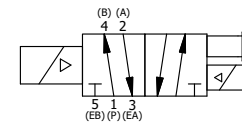

AAA
PRODUCTS
INTERNATIONAL

**AAA PRODUCTS
INTERNATIONAL**
7114 Harry Hines Blvd
Dallas, TX 75235

TITLE: 3/8" SIDE PORT, DBL SOL, 2 POS,
FRCTN POS, SOL RTRN, ISO 4400 DIN,
LCKNG OVRD, MAN SPL OVRD

DRAWING NO.:
DIM_SS3EDOOS

THE INFORMATION CONTAINED WITHIN THIS DOCUMENT IS PROPRIETARY TO AAA PRODUCTS AND MAY NOT BE DISCLOSED WITHOUT PRIOR WRITTEN CONSENT

4

3

2

B

B

A

A