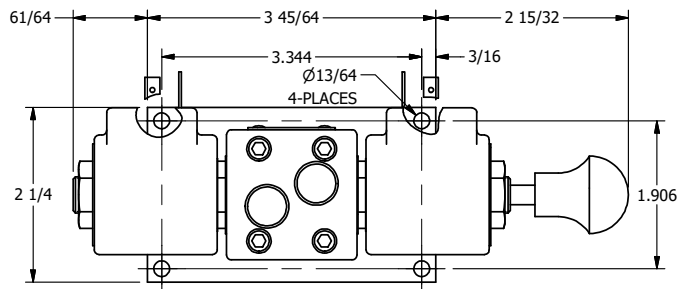

4

3

2

1

ISO 4400 DIN CONNECTION

3/8" NPTF PORTS  
5-PLACES

**AAA**  
PRODUCTS  
INTERNATIONAL

**AAA PRODUCTS  
INTERNATIONAL**  
7114 Harry Hines Blvd  
Dallas, TX 75235

TITLE: 3/8" SIDE PORT, DBL SOL, 2 POS,  
FRCTN POS, SOL RTRN, ISO 4400 DIN,  
LCKNG OVRD, MAN SPL OVRD

DRAWING NO.:  
DIM\_SS3EDOOS

THE INFORMATION CONTAINED WITHIN THIS DOCUMENT IS PROPRIETARY TO AAA PRODUCTS AND MAY NOT BE DISCLOSED WITHOUT PRIOR WRITTEN CONSENT