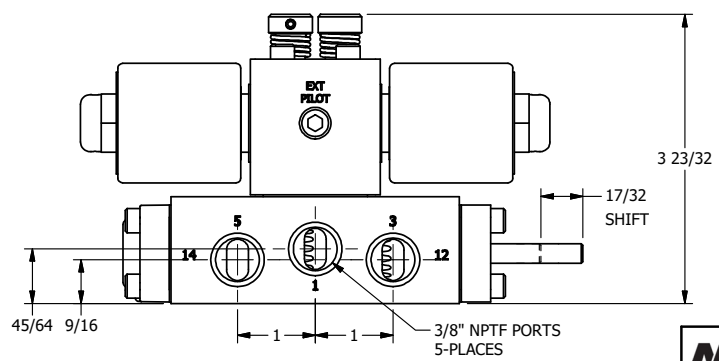

4

3

2

1

4

3

2

AAA
PRODUCTS
INTERNATIONAL

**AAA PRODUCTS
INTERNATIONAL**
7114 Harry Hines Blvd
Dallas, TX 75235

TITLE: 3/8" SIDE PORT, DBL SOL, 2 POS,
SOL RTN, ISO 4400 DIN,
NON-LCKNG OVRD, EXCLDR, THD PIN

DRAWING NO.:
DIM_SS3EDONLK

THE INFORMATION CONTAINED WITHIN THIS DOCUMENT IS PROPRIETARY TO AAA PRODUCTS AND MAY NOT BE DISCLOSED WITHOUT PRIOR WRITTEN CONSENT