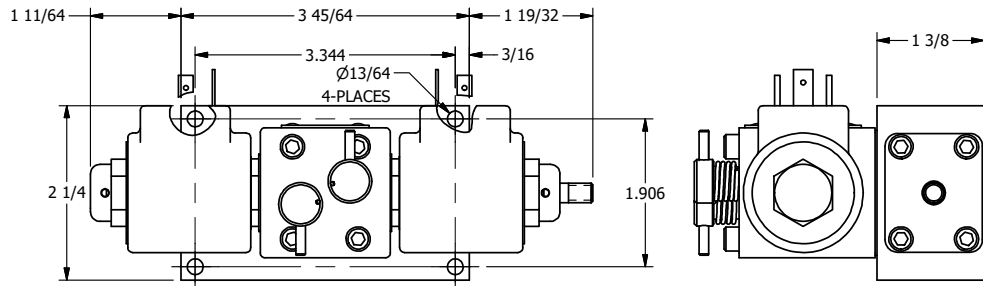

4

3

2

1

4

3

2

**AAA**  
PRODUCTS  
INTERNATIONAL

**AAA PRODUCTS  
INTERNATIONAL**  
7114 Harry Hines Blvd  
Dallas, TX 75235

TITLE: 3/8" SIDE PORT, DBL SOL, 2 POS,  
SOL RTN, ISO 4400 DIN,  
NON-LCKNG OVRD, EXCLDR, THD PIN

DRAWING NO.:  
DIM\_SS3EDONLK