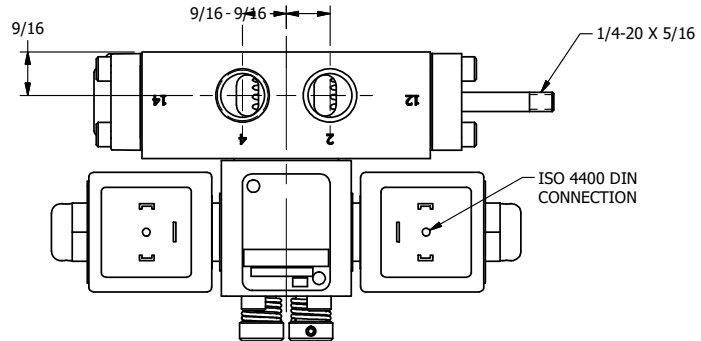

4

3

2

1

4

3

2

AAA
PRODUCTS
INTERNATIONAL

**AAA PRODUCTS
INTERNATIONAL**
7114 Harry Hines Blvd
Dallas, TX 75235

TITLE: 3/8" SIDE PORT, DBL SOL, 2 POS,
SOL RTN, ISO 4400 DIN,
NON-LCKNG OVRD, EXCLDR, THD PIN

DRAWING NO.:
DIM_SS3EDONLK

THE INFORMATION CONTAINED WITHIN THIS DOCUMENT IS PROPRIETARY TO AAA PRODUCTS AND MAY NOT BE DISCLOSED WITHOUT PRIOR WRITTEN CONSENT