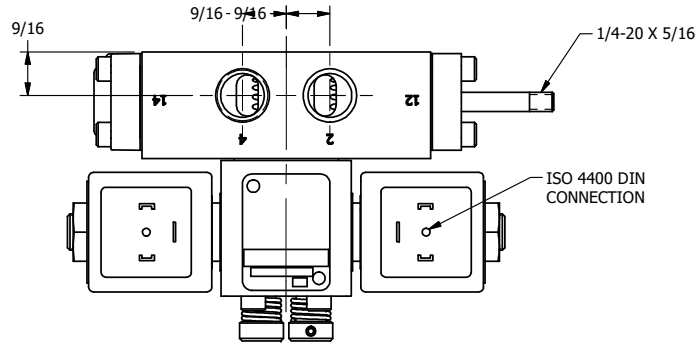

4

3

2

1

**AAA**  
PRODUCTS  
INTERNATIONAL

**AAA PRODUCTS  
INTERNATIONAL**  
7114 Harry Hines Blvd  
Dallas, TX 75235

TITLE: 3/8" SIDE PORT, DBL SOL, 2 POS,  
SOL RTN, ISO 4400 DIN,  
NON-LCKNG OVRD, THD PIN

DRAWING NO.:  
DIM\_SS3EDONK

4

3

2

THE INFORMATION CONTAINED WITHIN THIS DOCUMENT IS PROPRIETARY TO AAA PRODUCTS AND MAY NOT BE DISCLOSED WITHOUT PRIOR WRITTEN CONSENT