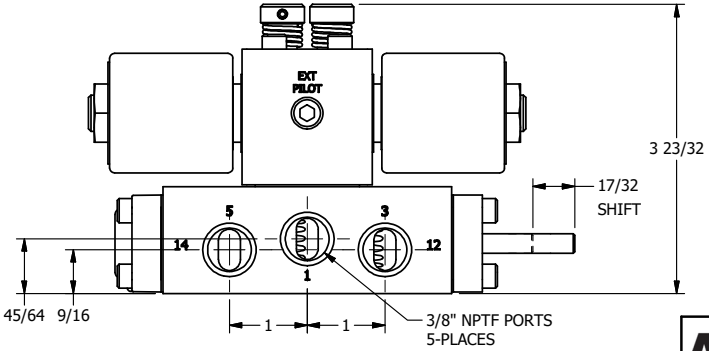

4

3

2

1

**AAA**  
PRODUCTS  
INTERNATIONAL

**AAA PRODUCTS  
INTERNATIONAL**  
7114 Harry Hines Blvd  
Dallas, TX 75235

TITLE: 3/8" SIDE PORT, DBL SOL, 2 POS,  
SOL RTN, ISO 4400 DIN,  
NON-LCKNG OVRD, THD PIN

DRAWING NO.:  
DIM\_SS3EDONK

4

3

2

THE INFORMATION CONTAINED WITHIN THIS DOCUMENT IS PROPRIETARY TO AAA PRODUCTS AND MAY NOT BE DISCLOSED WITHOUT PRIOR WRITTEN CONSENT