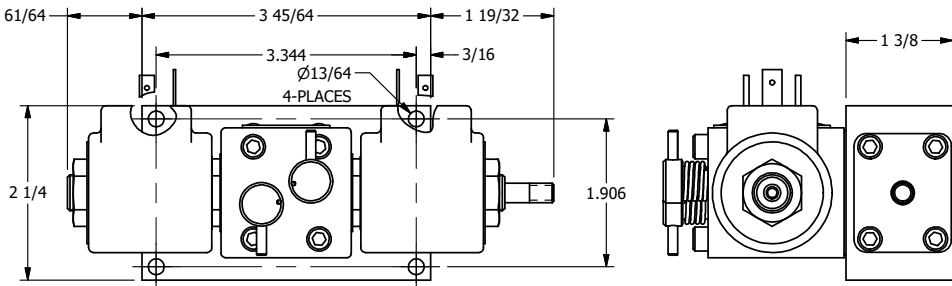

4

3

2

1

**AAA**  
PRODUCTS  
INTERNATIONAL

**AAA PRODUCTS  
INTERNATIONAL**  
7114 Harry Hines Blvd  
Dallas, TX 75235

TITLE: 3/8" SIDE PORT, DBL SOL, 2 POS,  
SOL RTN, ISO 4400 DIN,  
NON-LCKNG OVRD, THD PIN

DRAWING NO.:  
DIM\_SS3EDONK

4

3

2

THE INFORMATION CONTAINED WITHIN THIS DOCUMENT IS PROPRIETARY TO AAA PRODUCTS AND MAY NOT BE DISCLOSED WITHOUT PRIOR WRITTEN CONSENT