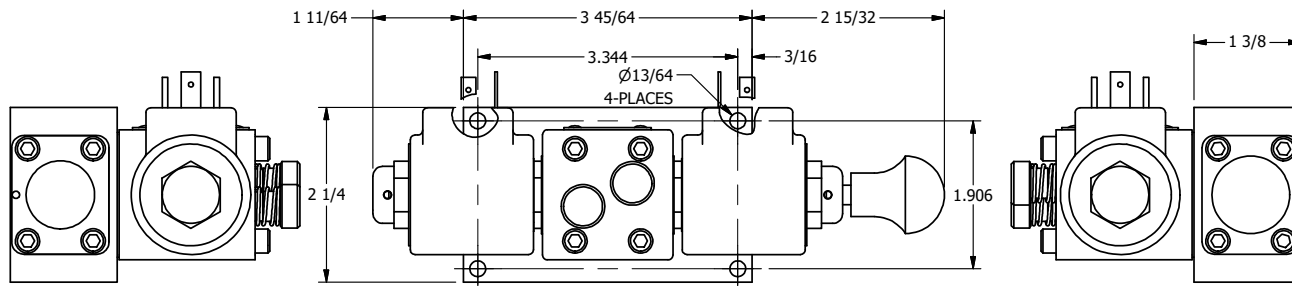

4

3

2

1

AAA
PRODUCTS
INTERNATIONAL

**AAA PRODUCTS
INTERNATIONAL**
7114 Harry Hines Blvd
Dallas, TX 75235

TITLE: $\frac{3}{8}$ " SIDE PORT, DBL SOL, 2 POS,
FRCTN POS, SOL RTRN, ISO 4400 DIN,
LCKNG OVRD, EXCLDR, SPL OVRD

DRAWING NO.:
DIM_SS3EDOLOS

THE INFORMATION CONTAINED WITHIN THIS DOCUMENT IS PROPRIETARY TO AAA PRODUCTS AND MAY NOT BE DISCLOSED WITHOUT PRIOR WRITTEN CONSENT

4

3

2

1

B

B