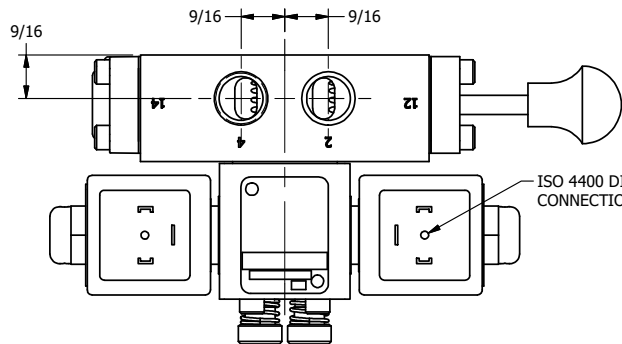

4

3

2

1

AAA
PRODUCTS
INTERNATIONAL

**AAA PRODUCTS
INTERNATIONAL**
7114 Harry Hines Blvd
Dallas, TX 75235

TITLE: $\frac{3}{8}$ " SIDE PORT, DBL SOL, 2 POS,
FRCTN POS, SOL RTRN, ISO 4400 DIN,
LCKNG OVRD, EXCLDR, SPL OVRD

DRAWING NO.:
DIM_SS3EDOLOS

THE INFORMATION CONTAINED WITHIN THIS DOCUMENT IS PROPRIETARY TO AAA PRODUCTS AND MAY NOT BE DISCLOSED WITHOUT PRIOR WRITTEN CONSENT

4

3

2

1

B

B