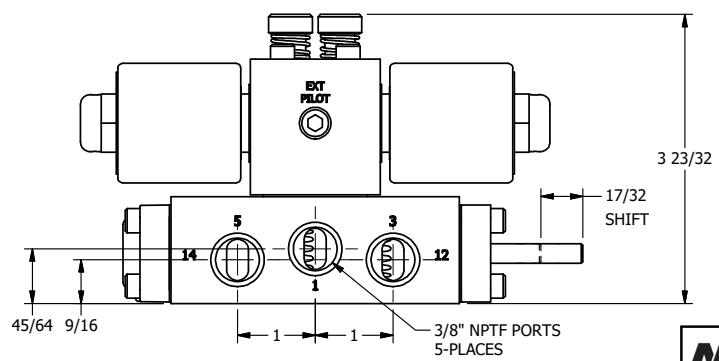

4

3

2

1

4

3

2

1

AAA
PRODUCTS
INTERNATIONAL

**AAA PRODUCTS
INTERNATIONAL**
7114 Harry Hines Blvd
Dallas, TX 75235

TITLE: 3/8" SIDE PORT, DBL SOL, 2 POS,
FRCTN POS, SOL RTRN, ISO 4400 DIN,
LCKNG OVRD, EXCLDR, THD PIN

DRAWING NO.:
DIM_SS3EDOLK

THE INFORMATION CONTAINED WITHIN THIS DOCUMENT IS PROPRIETARY TO AAA PRODUCTS AND MAY NOT BE DISCLOSED WITHOUT PRIOR WRITTEN CONSENT