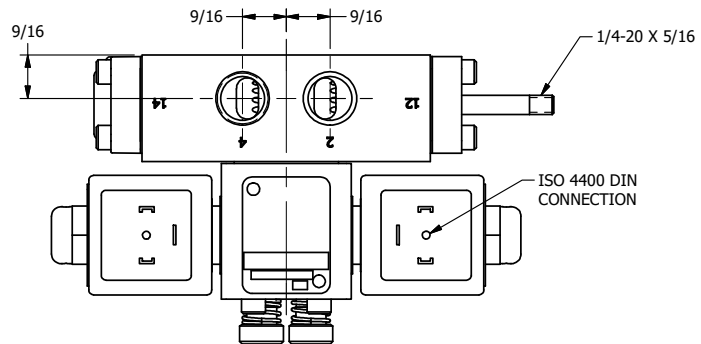

4

3

2

1

4

3

2

1

AAA
PRODUCTS
INTERNATIONAL

**AAA PRODUCTS
INTERNATIONAL**
7114 Harry Hines Blvd
Dallas, TX 75235

TITLE: 3/8" SIDE PORT, DBL SOL, 2 POS,
FRCTN POS, SOL RTRN, ISO 4400 DIN,
LCKNG OVRD, EXCLDR, THD PIN

DRAWING NO.:
DIM_SS3EDOLK

THE INFORMATION CONTAINED WITHIN THIS DOCUMENT IS PROPRIETARY TO AAA PRODUCTS AND MAY NOT BE DISCLOSED WITHOUT PRIOR WRITTEN CONSENT