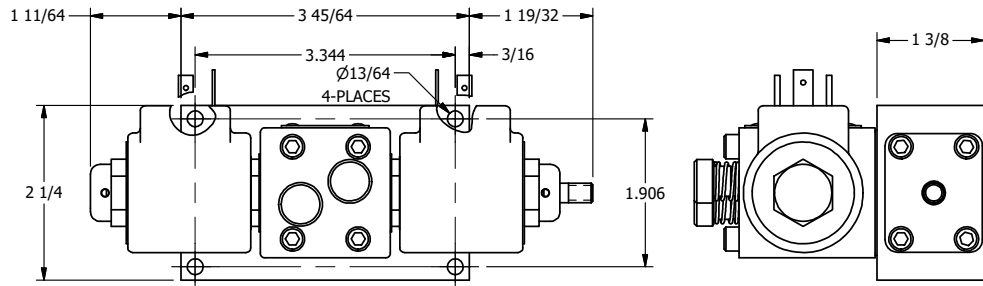

4

3

2

1

4

3

2

1

**AAA**  
PRODUCTS  
INTERNATIONAL

**AAA PRODUCTS  
INTERNATIONAL**  
7114 Harry Hines Blvd  
Dallas, TX 75235

TITLE: 3/8" SIDE PORT, DBL SOL, 2 POS,  
FRCTN POS, SOL RTRN, ISO 4400 DIN,  
LCKNG OVRD, EXCLDR, THD PIN