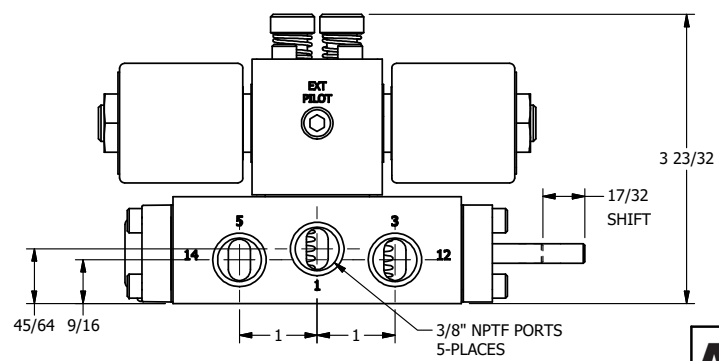

4

3

2

1

4

3

2

AAA
PRODUCTS
INTERNATIONAL

**AAA PRODUCTS
INTERNATIONAL**
7114 Harry Hines Blvd
Dallas, TX 75235

TITLE: $\frac{3}{8}$ " SIDE PORT, DBL SOL, 2 POS,
FRCTN POS, SOL RTRN, ISO 4400 DIN,
LCKNG OVRD, THREADED INDCTR PIN

DRAWING NO.:
DIM_SS3EDOK

THE INFORMATION CONTAINED WITHIN THIS DOCUMENT IS PROPRIETARY TO AAA PRODUCTS AND MAY NOT BE DISCLOSED WITHOUT PRIOR WRITTEN CONSENT