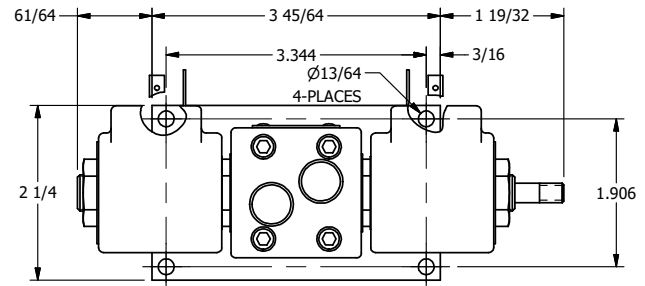

4

3

2

1

4

3

2

AAA
PRODUCTS
INTERNATIONAL

**AAA PRODUCTS
INTERNATIONAL**
7114 Harry Hines Blvd
Dallas, TX 75235

TITLE: $\frac{3}{8}$ " SIDE PORT, DBL SOL, 2 POS,
FRCTN POS, SOL RTRN, ISO 4400 DIN,
LCKNG OVRD, THREADED INDCTR PIN

DRAWING NO.:
DIM_SS3EDOK

THE INFORMATION CONTAINED WITHIN THIS DOCUMENT IS PROPRIETARY TO AAA PRODUCTS AND MAY NOT BE DISCLOSED WITHOUT PRIOR WRITTEN CONSENT