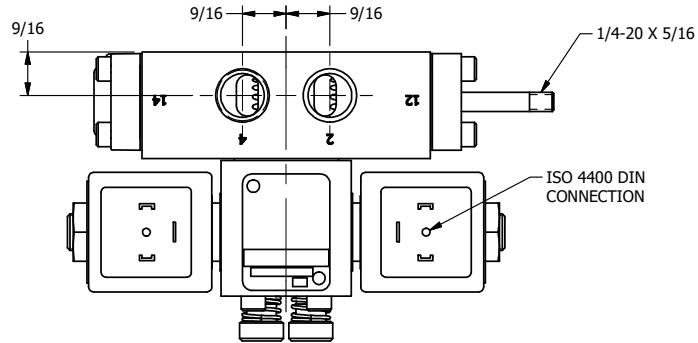

4

3

2

1

4

3

2

AAA
PRODUCTS
INTERNATIONAL

**AAA PRODUCTS
INTERNATIONAL**
7114 Harry Hines Blvd
Dallas, TX 75235

TITLE: $\frac{3}{8}$ " SIDE PORT, DBL SOL, 2 POS,
FRCTN POS, SOL RTRN, ISO 4400 DIN,
LCKNG OVRD, THREADED INDCTR PIN

DRAWING NO.:
DIM_SS3EDOK

THE INFORMATION CONTAINED WITHIN THIS DOCUMENT IS PROPRIETARY TO AAA PRODUCTS AND MAY NOT BE DISCLOSED WITHOUT PRIOR WRITTEN CONSENT