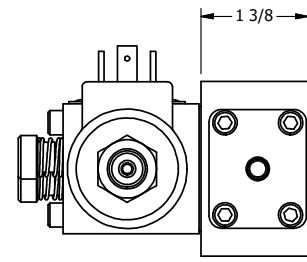

4

3

2

1

4

3

2

AAA
PRODUCTS
INTERNATIONAL

**AAA PRODUCTS
INTERNATIONAL**
7114 Harry Hines Blvd
Dallas, TX 75235

TITLE: $\frac{3}{8}$ " SIDE PORT, DBL SOL, 2 POS,
FRCTN POS, SOL RTRN, ISO 4400 DIN,
LCKNG OVRD, THREADED INDCTR PIN

DRAWING NO.:
DIM_SS3EDOK

THE INFORMATION CONTAINED WITHIN THIS DOCUMENT IS PROPRIETARY TO AAA PRODUCTS AND MAY NOT BE DISCLOSED WITHOUT PRIOR WRITTEN CONSENT