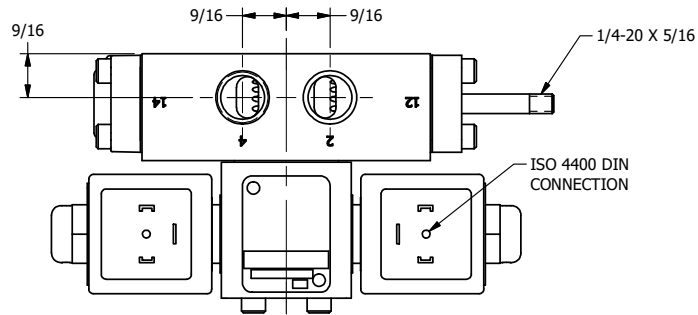

4

3

2

1

**AAA**  
PRODUCTS  
INTERNATIONAL  
7114 Harry Hines Blvd  
Dallas, TX 75235

TITLE: 3/8" SIDE PORT, DBL SOL, 2 POS,  
SOL RTN, ISO 4400 DIN,  
DUST EXCLDR, THD INDCTR PIN

DRAWING NO.:  
DIM\_SS3EDLK