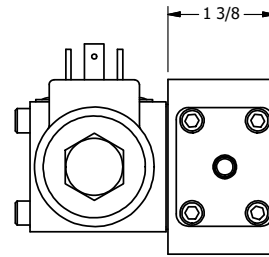

4

3

2

1

**AAA**  
PRODUCTS  
INTERNATIONAL  
7114 Harry Hines Blvd  
Dallas, TX 75235

TITLE: 3/8" SIDE PORT, DBL SOL, 2 POS,  
SOL RTN, ISO 4400 DIN,  
DUST EXCLDR, THD INDCTR PIN

DRAWING NO.:  
DIM\_SS3EDLK