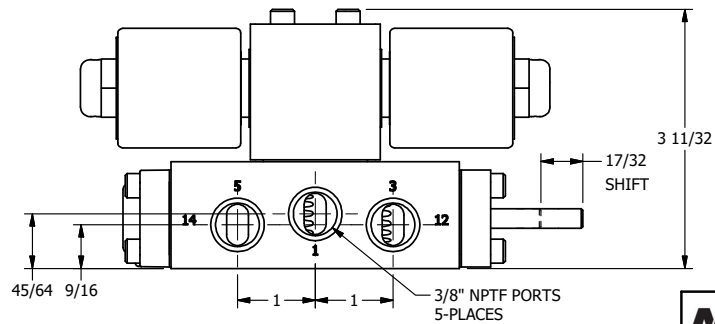

4

3

2

1

**AAA**  
PRODUCTS  
INTERNATIONAL  
7114 Harry Hines Blvd  
Dallas, TX 75235

TITLE: 3/8" SIDE PORT, DBL SOL, 2 POS,  
SOL RTN, ISO 4400 DIN,  
DUST EXCLDR, THD INDCTR PIN

DRAWING NO.:  
DIM\_SS3EDLK