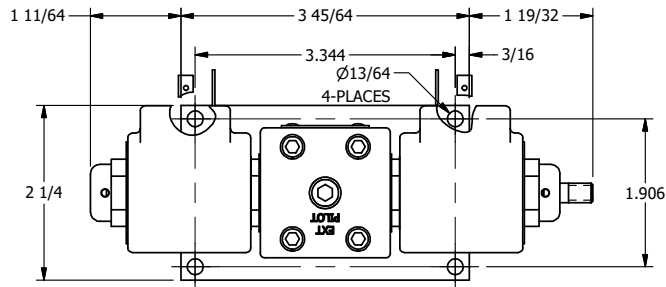

4

3

2

1

**AAA**  
PRODUCTS  
INTERNATIONAL  
7114 Harry Hines Blvd  
Dallas, TX 75235

TITLE: 3/8" SIDE PORT, DBL SOL, 2 POS,  
SOL RTN, ISO 4400 DIN,  
DUST EXCLDR, THD INDCTR PIN

DRAWING NO.:  
DIM\_SS3EDLK