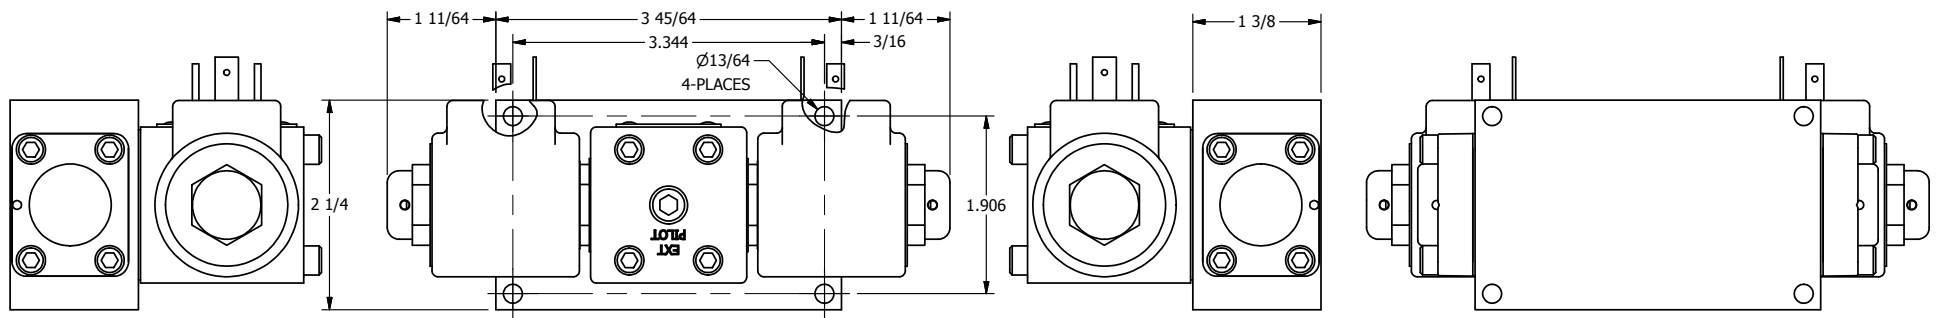

4

3

2

1

ISO 4400 DIN CONNECTION

RT PILOT

B

B

A

A

3/8" NPTF PORTS 5-PLACES

AAA
PRODUCTS
INTERNATIONAL

AAA PRODUCTS INTERNATIONAL
7114 Harry Hines Blvd
Dallas, TX 75235

TITLE: 3/8" SIDE PORT, DBL SOL, 2 POS,
FRICTION POS, SOL RTRN,
ISO 4400 DIN, DUST EXCLDR