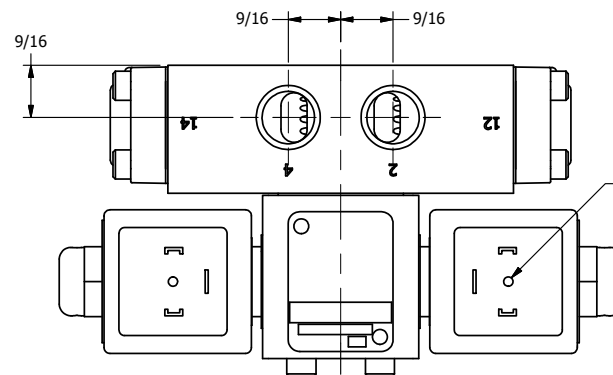

4

3

2

1

ISO 4400 DIN CONNECTION

RT PILOT

B

B

A

A

3/8" NPTF PORTS 5-PLACES

AAA
PRODUCTS
INTERNATIONAL

AAA PRODUCTS INTERNATIONAL
7114 Harry Hines Blvd
Dallas, TX 75235

TITLE: 3/8" SIDE PORT, DBL SOL, 2 POS,
FRICTION POS, SOL RTRN,
ISO 4400 DIN, DUST EXCLDR

DRAWING NO.:
DIM_SS3EDL

4

3

2

1

THE INFORMATION CONTAINED WITHIN THIS DOCUMENT IS PROPRIETARY TO AAA PRODUCTS AND MAY NOT BE DISCLOSED WITHOUT PRIOR WRITTEN CONSENT