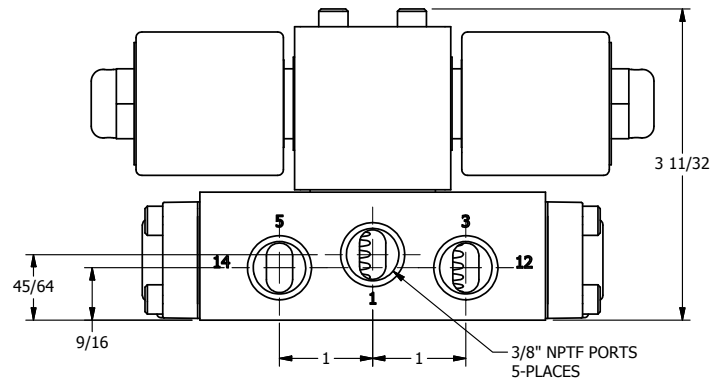

4

3

2

1

ISO 4400 DIN CONNECTION

RT PILOT

B

B

A

A

3/8" NPTF PORTS 5-PLACES

AAA
PRODUCTS
INTERNATIONAL

AAA PRODUCTS INTERNATIONAL
7114 Harry Hines Blvd
Dallas, TX 75235

TITLE: 3/8" SIDE PORT, DBL SOL, 2 POS,
FRICTION POS, SOL RTRN,
ISO 4400 DIN, DUST EXCLDR

DRAWING NO.:
DIM_SS3EDL

4

3

2

1

THE INFORMATION CONTAINED WITHIN THIS DOCUMENT IS PROPRIETARY TO AAA PRODUCTS AND MAY NOT BE DISCLOSED WITHOUT PRIOR WRITTEN CONSENT