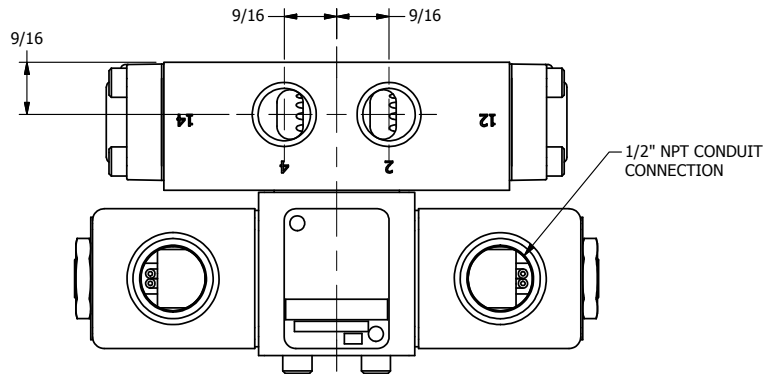

4

3

2

1

1/2" NPT CONDUIT CONNECTION

3/8" NPTF PORTS 5-PLACES

AAA
PRODUCTS
INTERNATIONAL

AAA PRODUCTS INTERNATIONAL
7114 Harry Hines Blvd
Dallas, TX 75235

TITLE: 3/8" SIDE PORT, DBL SOL, 2 POS,
FRICTION POS, SOL RTRN,
CLASSIC SOL

DRAWING NO.:
DIM_SS3

THE INFORMATION CONTAINED WITHIN THIS DOCUMENT IS PROPRIETARY TO AAA PRODUCTS AND MAY NOT BE DISCLOSED WITHOUT PRIOR WRITTEN CONSENT