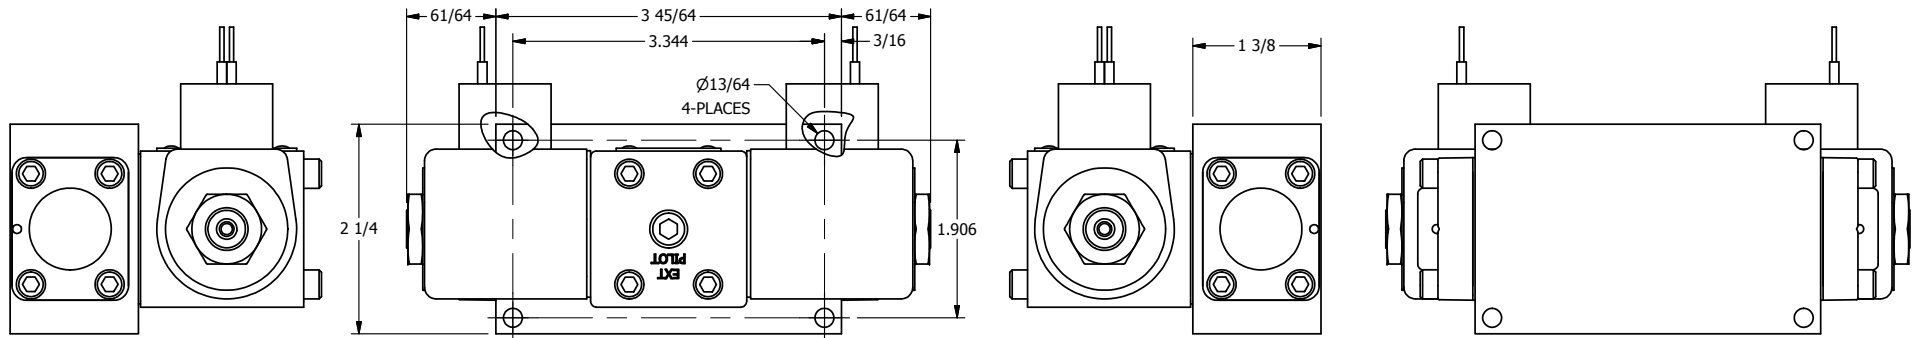

4

3

2

1

1/2" NPT CONDUIT CONNECTION

3/8" NPTF PORTS 5-PLACES

AAA
PRODUCTS
INTERNATIONAL

AAA PRODUCTS INTERNATIONAL
7114 Harry Hines Blvd
Dallas, TX 75235

TITLE: 3/8" SIDE PORT, DBL SOL, 2 POS,
FRICTION POS, SOL RTRN,
CLASSIC SOL

DRAWING NO.:
DIM_SS3

THE INFORMATION CONTAINED WITHIN THIS DOCUMENT IS PROPRIETARY TO AAA PRODUCTS AND MAY NOT BE DISCLOSED WITHOUT PRIOR WRITTEN CONSENT