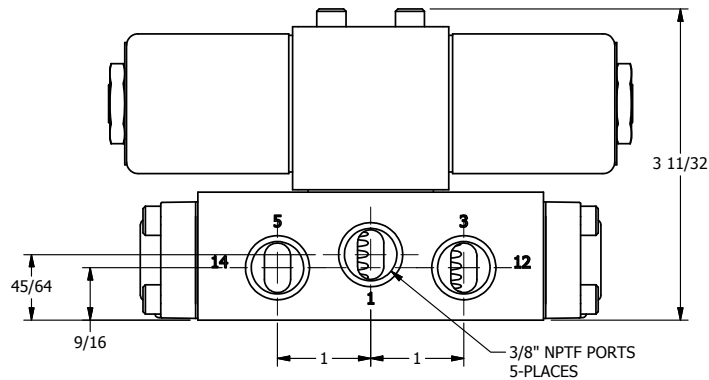

4

3

2

1

1/2" NPT CONDUIT CONNECTION

3/8" NPTF PORTS 5-PLACES

AAA
PRODUCTS
INTERNATIONAL

AAA PRODUCTS INTERNATIONAL
7114 Harry Hines Blvd
Dallas, TX 75235

TITLE: 3/8" SIDE PORT, DBL SOL, 2 POS,
FRICTION POS, SOL RTRN,
CLASSIC SOL

DRAWING NO.:
DIM_SS3

THE INFORMATION CONTAINED WITHIN THIS DOCUMENT IS PROPRIETARY TO AAA PRODUCTS AND MAY NOT BE DISCLOSED WITHOUT PRIOR WRITTEN CONSENT