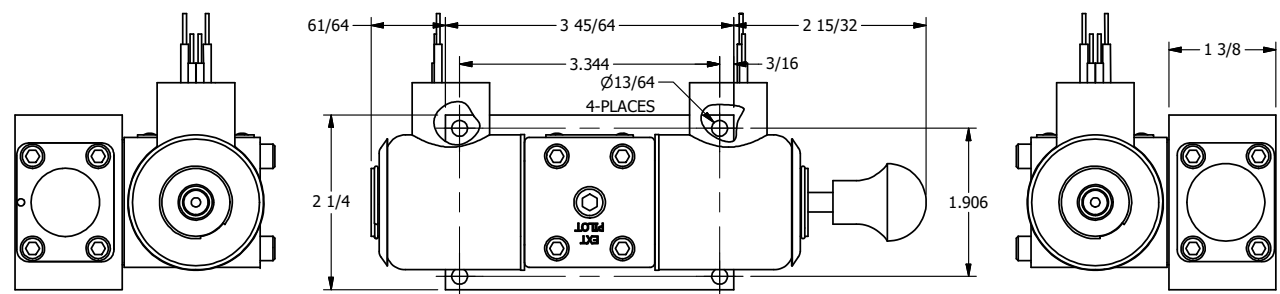

4

3

2

1

**AAA**  
PRODUCTS  
INTERNATIONAL

**AAA PRODUCTS INTERNATIONAL**  
7114 Harry Hines Blvd  
Dallas, TX 75235

TITLE: 1/4" SIDE PORT, DBL SOL, 2 POS,  
FRICTION POS, SOL RTRN,  
CLASSIC SOL, MAN SPL OVRD