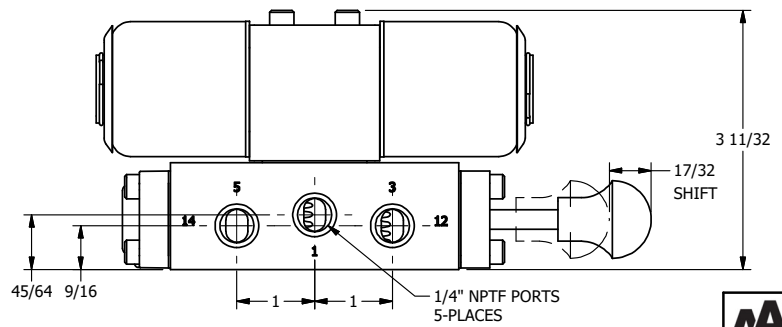

4

3

2

1

**AAA**  
PRODUCTS  
INTERNATIONAL

**AAA PRODUCTS INTERNATIONAL**  
7114 Harry Hines Blvd  
Dallas, TX 75235

TITLE: 1/4" SIDE PORT, DBL SOL, 2 POS,  
FRICTION POS, SOL RTRN,  
CLASSIC SOL, MAN SPL OVRD