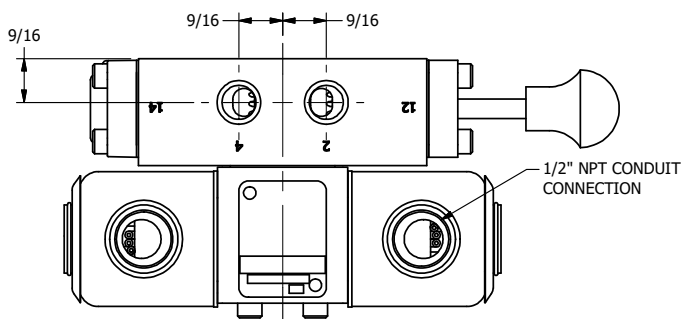

4

3

2

1

**AAA**  
PRODUCTS  
INTERNATIONAL

**AAA PRODUCTS INTERNATIONAL**  
7114 Harry Hines Blvd  
Dallas, TX 75235

TITLE: 1/4" SIDE PORT, DBL SOL, 2 POS,  
FRICTION POS, SOL RTRN,  
CLASSIC SOL, MAN SPL OVRD

DRAWING NO.:  
DIM\_SS2XOS

THE INFORMATION CONTAINED WITHIN THIS DOCUMENT IS PROPRIETARY TO AAA PRODUCTS AND MAY NOT BE DISCLOSED WITHOUT PRIOR WRITTEN CONSENT

4

3

2

1

B

B