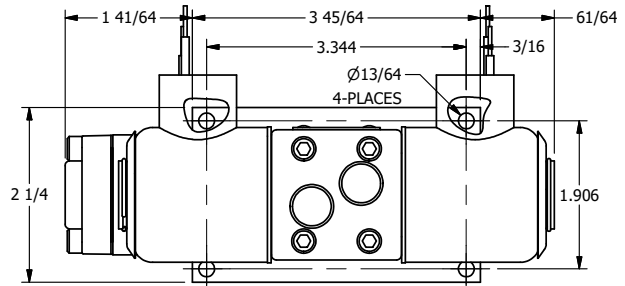

4

3

2

1

**AAA**  
PRODUCTS  
INTERNATIONAL

**AAA PRODUCTS INTERNATIONAL**  
7114 Harry Hines Blvd  
Dallas, TX 75235

TITLE: 1/4" SIDE PORT, DBL SOL, 2 POS,  
DTNT, SOL RTRN, EXPL PROOF,  
LCKNG OVRD

DRAWING NO.:  
DIM\_SS2XOQ