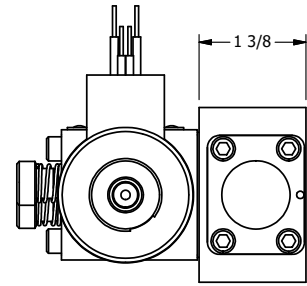

4

3

2

1

**AAA**  
PRODUCTS  
INTERNATIONAL

**AAA PRODUCTS INTERNATIONAL**  
7114 Harry Hines Blvd  
Dallas, TX 75235

TITLE: 1/4" SIDE PORT, DBL SOL, 2 POS,  
DTNT, SOL RTRN, EXPL PROOF,  
LCKNG OVRD

DRAWING NO.:  
DIM\_SS2XOQ