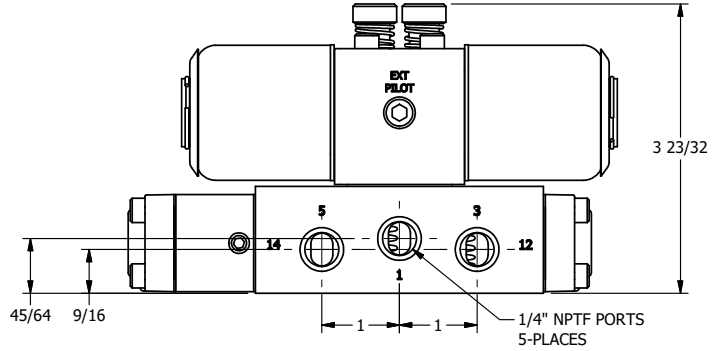

4

3

2

1

**AAA**  
PRODUCTS  
INTERNATIONAL

**AAA PRODUCTS INTERNATIONAL**  
7114 Harry Hines Blvd  
Dallas, TX 75235

TITLE: 1/4" SIDE PORT, DBL SOL, 2 POS,  
DTNT, SOL RTRN, EXPL PROOF,  
LCKNG OVRD

DRAWING NO.:  
DIM\_SS2XOQ