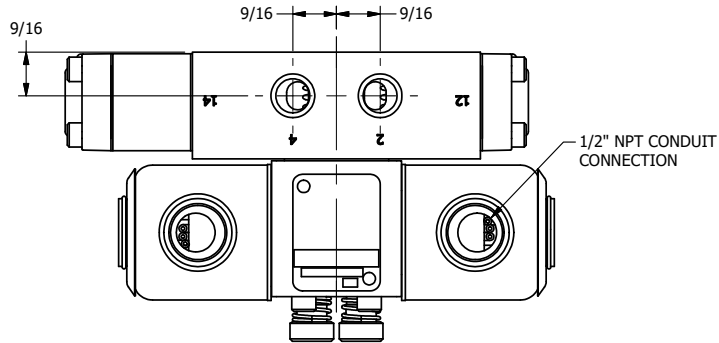

4

3

2

1

**AAA**  
PRODUCTS  
INTERNATIONAL

**AAA PRODUCTS INTERNATIONAL**  
7114 Harry Hines Blvd  
Dallas, TX 75235

TITLE: 1/4" SIDE PORT, DBL SOL, 2 POS,  
DTNT, SOL RTRN, EXPL PROOF,  
LCKNG OVRD

DRAWING NO.:  
DIM\_SS2XOQ