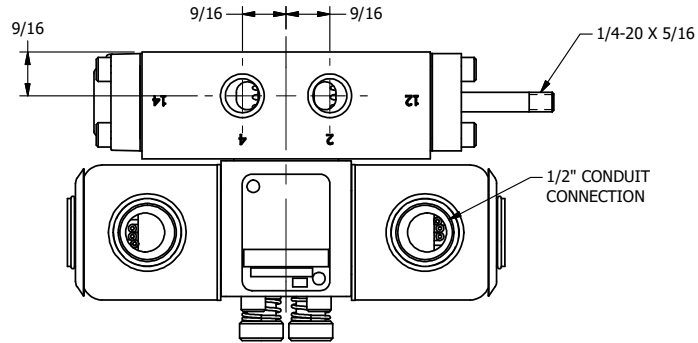

4

3

2

1

AAA
PRODUCTS
INTERNATIONAL

AAA PRODUCTS INTERNATIONAL
7114 Harry Hines Blvd
Dallas, TX 75235

TITLE: 1/4" SIDE PORT, DBL SOL, 2 POS,
SOL RTN, EXPL PROOF,
PUSH OVRD, THD PIN

DRAWING NO.:
DIM_SS2XOPK