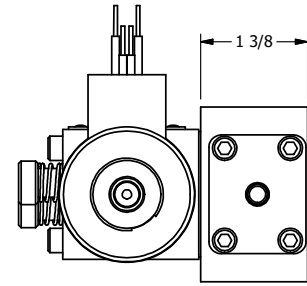

4

3

2

1

AAA
PRODUCTS
INTERNATIONAL

AAA PRODUCTS INTERNATIONAL
7114 Harry Hines Blvd
Dallas, TX 75235

TITLE: 1/4" SIDE PORT, DBL SOL, 2 POS,
SOL RTN, EXPL PROOF,
PUSH OVRD, THD PIN

DRAWING NO.:
DIM_SS2XOPK