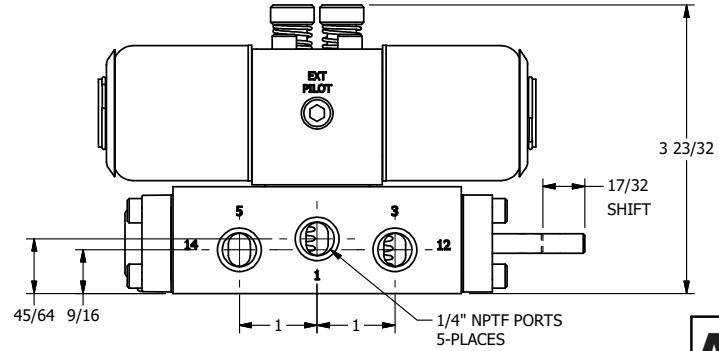

4

3

2

1

AAA
PRODUCTS
INTERNATIONAL

AAA PRODUCTS INTERNATIONAL
7114 Harry Hines Blvd
Dallas, TX 75235

TITLE: 1/4" SIDE PORT, DBL SOL, 2 POS,
SOL RTN, EXPL PROOF,
PUSH OVRD, THD PIN

DRAWING NO.:
DIM_SS2XOPK