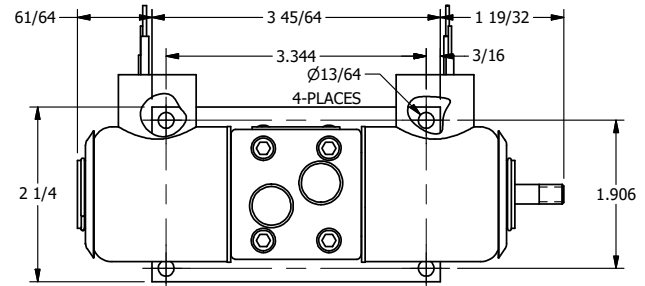

4

3

2

1

AAA
PRODUCTS
INTERNATIONAL

AAA PRODUCTS INTERNATIONAL
7114 Harry Hines Blvd
Dallas, TX 75235

TITLE: 1/4" SIDE PORT, DBL SOL, 2 POS,
SOL RTN, EXPL PROOF,
PUSH OVRD, THD PIN

DRAWING NO.:
DIM_SS2XOPK