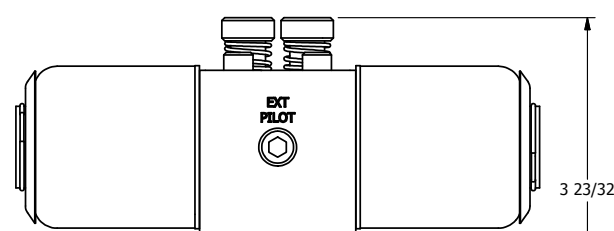

4

3

2

1

1/2" NPT CONDUIT CONNECTION

B

B

1 3/8

A

A

1/4" NPTF PORTS 5-PLACES

4

3

2

1

**AAA**  
PRODUCTS  
INTERNATIONAL

**AAA PRODUCTS INTERNATIONAL**  
7114 Harry Hines Blvd  
Dallas, TX 75235

TITLE: 1/4" SIDE PORT, DBL SOL, 2 POS,  
FRICTION POS, SOL RTRN,  
EXPL PROOF, PUSH OVRD

DRAWING NO.:  
DIM\_SS2XOP

THE INFORMATION CONTAINED WITHIN THIS DOCUMENT IS PROPRIETARY TO AAA PRODUCTS AND MAY NOT BE DISCLOSED WITHOUT PRIOR WRITTEN CONSENT