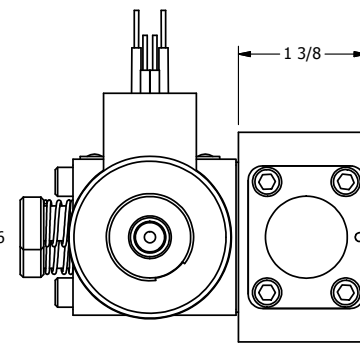

4

3

2

1

1/2" NPT CONDUIT CONNECTION

B

B

1 3/8

A

A

1/4" NPTF PORTS 5-PLACES

4

3

2

1

**AAA**  
PRODUCTS  
INTERNATIONAL

**AAA PRODUCTS INTERNATIONAL**  
7114 Harry Hines Blvd  
Dallas, TX 75235

TITLE: 1/4" SIDE PORT, DBL SOL, 2 POS,  
FRICTION POS, SOL RTRN,  
EXPL PROOF, PUSH OVRD

DRAWING NO.:  
DIM\_SS2XOP

THE INFORMATION CONTAINED WITHIN THIS DOCUMENT IS PROPRIETARY TO AAA PRODUCTS AND MAY NOT BE DISCLOSED WITHOUT PRIOR WRITTEN CONSENT