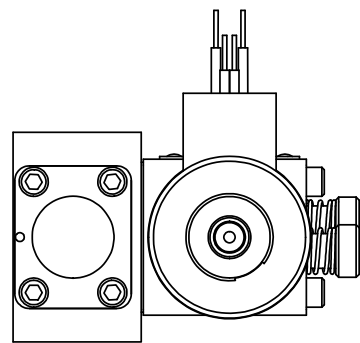

4

3

2

1

1/2" NPT CONDUIT CONNECTION

B

B

1 3/8

A

A

1/4" NPTF PORTS 5-PLACES

4

3

2

1

**AAA**  
PRODUCTS  
INTERNATIONAL

**AAA PRODUCTS INTERNATIONAL**  
7114 Harry Hines Blvd  
Dallas, TX 75235

TITLE: 1/4" SIDE PORT, DBL SOL, 2 POS,  
FRICTION POS, SOL RTRN,  
EXPL PROOF, PUSH OVRD

DRAWING NO.:  
DIM\_SS2XOP

THE INFORMATION CONTAINED WITHIN THIS DOCUMENT IS PROPRIETARY TO AAA PRODUCTS AND MAY NOT BE DISCLOSED WITHOUT PRIOR WRITTEN CONSENT