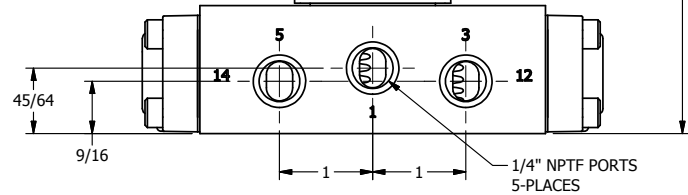

4

3

2

1

1/2" NPT CONDUIT CONNECTION

B

B

1 3/8

A

A

1/4" NPTF PORTS 5-PLACES

4

3

2

1

**AAA**  
PRODUCTS  
INTERNATIONAL

**AAA PRODUCTS INTERNATIONAL**  
7114 Harry Hines Blvd  
Dallas, TX 75235

TITLE: 1/4" SIDE PORT, DBL SOL, 2 POS,  
FRICTION POS, SOL RTRN,  
EXPL PROOF, PUSH OVRD

DRAWING NO.:  
DIM\_SS2XOP

THE INFORMATION CONTAINED WITHIN THIS DOCUMENT IS PROPRIETARY TO AAA PRODUCTS AND MAY NOT BE DISCLOSED WITHOUT PRIOR WRITTEN CONSENT