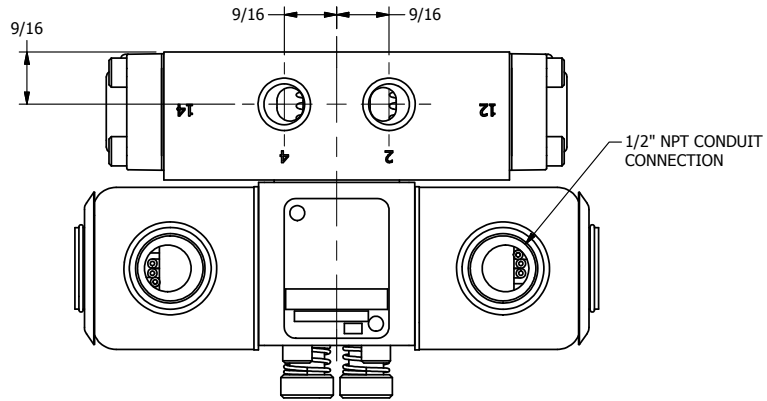

4

3

2

1

1/2" NPT CONDUIT CONNECTION

B

B

1 3/8

A

A

1/4" NPTF PORTS 5-PLACES

4

3

2

1

**AAA**  
PRODUCTS  
INTERNATIONAL

**AAA PRODUCTS INTERNATIONAL**  
7114 Harry Hines Blvd  
Dallas, TX 75235

TITLE: 1/4" SIDE PORT, DBL SOL, 2 POS,  
FRICTION POS, SOL RTRN,  
EXPL PROOF, PUSH OVRD

DRAWING NO.:  
DIM\_SS2XOP

THE INFORMATION CONTAINED WITHIN THIS DOCUMENT IS PROPRIETARY TO AAA PRODUCTS AND MAY NOT BE DISCLOSED WITHOUT PRIOR WRITTEN CONSENT