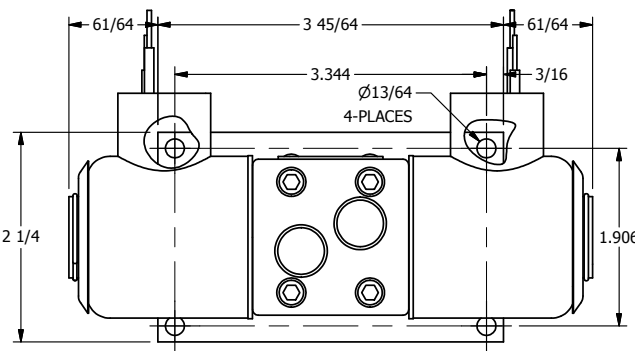

4

3

2

1

1/2" NPT CONDUIT CONNECTION

B

B

1 3/8

A

A

1/4" NPTF PORTS 5-PLACES

4

3

2

1

**AAA**  
PRODUCTS  
INTERNATIONAL

**AAA PRODUCTS INTERNATIONAL**  
7114 Harry Hines Blvd  
Dallas, TX 75235

TITLE: 1/4" SIDE PORT, DBL SOL, 2 POS,  
FRICTION POS, SOL RTRN,  
EXPL PROOF, PUSH OVRD

DRAWING NO.:  
DIM\_SS2XOP

THE INFORMATION CONTAINED WITHIN THIS DOCUMENT IS PROPRIETARY TO AAA PRODUCTS AND MAY NOT BE DISCLOSED WITHOUT PRIOR WRITTEN CONSENT