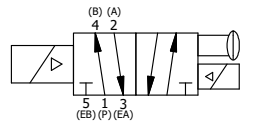

4

3

2

1

1/2" NPT CONDUIT CONNECTION

1 3/8

B

B

A

A

1/4" NPTF PORTS 5-PLACES

**AAA**  
PRODUCTS INTERNATIONAL  
7114 Harry Hines Blvd  
Dallas, TX 75235

TITLE: 1/4" SIDE PORT, DBL SOL, 2 POS,  
SOL RTN, EXPL PROOF,  
NON-LCKNG OVRD, SPL OVRD

DRAWING NO.:  
DIM\_SS2XONOS