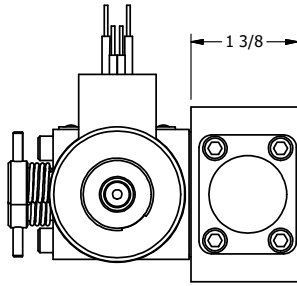

4

3

2

1

1/2" NPT CONDUIT CONNECTION

1 3/8

B

B

A

A

1/4" NPTF PORTS 5-PLACES

**AAA**  
PRODUCTS INTERNATIONAL  
7114 Harry Hines Blvd  
Dallas, TX 75235

TITLE: 1/4" SIDE PORT, DBL SOL, 2 POS,  
SOL RTN, EXPL PROOF,  
NON-LCKNG OVRD, SPL OVRD

DRAWING NO.:  
DIM\_SS2XONOS