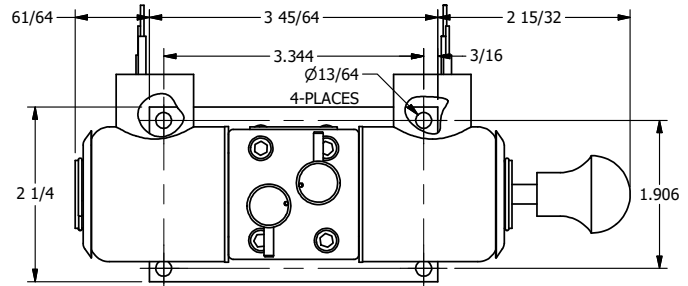

4

3

2

1

1/2" NPT CONDUIT CONNECTION

1 3/8

B

B

A

A

1/4" NPTF PORTS 5-PLACES

**AAA**  
PRODUCTS INTERNATIONAL  
7114 Harry Hines Blvd  
Dallas, TX 75235

TITLE: 1/4" SIDE PORT, DBL SOL, 2 POS,  
SOL RTN, EXPL PROOF,  
NON-LCKNG OVRD, SPL OVRD

DRAWING NO.:  
DIM\_SS2XONOS