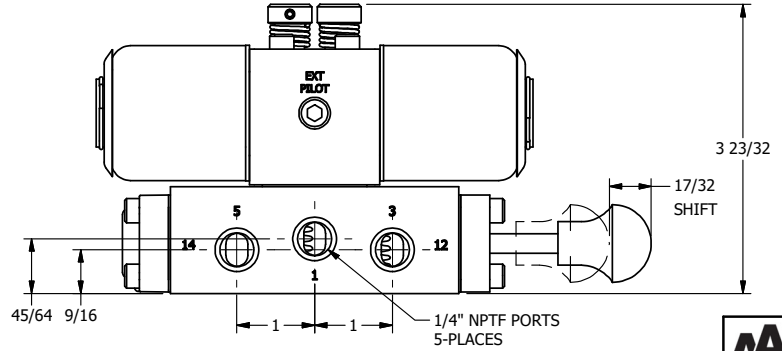

4

3

2

1

1/2" NPT CONDUIT CONNECTION

1 3/8

B

B

A

A

1/4" NPTF PORTS 5-PLACES

**AAA**  
PRODUCTS INTERNATIONAL  
7114 Harry Hines Blvd  
Dallas, TX 75235

TITLE: 1/4" SIDE PORT, DBL SOL, 2 POS,  
SOL RTN, EXPL PROOF,  
NON-LCKNG OVRD, SPL OVRD

DRAWING NO.:  
DIM\_SS2XONOS