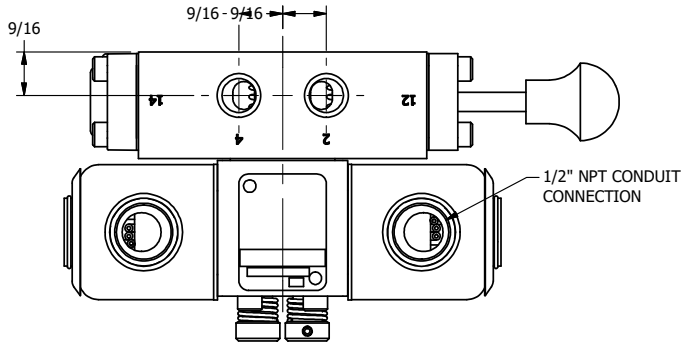

4

3

2

1

1/2" NPT CONDUIT CONNECTION

1 3/8

B

B

A

A

1/4" NPTF PORTS 5-PLACES

**AAA**  
PRODUCTS INTERNATIONAL  
7114 Harry Hines Blvd  
Dallas, TX 75235

TITLE: 1/4" SIDE PORT, DBL SOL, 2 POS,  
SOL RTN, EXPL PROOF,  
NON-LCKNG OVRD, SPL OVRD

DRAWING NO.:  
DIM\_SS2XONOS