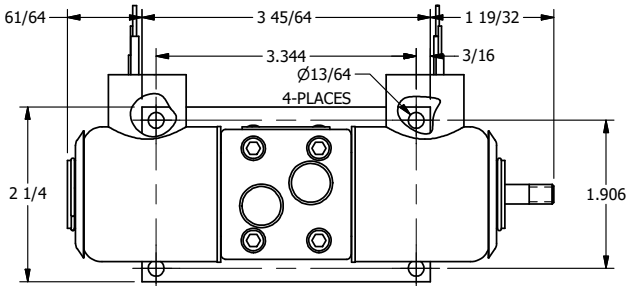

4

3

2

1

**AAA**  
PRODUCTS  
INTERNATIONAL

**AAA PRODUCTS INTERNATIONAL**  
7114 Harry Hines Blvd  
Dallas, TX 75235

TITLE: 1/4" SIDE PORT, DBL SOL, 2 POS,  
FRCTN POS, SOL RTRN, EXPL PROOF,  
LCKNG OVRD, THREADED INDCTR PIN

DRAWING NO.:  
DIM\_SS2XOK

THE INFORMATION CONTAINED WITHIN THIS DOCUMENT IS PROPRIETARY TO AAA PRODUCTS AND MAY NOT BE DISCLOSED WITHOUT PRIOR WRITTEN CONSENT

4

3

2

B

B

A