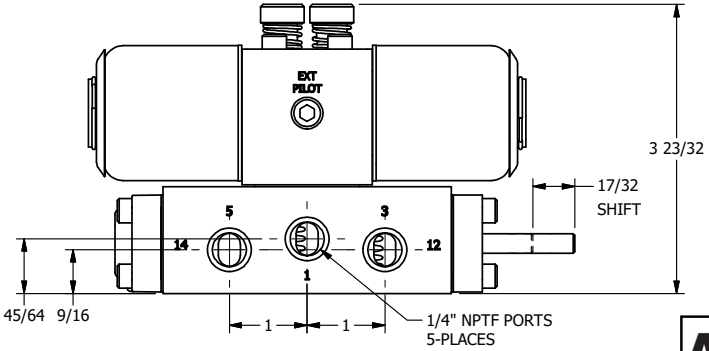

4

3

2

1

**AAA**  
PRODUCTS  
INTERNATIONAL

**AAA PRODUCTS INTERNATIONAL**  
7114 Harry Hines Blvd  
Dallas, TX 75235

TITLE: 1/4" SIDE PORT, DBL SOL, 2 POS,  
FRCTN POS, SOL RTRN, EXPL PROOF,  
LCKNG OVRD, THREADED INDCTR PIN

DRAWING NO.:  
DIM\_SS2XOK

THE INFORMATION CONTAINED WITHIN THIS DOCUMENT IS PROPRIETARY TO AAA PRODUCTS AND MAY NOT BE DISCLOSED WITHOUT PRIOR WRITTEN CONSENT

4

3

2

B

B

A