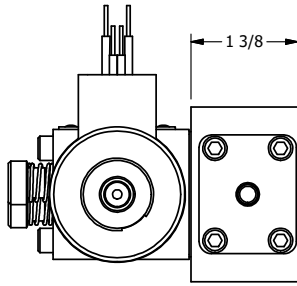

4

3

2

1

**AAA**  
PRODUCTS  
INTERNATIONAL

**AAA PRODUCTS INTERNATIONAL**  
7114 Harry Hines Blvd  
Dallas, TX 75235

TITLE: 1/4" SIDE PORT, DBL SOL, 2 POS,  
FRCTN POS, SOL RTRN, EXPL PROOF,  
LCKNG OVRD, THREADED INDCTR PIN

DRAWING NO.:  
DIM\_SS2XOK

THE INFORMATION CONTAINED WITHIN THIS DOCUMENT IS PROPRIETARY TO AAA PRODUCTS AND MAY NOT BE DISCLOSED WITHOUT PRIOR WRITTEN CONSENT

4

3

2

B

B

A