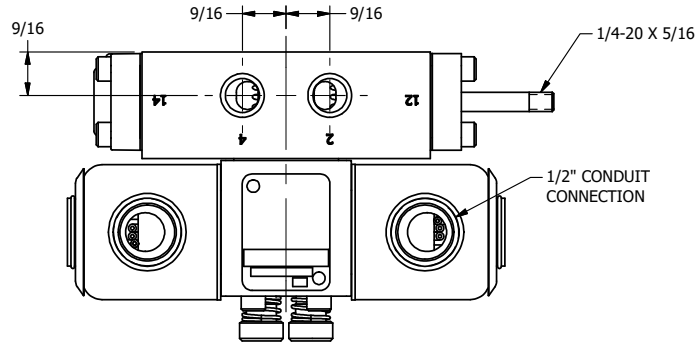

4

3

2

1

**AAA**  
PRODUCTS  
INTERNATIONAL

**AAA PRODUCTS INTERNATIONAL**  
7114 Harry Hines Blvd  
Dallas, TX 75235

TITLE: 1/4" SIDE PORT, DBL SOL, 2 POS,  
FRCTN POS, SOL RTRN, EXPL PROOF,  
LCKNG OVRD, THREADED INDCTR PIN