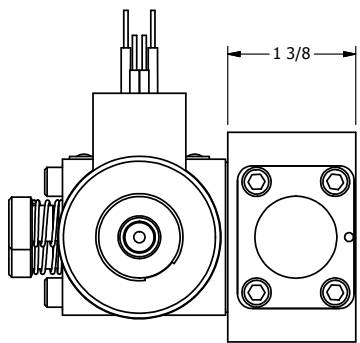

4

3

2

1

**AAA**  
PRODUCTS  
INTERNATIONAL

**AAA PRODUCTS  
INTERNATIONAL**  
7114 Harry Hines Blvd  
Dallas, TX 75235

TITLE: 1/4" SIDE PORT, DBL SOL, 2 POS,  
FRICTION POS, SOL RTRN,  
EXPL PROOF, LCKNG OVRD

DRAWING NO.:  
DIM\_SS2XO

THE INFORMATION CONTAINED WITHIN THIS DOCUMENT IS PROPRIETARY TO AAA PRODUCTS AND MAY NOT BE DISCLOSED WITHOUT PRIOR WRITTEN CONSENT

4

3

2

1