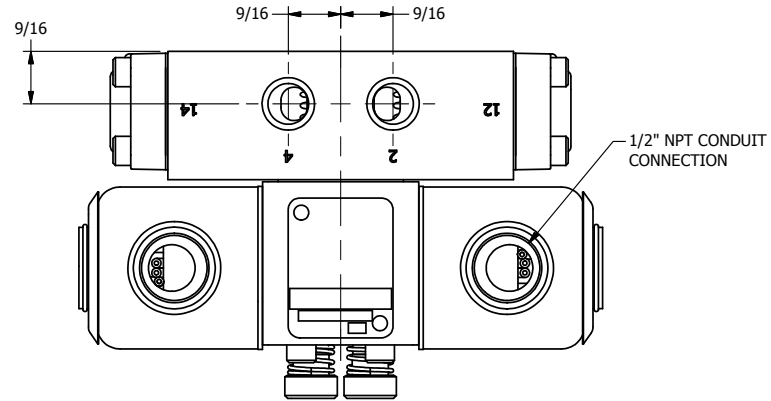

4

3

2

1

**AAA**  
PRODUCTS  
INTERNATIONAL

**AAA PRODUCTS  
INTERNATIONAL**  
7114 Harry Hines Blvd  
Dallas, TX 75235

TITLE: 1/4" SIDE PORT, DBL SOL, 2 POS,  
FRICTION POS, SOL RTRN,  
EXPL PROOF, LCKNG OVRD

DRAWING NO.:  
DIM\_SS2XO

THE INFORMATION CONTAINED WITHIN THIS DOCUMENT IS PROPRIETARY TO AAA PRODUCTS AND MAY NOT BE DISCLOSED WITHOUT PRIOR WRITTEN CONSENT

4

3

2

1