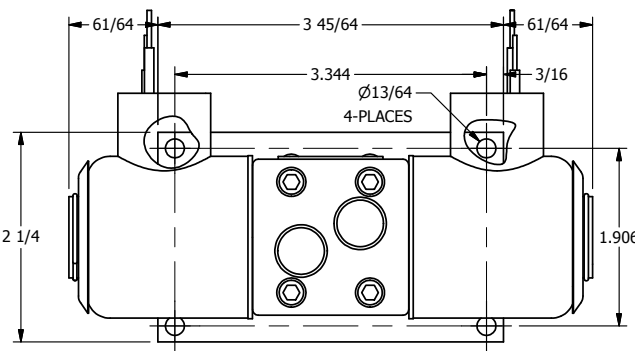

4

3

2

1

**AAA**  
PRODUCTS  
INTERNATIONAL

**AAA PRODUCTS  
INTERNATIONAL**  
7114 Harry Hines Blvd  
Dallas, TX 75235

TITLE: 1/4" SIDE PORT, DBL SOL, 2 POS,  
FRICTION POS, SOL RTRN,  
EXPL PROOF, LCKNG OVRD

DRAWING NO.:  
DIM\_SS2XO

THE INFORMATION CONTAINED WITHIN THIS DOCUMENT IS PROPRIETARY TO AAA PRODUCTS AND MAY NOT BE DISCLOSED WITHOUT PRIOR WRITTEN CONSENT

4

3

2

1