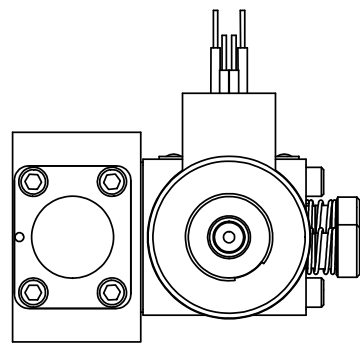

4

3

2

1

**AAA**  
PRODUCTS  
INTERNATIONAL

**AAA PRODUCTS  
INTERNATIONAL**  
7114 Harry Hines Blvd  
Dallas, TX 75235

TITLE: 1/4" SIDE PORT, DBL SOL, 2 POS,  
FRICTION POS, SOL RTRN,  
EXPL PROOF, LCKNG OVRD

DRAWING NO.:  
DIM\_SS2XO

THE INFORMATION CONTAINED WITHIN THIS DOCUMENT IS PROPRIETARY TO AAA PRODUCTS AND MAY NOT BE DISCLOSED WITHOUT PRIOR WRITTEN CONSENT

4

3

2

1