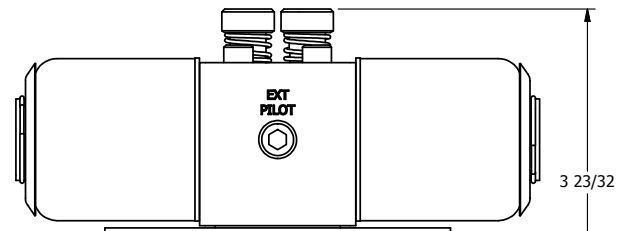

4

3

2

1

**AAA**  
PRODUCTS  
INTERNATIONAL

**AAA PRODUCTS  
INTERNATIONAL**  
7114 Harry Hines Blvd  
Dallas, TX 75235

TITLE: 1/4" SIDE PORT, DBL SOL, 2 POS,  
FRICTION POS, SOL RTRN,  
EXPL PROOF, LCKNG OVRD

DRAWING NO.:  
DIM\_SS2XO

THE INFORMATION CONTAINED WITHIN THIS DOCUMENT IS PROPRIETARY TO AAA PRODUCTS AND MAY NOT BE DISCLOSED WITHOUT PRIOR WRITTEN CONSENT

4

3

2

1