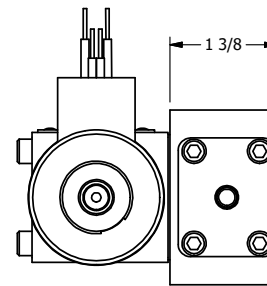

4

3

2

1

AAA
PRODUCTS
INTERNATIONAL

AAA PRODUCTS INTERNATIONAL
7114 Harry Hines Blvd
Dallas, TX 75235

TITLE: 1/4" SIDE PORT, DBL SOL, 2 POS,
FRICTION POS, SOL RTRN,
EXPL PROOF, SPOOL INDICATOR

DRAWING NO.:
DIM_SS2XK