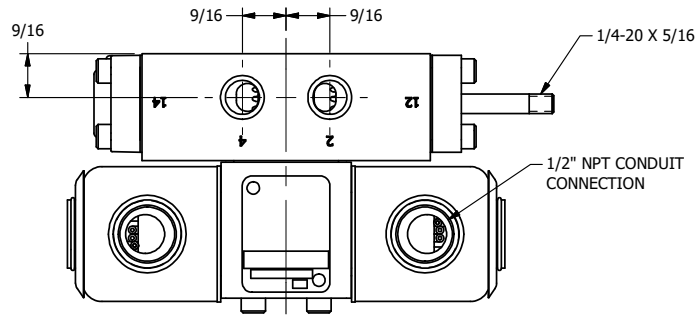

4

3

2

1

AAA
PRODUCTS
INTERNATIONAL

AAA PRODUCTS INTERNATIONAL
7114 Harry Hines Blvd
Dallas, TX 75235

TITLE: 1/4" SIDE PORT, DBL SOL, 2 POS,
FRICTION POS, SOL RTRN,
EXPL PROOF, SPOOL INDICATOR

DRAWING NO.:
DIM_SS2XK