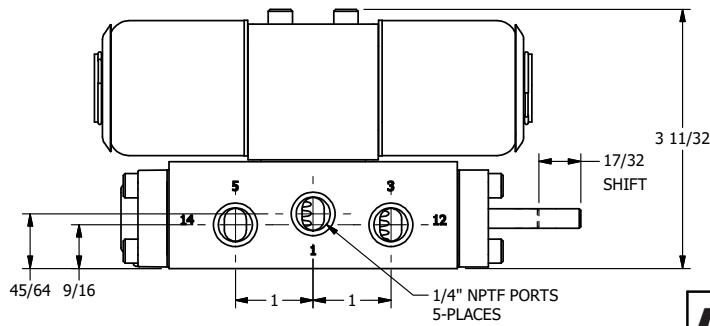

4

3

2

1

AAA
PRODUCTS
INTERNATIONAL

AAA PRODUCTS INTERNATIONAL
7114 Harry Hines Blvd
Dallas, TX 75235

TITLE: 1/4" SIDE PORT, DBL SOL, 2 POS,
FRICTION POS, SOL RTRN,
EXPL PROOF, SPOOL INDICATOR

DRAWING NO.:
DIM_SS2XK