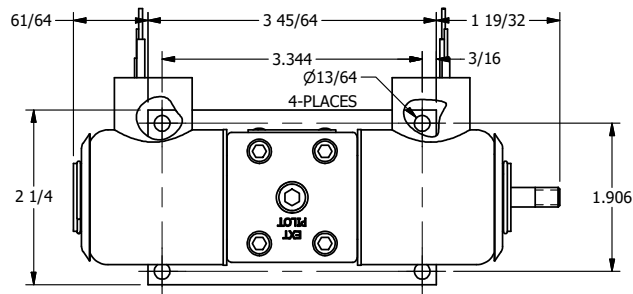

4

3

2

1

AAA
PRODUCTS
INTERNATIONAL

AAA PRODUCTS INTERNATIONAL
7114 Harry Hines Blvd
Dallas, TX 75235

TITLE: 1/4" SIDE PORT, DBL SOL, 2 POS,
FRICTION POS, SOL RTRN,
EXPL PROOF, SPOOL INDICATOR

DRAWING NO.:
DIM_SS2XK