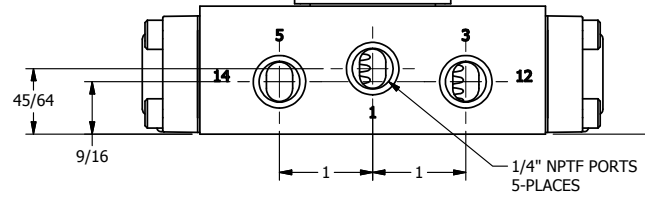

4

3

2

1

1/2" NPT CONDUIT CONNECTION

3 11/32

1/4" NPTF PORTS 5-PLACES

**AAA**  
PRODUCTS  
INTERNATIONAL

**AAA PRODUCTS INTERNATIONAL**  
7114 Harry Hines Blvd  
Dallas, TX 75235

TITLE: 1/4" SIDE PORT, DBL SOL, 2 POS,  
FRICTION POS, SOL RTRN,  
EXPL PROOF

DRAWING NO.:  
DIM\_SS2X

THE INFORMATION CONTAINED WITHIN THIS DOCUMENT IS PROPRIETARY TO AAA PRODUCTS AND MAY NOT BE DISCLOSED WITHOUT PRIOR WRITTEN CONSENT