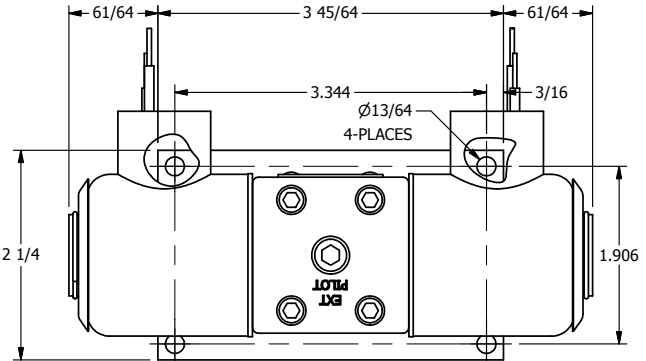

4

3

2

1

1/2" NPT CONDUIT CONNECTION

3 11/32

1/4" NPTF PORTS 5-PLACES

**AAA**  
PRODUCTS  
INTERNATIONAL

**AAA PRODUCTS INTERNATIONAL**  
7114 Harry Hines Blvd  
Dallas, TX 75235

TITLE: 1/4" SIDE PORT, DBL SOL, 2 POS,  
FRICTION POS, SOL RTRN,  
EXPL PROOF

DRAWING NO.:  
DIM\_SS2X

THE INFORMATION CONTAINED WITHIN THIS DOCUMENT IS PROPRIETARY TO AAA PRODUCTS AND MAY NOT BE DISCLOSED WITHOUT PRIOR WRITTEN CONSENT