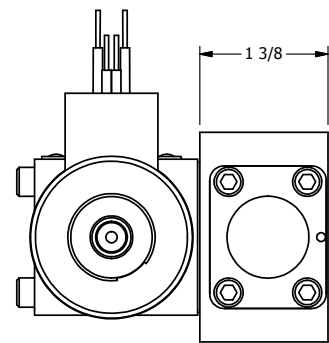

4

3

2

1

1/2" NPT CONDUIT CONNECTION

3 11/32

1/4" NPTF PORTS 5-PLACES

**AAA**  
PRODUCTS  
INTERNATIONAL

**AAA PRODUCTS INTERNATIONAL**  
7114 Harry Hines Blvd  
Dallas, TX 75235

TITLE: 1/4" SIDE PORT, DBL SOL, 2 POS,  
FRICTION POS, SOL RTRN,  
EXPL PROOF

DRAWING NO.:  
DIM\_SS2X

THE INFORMATION CONTAINED WITHIN THIS DOCUMENT IS PROPRIETARY TO AAA PRODUCTS AND MAY NOT BE DISCLOSED WITHOUT PRIOR WRITTEN CONSENT