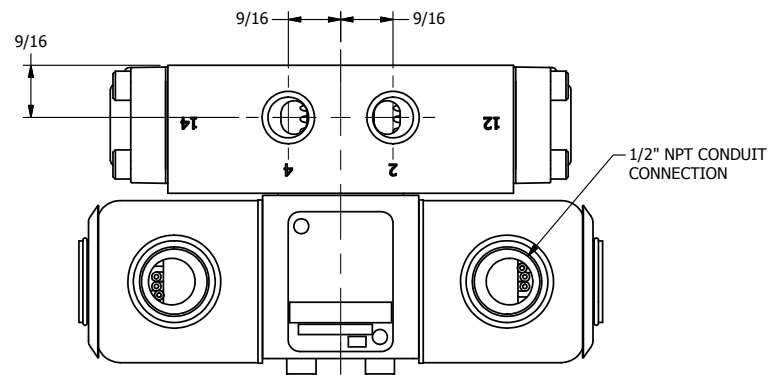

4

3

2

1

1/2" NPT CONDUIT CONNECTION

3 11/32

1/4" NPTF PORTS 5-PLACES

**AAA**  
PRODUCTS  
INTERNATIONAL

**AAA PRODUCTS INTERNATIONAL**  
7114 Harry Hines Blvd  
Dallas, TX 75235

TITLE: 1/4" SIDE PORT, DBL SOL, 2 POS,  
FRICTION POS, SOL RTRN,  
EXPL PROOF

DRAWING NO.:  
DIM\_SS2X

THE INFORMATION CONTAINED WITHIN THIS DOCUMENT IS PROPRIETARY TO AAA PRODUCTS AND MAY NOT BE DISCLOSED WITHOUT PRIOR WRITTEN CONSENT