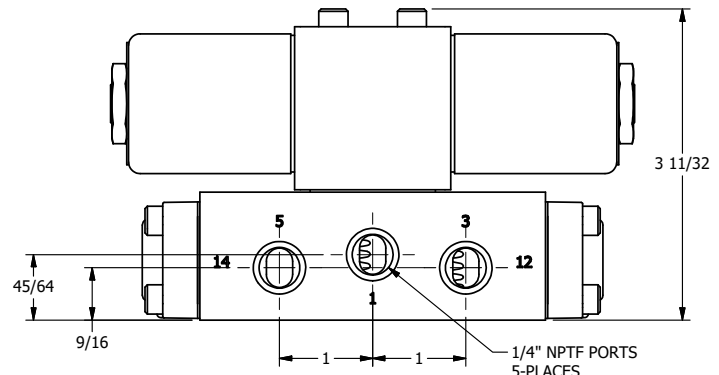

4

3

2

1

AAA
PRODUCTS
INTERNATIONAL

AAA PRODUCTS INTERNATIONAL
7114 Harry Hines Blvd
Dallas, TX 75235

TITLE: 1/4" SIDE PORT, DBL SOL, 2 POS,
FRICTION POS, SOL RTRN, 300 PSI,
CLASSIC SOL

DRAWING NO.:
DIM_SS2V