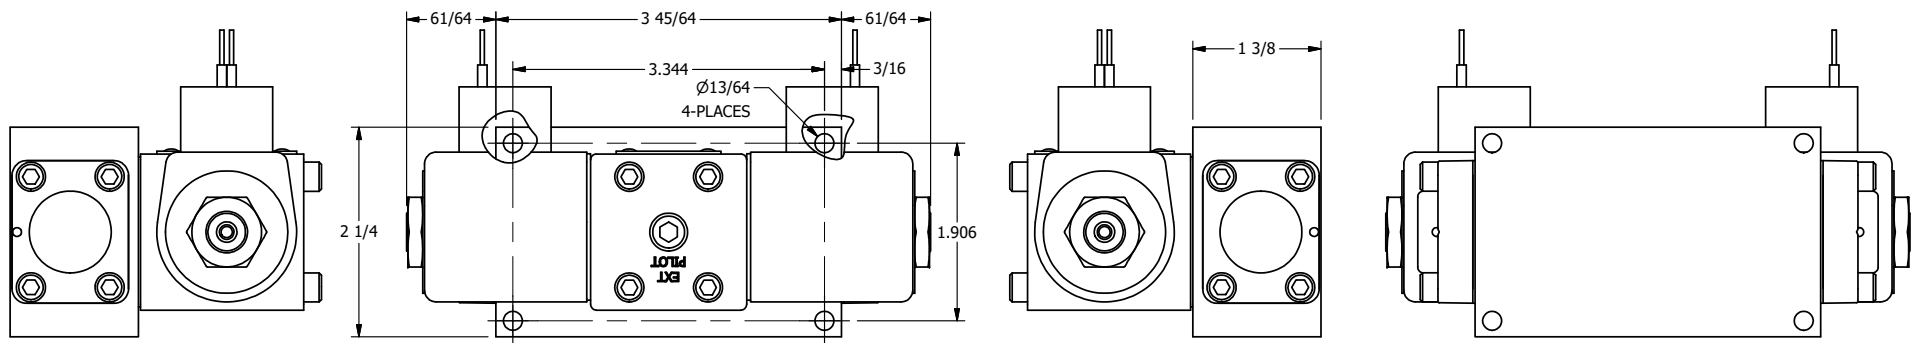

4

3

2

1

AAA
PRODUCTS
INTERNATIONAL

AAA PRODUCTS INTERNATIONAL
7114 Harry Hines Blvd
Dallas, TX 75235

TITLE: 1/4" SIDE PORT, DBL SOL, 2 POS,
FRICTION POS, SOL RTRN, 300 PSI,
CLASSIC SOL

DRAWING NO.:
DIM_SS2V