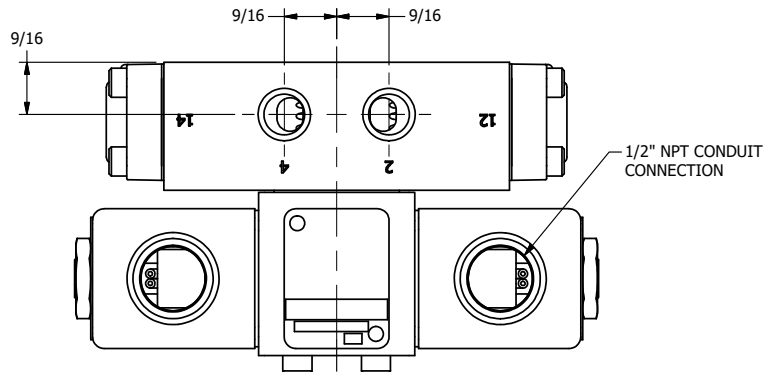

4

3

2

1

AAA
PRODUCTS
INTERNATIONAL

AAA PRODUCTS INTERNATIONAL
7114 Harry Hines Blvd
Dallas, TX 75235

TITLE: 1/4" SIDE PORT, DBL SOL, 2 POS,
FRICTION POS, SOL RTRN, 300 PSI,
CLASSIC SOL

DRAWING NO.:
DIM_SS2V