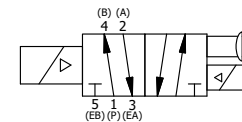

4

3

2

1

**AAA**  
PRODUCTS  
INTERNATIONAL

**AAA PRODUCTS INTERNATIONAL**  
7114 Harry Hines Blvd  
Dallas, TX 75235

TITLE: 1/4" SIDE PORT, DBL SOL, 2 POS,  
SOL RTN, CLASSIC SOL,  
TPD VENT, MAN SPL OVRD

DRAWING NO.:  
DIM\_SS2TOS