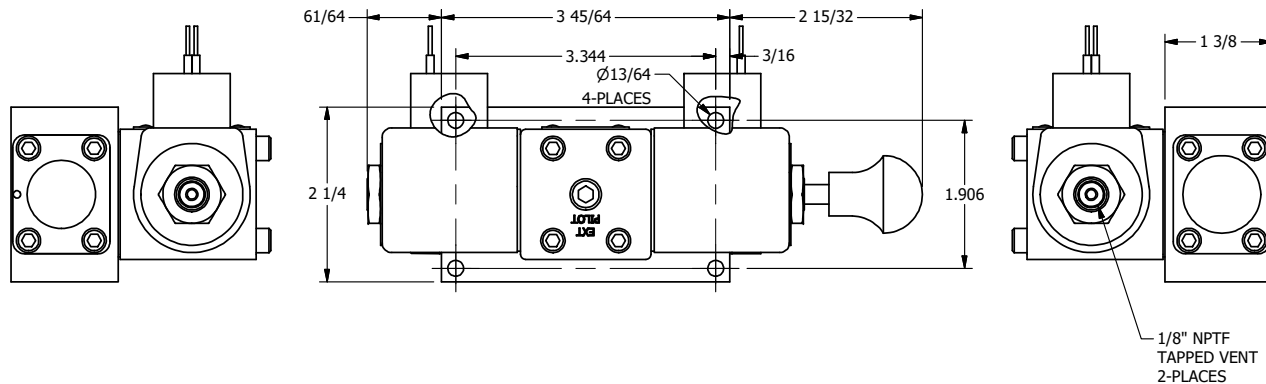

4

3

2

1

**AAA**  
PRODUCTS  
INTERNATIONAL

**AAA PRODUCTS INTERNATIONAL**  
7114 Harry Hines Blvd  
Dallas, TX 75235

TITLE: 1/4" SIDE PORT, DBL SOL, 2 POS,  
SOL RTN, CLASSIC SOL,  
TPD VENT, MAN SPL OVRD

DRAWING NO.:  
DIM\_SS2TOS