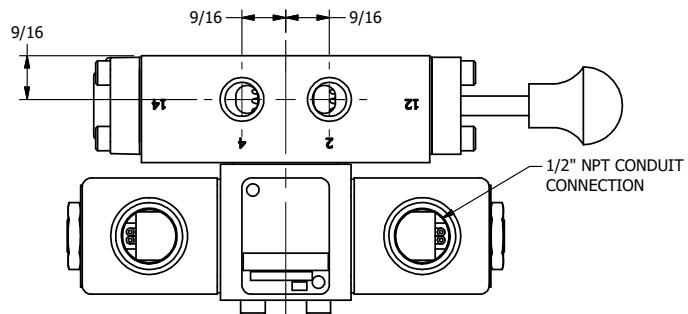

4

3

2

1

**AAA**  
PRODUCTS  
INTERNATIONAL

**AAA PRODUCTS INTERNATIONAL**  
7114 Harry Hines Blvd  
Dallas, TX 75235

TITLE: 1/4" SIDE PORT, DBL SOL, 2 POS,  
SOL RTN, CLASSIC SOL,  
TPD VENT, MAN SPL OVRD

DRAWING NO.:  
DIM\_SS2TOS