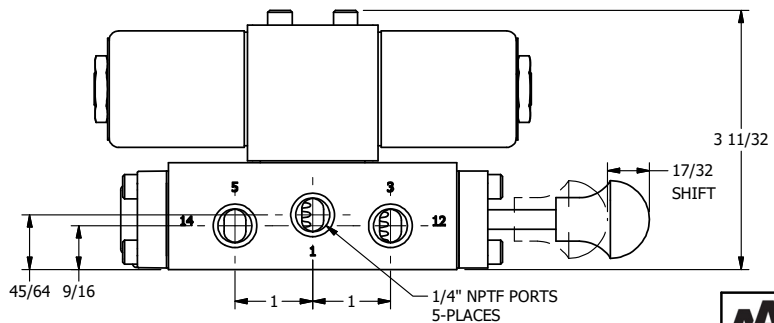

4

3

2

1

**AAA**  
PRODUCTS  
INTERNATIONAL

**AAA PRODUCTS INTERNATIONAL**  
7114 Harry Hines Blvd  
Dallas, TX 75235

TITLE: 1/4" SIDE PORT, DBL SOL, 2 POS,  
SOL RTN, CLASSIC SOL,  
TPD VENT, MAN SPL OVRD

DRAWING NO.:  
DIM\_SS2TOS