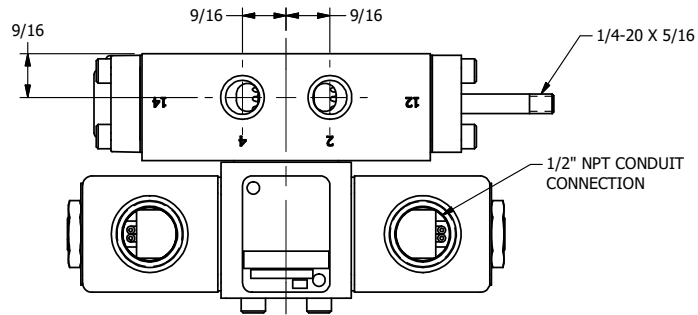

4

3

2

1

AAA
PRODUCTS
INTERNATIONAL

AAA PRODUCTS INTERNATIONAL
7114 Harry Hines Blvd
Dallas, TX 75235

TITLE: 1/4" SIDE PORT, DBL SOL, 2 POS,
SOL RTN, CLASSIC,
TPD VENT, THD PIN

DRAWING NO.:
DIM_SS2TK