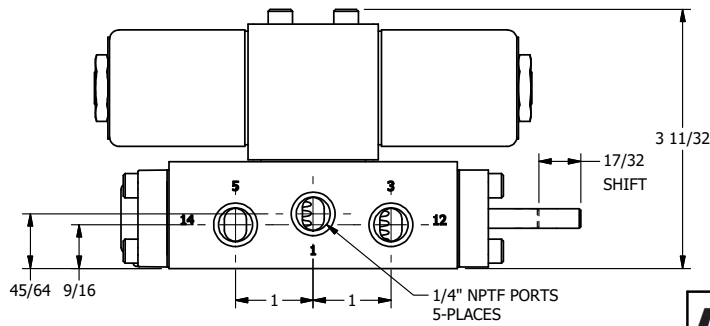

4

3

2

1

AAA
PRODUCTS
INTERNATIONAL

AAA PRODUCTS INTERNATIONAL
7114 Harry Hines Blvd
Dallas, TX 75235

TITLE: 1/4" SIDE PORT, DBL SOL, 2 POS,
SOL RTN, CLASSIC,
TPD VENT, THD PIN

DRAWING NO.:
DIM_SS2TK