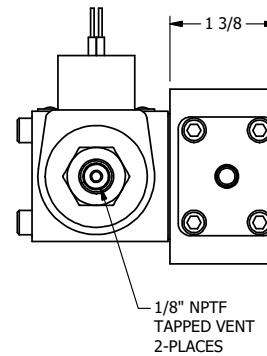

4

3

2

1

AAA
PRODUCTS
INTERNATIONAL

AAA PRODUCTS INTERNATIONAL
7114 Harry Hines Blvd
Dallas, TX 75235

TITLE: 1/4" SIDE PORT, DBL SOL, 2 POS,
SOL RTN, CLASSIC,
TPD VENT, THD PIN

DRAWING NO.:
DIM_SS2TK