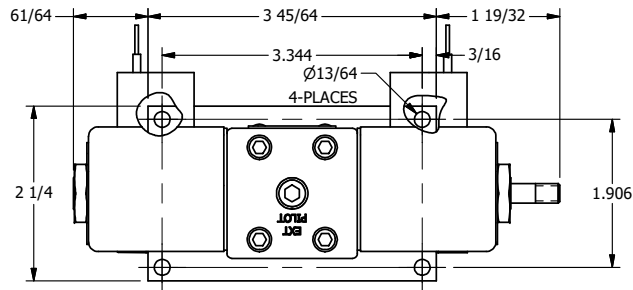

4

3

2

1

AAA
PRODUCTS
INTERNATIONAL

AAA PRODUCTS INTERNATIONAL
7114 Harry Hines Blvd
Dallas, TX 75235

TITLE: 1/4" SIDE PORT, DBL SOL, 2 POS,
SOL RTN, CLASSIC,
TPD VENT, THD PIN

DRAWING NO.:
DIM_SS2TK