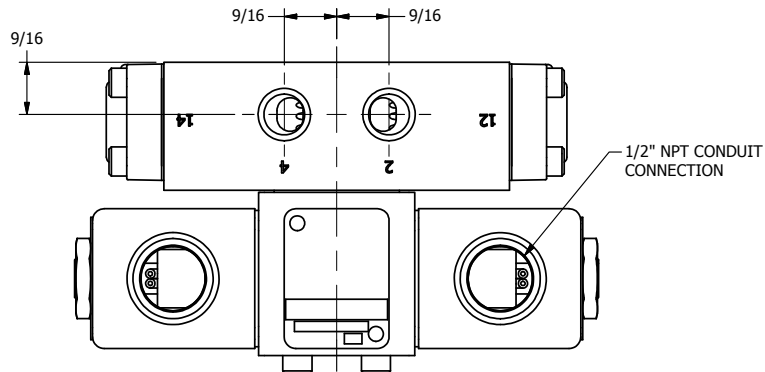

4

3

2

1

1/2" NPT CONDUIT CONNECTION

**AAA**  
PRODUCTS  
INTERNATIONAL

**AAA PRODUCTS INTERNATIONAL**  
7114 Harry Hines Blvd  
Dallas, TX 75235

TITLE: 1/4" SIDE PORT, DBL SOL, 2 POS,  
FRICTION POS, SOL RTRN,  
CLASSIC SOL, TAPPED VENT

DRAWING NO.:  
**DIM\_SS2T**

4

3

2

1

THE INFORMATION CONTAINED WITHIN THIS DOCUMENT IS PROPRIETARY TO AAA PRODUCTS AND MAY NOT BE DISCLOSED WITHOUT PRIOR WRITTEN CONSENT