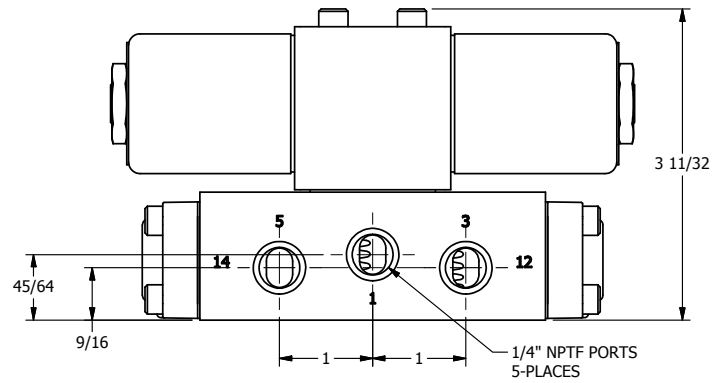

4

3

2

1

1/2" NPT CONDUIT CONNECTION

**AAA**  
PRODUCTS  
INTERNATIONAL

**AAA PRODUCTS INTERNATIONAL**  
7114 Harry Hines Blvd  
Dallas, TX 75235

TITLE: 1/4" SIDE PORT, DBL SOL, 2 POS,  
FRICTION POS, SOL RTRN,  
CLASSIC SOL, TAPPED VENT

DRAWING NO.:  
**DIM\_SS2T**

4

3

2

1

THE INFORMATION CONTAINED WITHIN THIS DOCUMENT IS PROPRIETARY TO AAA PRODUCTS AND MAY NOT BE DISCLOSED WITHOUT PRIOR WRITTEN CONSENT