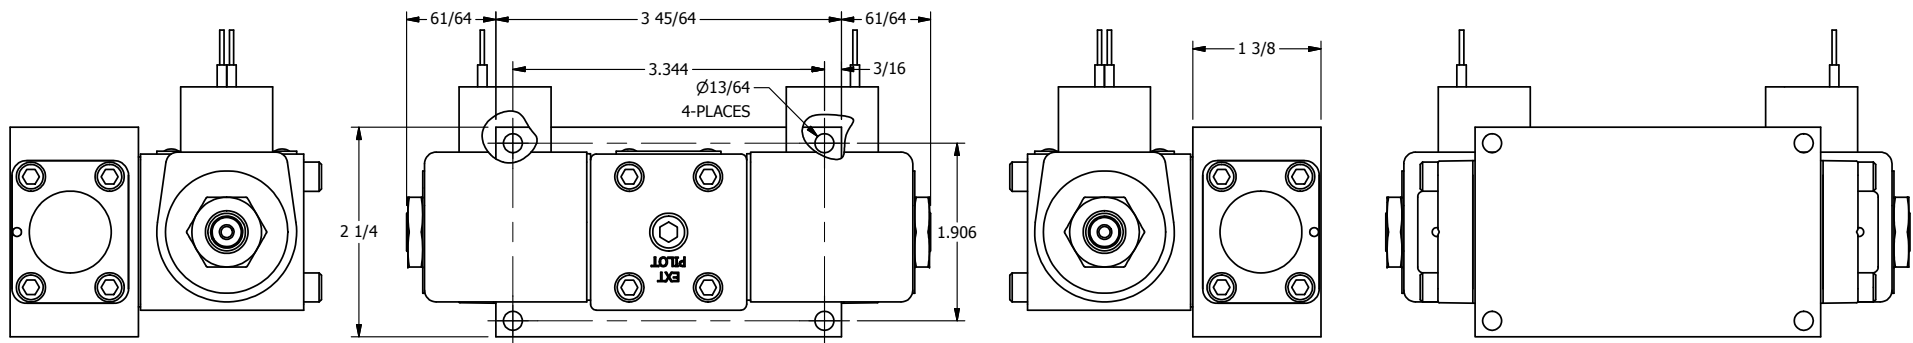

4

3

2

1

1/2" NPT CONDUIT CONNECTION

**AAA**  
PRODUCTS  
INTERNATIONAL

**AAA PRODUCTS INTERNATIONAL**  
7114 Harry Hines Blvd  
Dallas, TX 75235

TITLE: 1/4" SIDE PORT, DBL SOL, 2 POS,  
FRICTION POS, SOL RTRN,  
CLASSIC SOL, TAPPED VENT

DRAWING NO.:  
**DIM\_SS2T**

4

3

2

1

THE INFORMATION CONTAINED WITHIN THIS DOCUMENT IS PROPRIETARY TO AAA PRODUCTS AND MAY NOT BE DISCLOSED WITHOUT PRIOR WRITTEN CONSENT