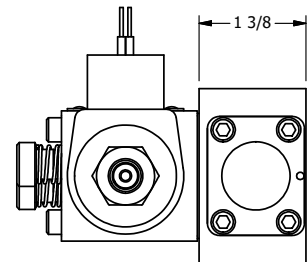

4

3

2

1

4

3

2

1

AAA
PRODUCTS
INTERNATIONAL

**AAA PRODUCTS
INTERNATIONAL**
7114 Harry Hines Blvd
Dallas, TX 75235

TITLE 1/4" SIDE PORT, DBL SOL, 2 POS,
DTNT, SOL RTRN, CLASSIC,
LCKNG OVRD, TPD VENT

DRAWING NO.:
DIM_SS20TQ