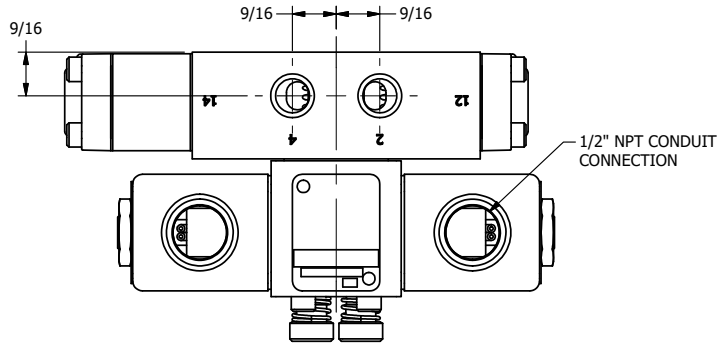

4

3

2

1

4

3

2

1

AAA
PRODUCTS
INTERNATIONAL

**AAA PRODUCTS
INTERNATIONAL**
7114 Harry Hines Blvd
Dallas, TX 75235

TITLE 1/4" SIDE PORT, DBL SOL, 2 POS,
DTNT, SOL RTRN, CLASSIC,
LCKNG OVRD, TPD VENT

DRAWING NO.:
DIM_SS20TQ