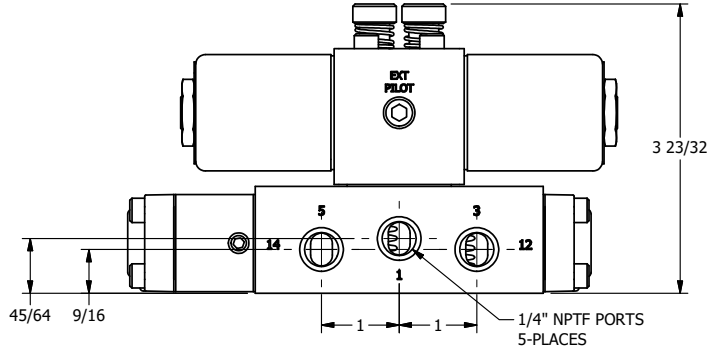

4

3

2

1

4

3

2

1

AAA
PRODUCTS
INTERNATIONAL

**AAA PRODUCTS
INTERNATIONAL**
7114 Harry Hines Blvd
Dallas, TX 75235

TITLE 1/4" SIDE PORT, DBL SOL, 2 POS,
DTNT, SOL RTRN, CLASSIC,
LCKNG OVRD, TPD VENT

DRAWING NO.:
DIM_SS20TQ

THE INFORMATION CONTAINED WITHIN THIS DOCUMENT IS PROPRIETARY TO AAA PRODUCTS AND MAY NOT BE DISCLOSED WITHOUT PRIOR WRITTEN CONSENT