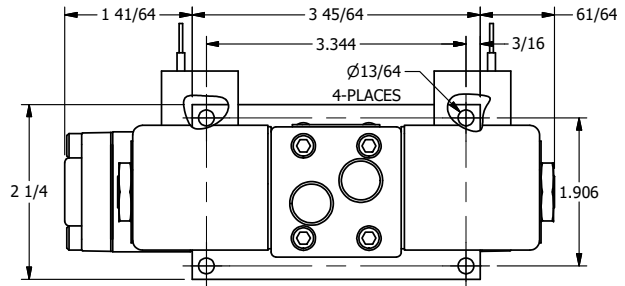

4

3

2

1

4

3

2

1

AAA
PRODUCTS
INTERNATIONAL

**AAA PRODUCTS
INTERNATIONAL**
7114 Harry Hines Blvd
Dallas, TX 75235

TITLE 1/4" SIDE PORT, DBL SOL, 2 POS,
DTNT, SOL RTRN, CLASSIC,
LCKNG OVRD, TPD VENT

DRAWING NO.:
DIM_SS20TQ