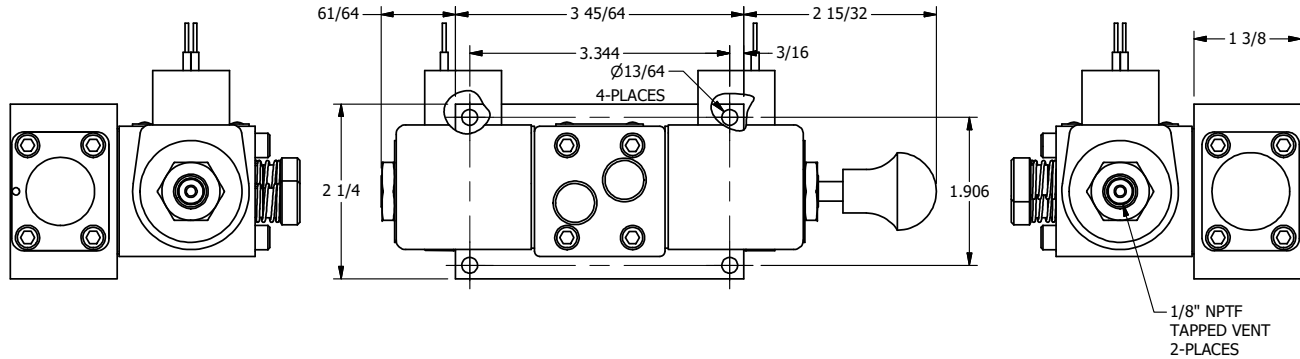

4

3

2

1

AAA
PRODUCTS
INTERNATIONAL

AAA PRODUCTS INTERNATIONAL
7114 Harry Hines Blvd
Dallas, TX 75235

TITLE: 1/4" SIDE PORT, DBL SOL, 2 POS,
FRCTN POS, SOL RTRN, CLASSIC SOL,
LCKNG OVRD, TPD VENT, SPL OVRD

DRAWING NO.:
DIM_SS20TOS