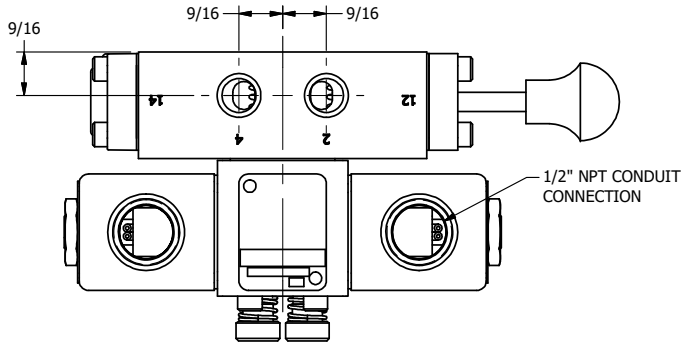

4

3

2

1

AAA
PRODUCTS
INTERNATIONAL

AAA PRODUCTS INTERNATIONAL
7114 Harry Hines Blvd
Dallas, TX 75235

TITLE: 1/4" SIDE PORT, DBL SOL, 2 POS,
FRCTN POS, SOL RTRN, CLASSIC SOL,
LCKNG OVRD, TPD VENT, SPL OVRD

DRAWING NO.:
DIM_SS20TOS