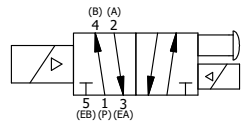

4

3

2

1

AAA
PRODUCTS
INTERNATIONAL

AAA PRODUCTS INTERNATIONAL
7114 Harry Hines Blvd
Dallas, TX 75235

TITLE: 1/4" SIDE PORT, DBL SOL, 2 POS,
FRCTN POS, SOL RTRN, CLASSIC SOL,
LCKNG OVRD, TPD VENT, SPL OVRD

DRAWING NO.:
DIM_SS20TOS