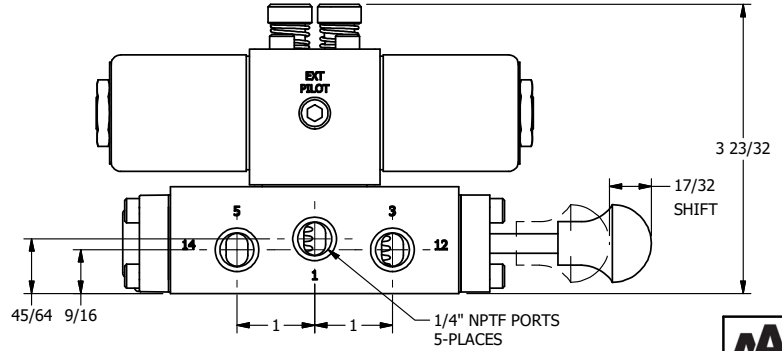

4

3

2

1

AAA
PRODUCTS
INTERNATIONAL

AAA PRODUCTS INTERNATIONAL
7114 Harry Hines Blvd
Dallas, TX 75235

TITLE: 1/4" SIDE PORT, DBL SOL, 2 POS,
FRCTN POS, SOL RTRN, CLASSIC SOL,
LCKNG OVRD, TPD VENT, SPL OVRD

DRAWING NO.:
DIM_SS20TOS