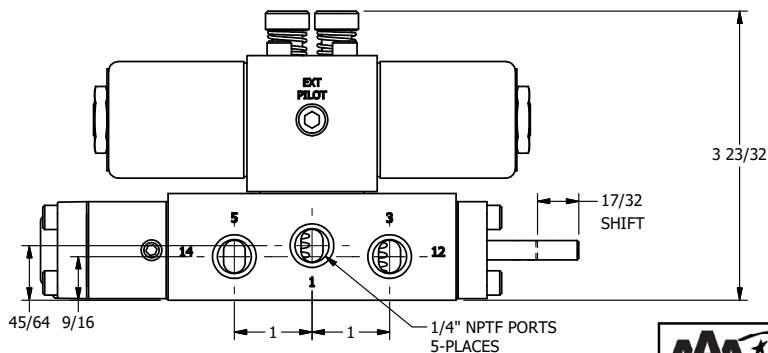

4

3

2

1

AAA
PRODUCTS
INTERNATIONAL

**AAA PRODUCTS
INTERNATIONAL**
7114 Harry Hines Blvd
Dallas, TX 75235

TITLE 1/4" SIDE PORT, DBL SOL, 2 POS,
DTNT, SOL RTRN, CLASSIC,
LCKNG OVRD, EXCLDR, INDCTR PIN

DRAWING NO.:
DIM_SS20TKQ