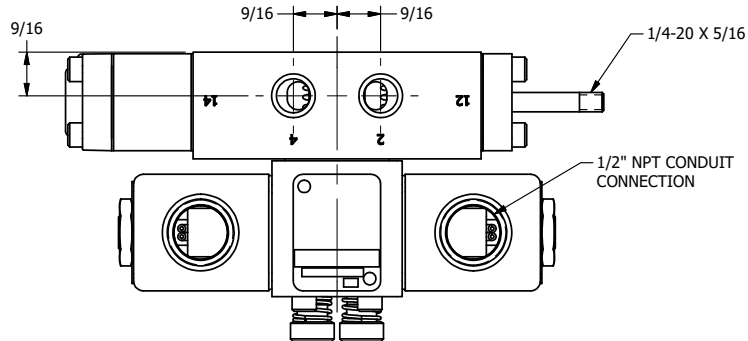

4

3

2

1

AAA
PRODUCTS
INTERNATIONAL

**AAA PRODUCTS
INTERNATIONAL**
7114 Harry Hines Blvd
Dallas, TX 75235

TITLE 1/4" SIDE PORT, DBL SOL, 2 POS,
DTNT, SOL RTRN, CLASSIC,
LCKNG OVRD, EXCLDR, INDCTR PIN

DRAWING NO.:
DIM_SS20TKQ