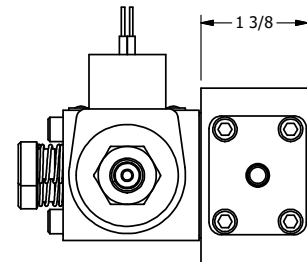

4

3

2

1

AAA
PRODUCTS
INTERNATIONAL

AAA PRODUCTS INTERNATIONAL
7114 Harry Hines Blvd
Dallas, TX 75235

TITLE: 1/4" SIDE PORT, DBL SOL, 2 POS,
FRCTN POS, SOL RTRN, CLASSIC SOL,
LCKNG OVRD, TPD VENT, THD PIN

DRAWING NO.:
DIM_SS20TK