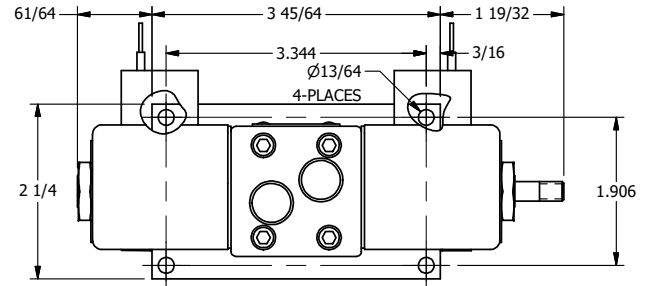

4

3

2

1

AAA
PRODUCTS
INTERNATIONAL

AAA PRODUCTS INTERNATIONAL
7114 Harry Hines Blvd
Dallas, TX 75235

TITLE: 1/4" SIDE PORT, DBL SOL, 2 POS,
FRCTN POS, SOL RTRN, CLASSIC SOL,
LCKNG OVRD, TPD VENT, THD PIN

DRAWING NO.:
DIM_SS20TK