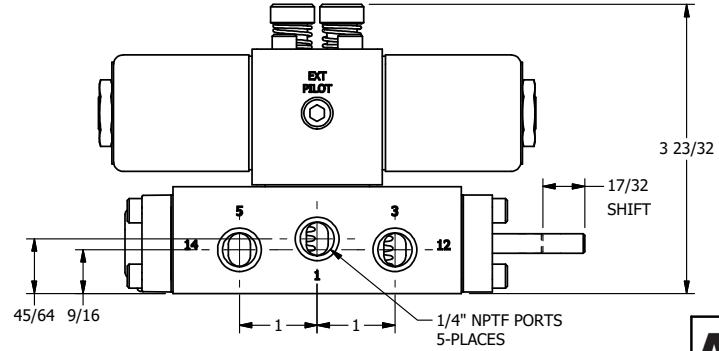

4

3

2

1

AAA
PRODUCTS
INTERNATIONAL

AAA PRODUCTS INTERNATIONAL
7114 Harry Hines Blvd
Dallas, TX 75235

TITLE: 1/4" SIDE PORT, DBL SOL, 2 POS,
FRCTN POS, SOL RTRN, CLASSIC SOL,
LCKNG OVRD, TPD VENT, THD PIN

DRAWING NO.:
DIM_SS20TK