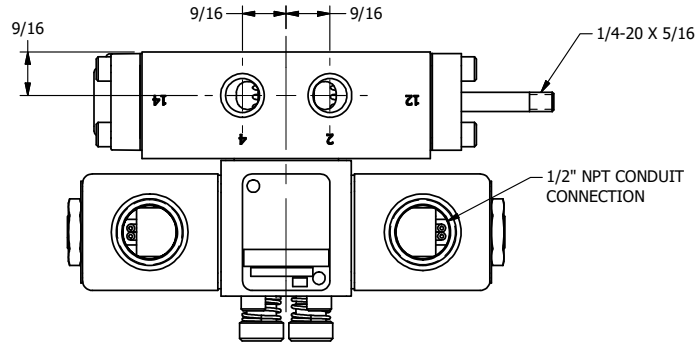

4

3

2

1

AAA
PRODUCTS
INTERNATIONAL

AAA PRODUCTS INTERNATIONAL
7114 Harry Hines Blvd
Dallas, TX 75235

TITLE: 1/4" SIDE PORT, DBL SOL, 2 POS,
FRCTN POS, SOL RTRN, CLASSIC SOL,
LCKNG OVRD, TPD VENT, THD PIN

DRAWING NO.:
DIM_SS20TK