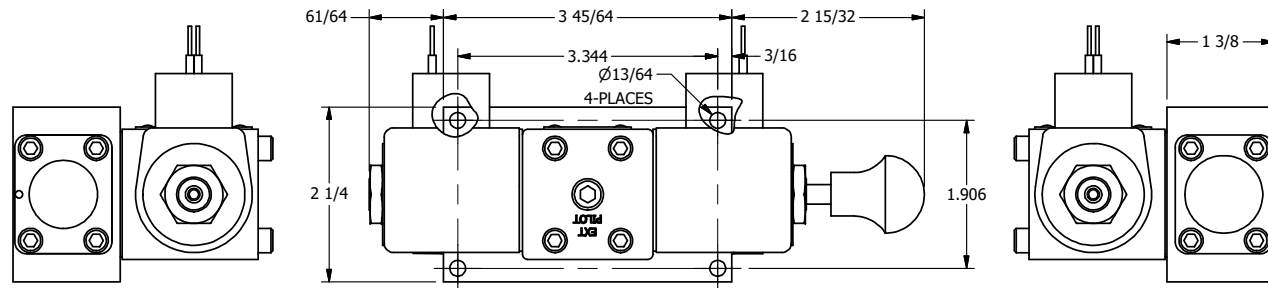

4

3

2

1

AAA
PRODUCTS
INTERNATIONAL

**AAA PRODUCTS
INTERNATIONAL**
7114 Harry Hines Blvd
Dallas, TX 75235

TITLE: 1/4" SIDE PORT, DBL SOL, 2 POS,
FRICTION POS, SOL RTRN,
CLASSIC SOL, MAN SPL OVRD

DRAWING NO.:
DIM_SS20S