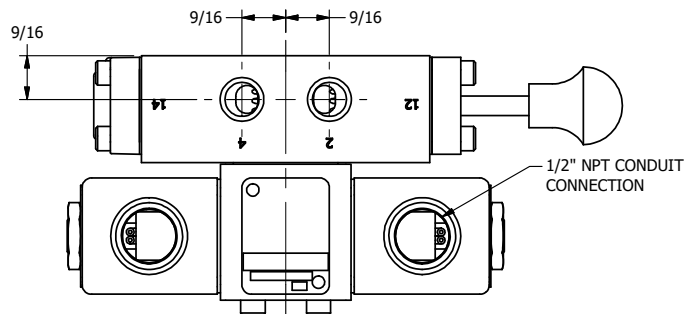

4

3

2

1

AAA
PRODUCTS
INTERNATIONAL

**AAA PRODUCTS
INTERNATIONAL**
7114 Harry Hines Blvd
Dallas, TX 75235

TITLE: 1/4" SIDE PORT, DBL SOL, 2 POS,
FRICTION POS, SOL RTRN,
CLASSIC SOL, MAN SPL OVRD

DRAWING NO.:
DIM_SS20S