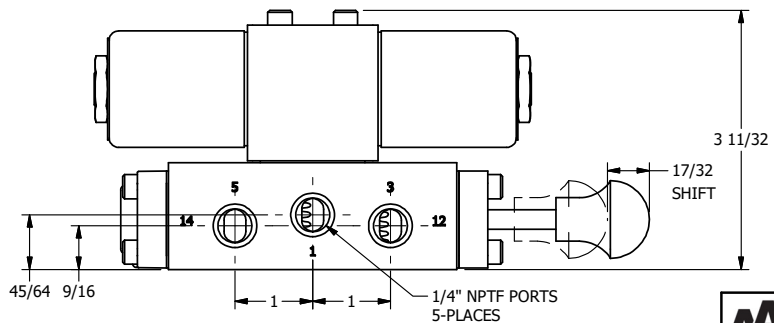

4

3

2

1

AAA
PRODUCTS
INTERNATIONAL

**AAA PRODUCTS
INTERNATIONAL**
7114 Harry Hines Blvd
Dallas, TX 75235

TITLE: 1/4" SIDE PORT, DBL SOL, 2 POS,
FRICTION POS, SOL RTRN,
CLASSIC SOL, MAN SPL OVRD

DRAWING NO.:
DIM_SS20S