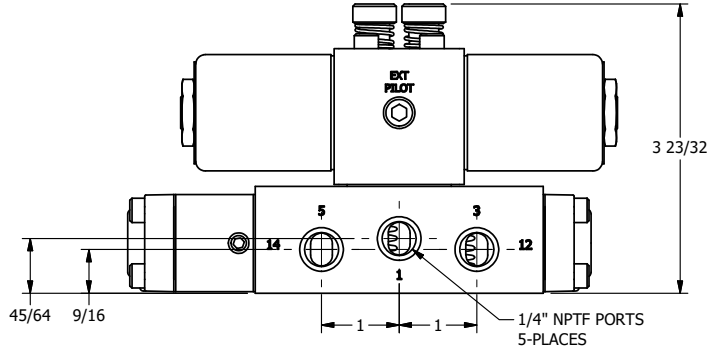

4

3

2

1

4

3

2

1

AAA
PRODUCTS
INTERNATIONAL

**AAA PRODUCTS
INTERNATIONAL**
7114 Harry Hines Blvd
Dallas, TX 75235

TITLE: 1/4" SIDE PORT, DBL SOL, 2 POS,
DETENT, SOL RTRN, CLASSIC,
LCKNG OVRD

DRAWING NO.:
DIM_SS20Q

THE INFORMATION CONTAINED WITHIN THIS DOCUMENT IS PROPRIETARY TO AAA PRODUCTS AND MAY NOT BE DISCLOSED WITHOUT PRIOR WRITTEN CONSENT