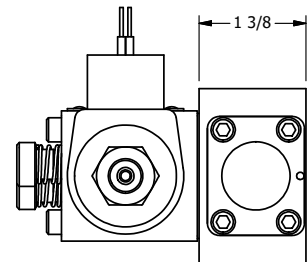

4

3

2

1

4

3

2

1

**AAA**  
PRODUCTS  
INTERNATIONAL

**AAA PRODUCTS  
INTERNATIONAL**  
7114 Harry Hines Blvd  
Dallas, TX 75235

TITLE: 1/4" SIDE PORT, DBL SOL, 2 POS,  
DETENT, SOL RTRN, CLASSIC,  
LCKNG OVRD

DRAWING NO.:  
DIM\_SS20Q