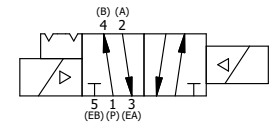

4

3

2

1

4

3

2

1

**AAA**  
PRODUCTS  
INTERNATIONAL

**AAA PRODUCTS  
INTERNATIONAL**  
7114 Harry Hines Blvd  
Dallas, TX 75235

TITLE: 1/4" SIDE PORT, DBL SOL, 2 POS,  
DETENT, SOL RTRN, CLASSIC,  
LCKNG OVRD

DRAWING NO.:  
DIM\_SS20Q