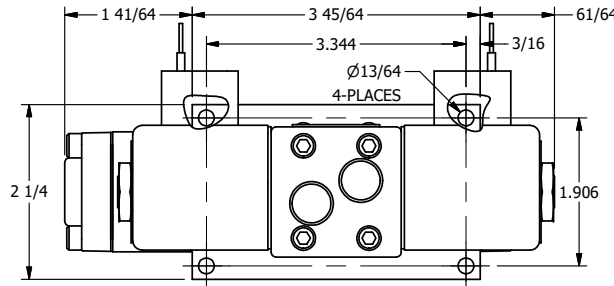

4

3

2

1

4

3

2

1

**AAA**  
PRODUCTS  
INTERNATIONAL

**AAA PRODUCTS  
INTERNATIONAL**  
7114 Harry Hines Blvd  
Dallas, TX 75235

TITLE: 1/4" SIDE PORT, DBL SOL, 2 POS,  
DETENT, SOL RTRN, CLASSIC,  
LCKNG OVRD

DRAWING NO.:  
DIM\_SS20Q