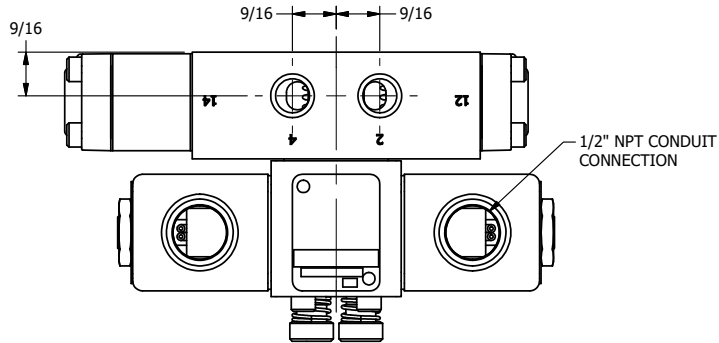

4

3

2

1

4

3

2

1

**AAA**  
PRODUCTS  
INTERNATIONAL

**AAA PRODUCTS  
INTERNATIONAL**  
7114 Harry Hines Blvd  
Dallas, TX 75235

TITLE: 1/4" SIDE PORT, DBL SOL, 2 POS,  
DETENT, SOL RTRN, CLASSIC,  
LCKNG OVRD

DRAWING NO.:  
DIM\_SS20Q