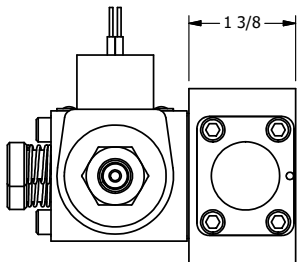

4

3

2

1

AAA
PRODUCTS
INTERNATIONAL

AAA PRODUCTS INTERNATIONAL
7114 Harry Hines Blvd
Dallas, TX 75235

TITLE 1/4" SIDE PORT, DBL SOL, 2 POS,
DTNT, SOL RTRN, CLASSIC,
PUSH OVRD, TPD VENT

DRAWING NO.:
DIM_SS2OPTQ