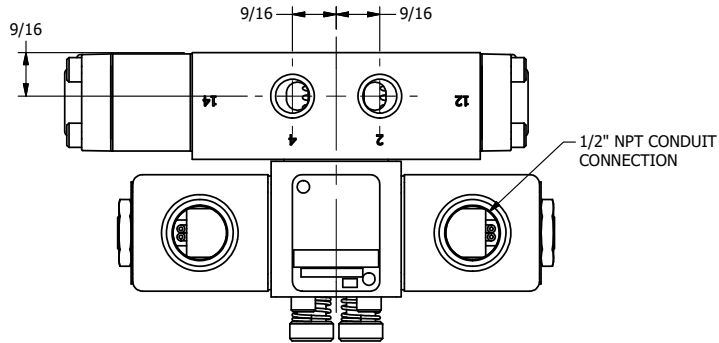

4

3

2

1

AAA
PRODUCTS
INTERNATIONAL

AAA PRODUCTS INTERNATIONAL
7114 Harry Hines Blvd
Dallas, TX 75235

TITLE 1/4" SIDE PORT, DBL SOL, 2 POS,
DTNT, SOL RTRN, CLASSIC,
PUSH OVRD, TPD VENT

DRAWING NO.:
DIM_SS2OPTQ