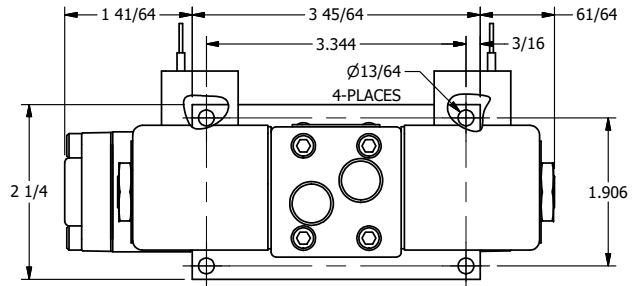

4

3

2

1

AAA
PRODUCTS
INTERNATIONAL

AAA PRODUCTS INTERNATIONAL
7114 Harry Hines Blvd
Dallas, TX 75235

TITLE 1/4" SIDE PORT, DBL SOL, 2 POS,
DTNT, SOL RTRN, CLASSIC,
PUSH OVRD, TPD VENT

DRAWING NO.:
DIM_SS2OPTQ