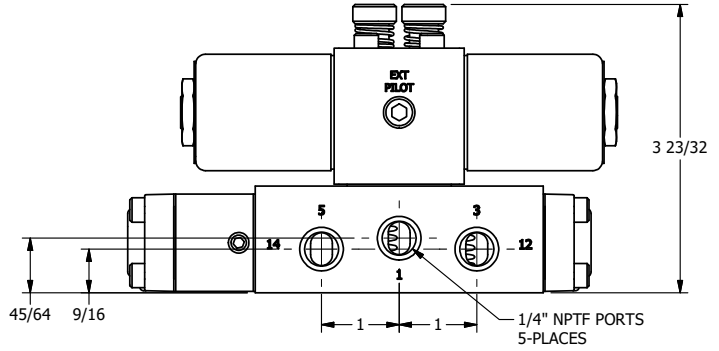

4

3

2

1

AAA
PRODUCTS
INTERNATIONAL

AAA PRODUCTS INTERNATIONAL
7114 Harry Hines Blvd
Dallas, TX 75235

TITLE 1/4" SIDE PORT, DBL SOL, 2 POS,
DTNT, SOL RTRN, CLASSIC,
PUSH OVRD, TPD VENT

DRAWING NO.:
DIM_SS2OPTQ