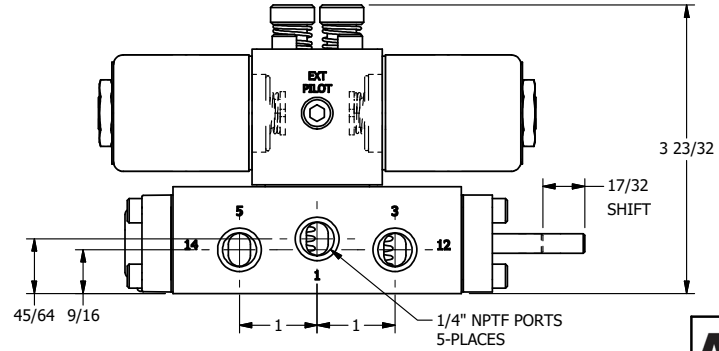

4

3

2

1

AAA
PRODUCTS
INTERNATIONAL

AAA PRODUCTS INTERNATIONAL
7114 Harry Hines Blvd
Dallas, TX 75235

TITLE: 1/4" SIDE PORT, DBL SOL, 2 POS,
SOL RTN, CLASSIC,
PUSH OVRD, TPD VENT, THD PIN

DRAWING NO.:
DIM_SS2OPTK