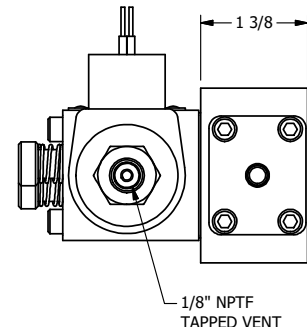

4

3

2

1

AAA
PRODUCTS
INTERNATIONAL

AAA PRODUCTS INTERNATIONAL
7114 Harry Hines Blvd
Dallas, TX 75235

TITLE: 1/4" SIDE PORT, DBL SOL, 2 POS,
SOL RTN, CLASSIC,
PUSH OVRD, TPD VENT, THD PIN

DRAWING NO.:
DIM_SS2OPTK