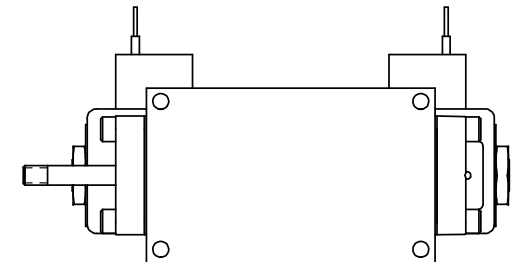

4

3

2

1

AAA
PRODUCTS
INTERNATIONAL

AAA PRODUCTS INTERNATIONAL
7114 Harry Hines Blvd
Dallas, TX 75235

TITLE: 1/4" SIDE PORT, DBL SOL, 2 POS,
SOL RTN, CLASSIC,
PUSH OVRD, TPD VENT, THD PIN

DRAWING NO.:
DIM_SS2OPTK