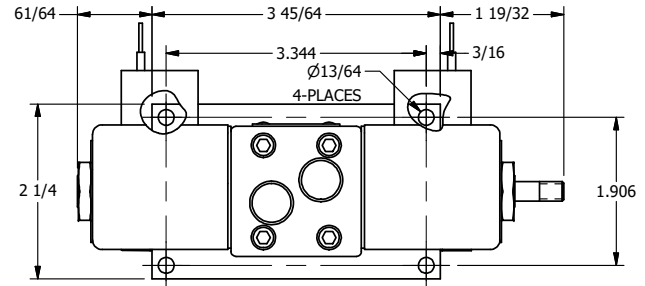

4

3

2

1

AAA
PRODUCTS
INTERNATIONAL

AAA PRODUCTS INTERNATIONAL
7114 Harry Hines Blvd
Dallas, TX 75235

TITLE: 1/4" SIDE PORT, DBL SOL, 2 POS,
SOL RTN, CLASSIC,
PUSH OVRD, TPD VENT, THD PIN

DRAWING NO.:
DIM_SS2OPTK