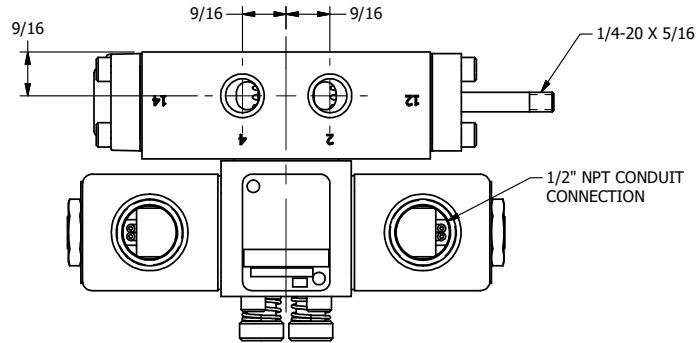

4

3

2

1

AAA
PRODUCTS
INTERNATIONAL

AAA PRODUCTS INTERNATIONAL
7114 Harry Hines Blvd
Dallas, TX 75235

TITLE: 1/4" SIDE PORT, DBL SOL, 2 POS,
SOL RTN, CLASSIC,
PUSH OVRD, TPD VENT, THD PIN

DRAWING NO.:
DIM_SS2OPTK