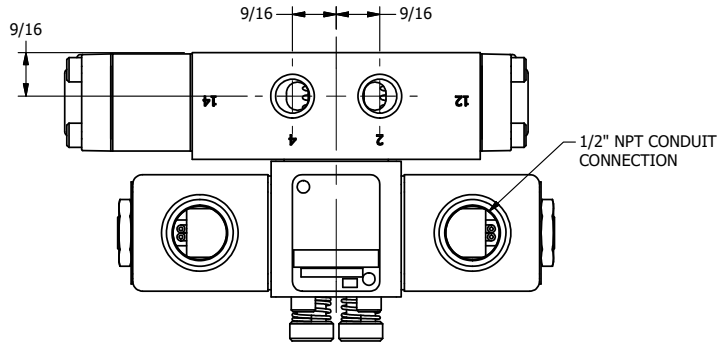

4

3

2

1

AAA
PRODUCTS
INTERNATIONAL

AAA PRODUCTS INTERNATIONAL
7114 Harry Hines Blvd
Dallas, TX 75235

TITLE: 1/4" SIDE PORT, DBL SOL, 2 POS,
DETENT, SOL RTRN, CLASSIC,
PUSH OVRD

DRAWING NO.:
DIM_SS20PQ