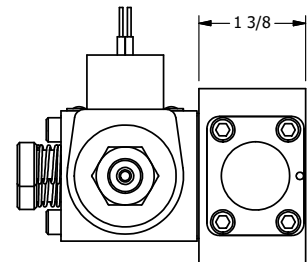

4

3

2

1

AAA
PRODUCTS
INTERNATIONAL

AAA PRODUCTS INTERNATIONAL
7114 Harry Hines Blvd
Dallas, TX 75235

TITLE: 1/4" SIDE PORT, DBL SOL, 2 POS,
DETENT, SOL RTRN, CLASSIC,
PUSH OVRD

DRAWING NO.:
DIM_SS20PQ