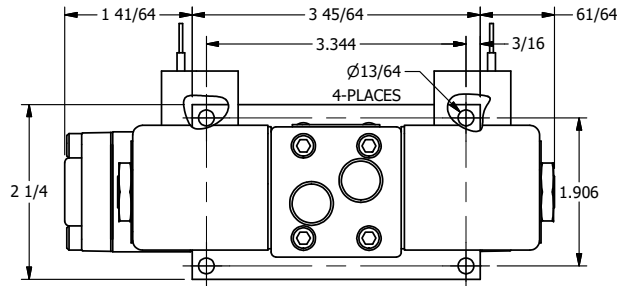

4

3

2

1

AAA
PRODUCTS
INTERNATIONAL

AAA PRODUCTS INTERNATIONAL
7114 Harry Hines Blvd
Dallas, TX 75235

TITLE: 1/4" SIDE PORT, DBL SOL, 2 POS,
DETENT, SOL RTRN, CLASSIC,
PUSH OVRD

DRAWING NO.:
DIM_SS20PQ