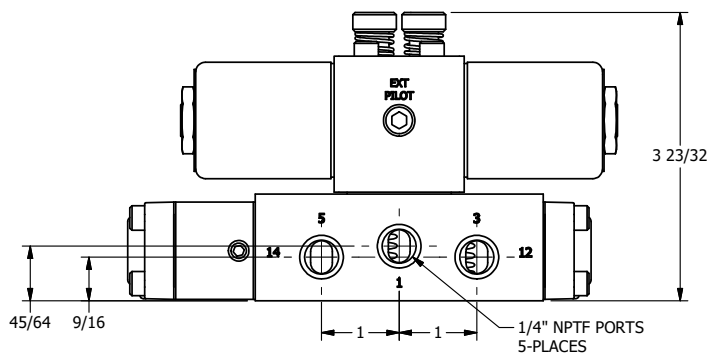

4

3

2

1

AAA
PRODUCTS
INTERNATIONAL

AAA PRODUCTS INTERNATIONAL
7114 Harry Hines Blvd
Dallas, TX 75235

TITLE: 1/4" SIDE PORT, DBL SOL, 2 POS,
DETENT, SOL RTRN, CLASSIC,
PUSH OVRD

DRAWING NO.:
DIM_SS20PQ