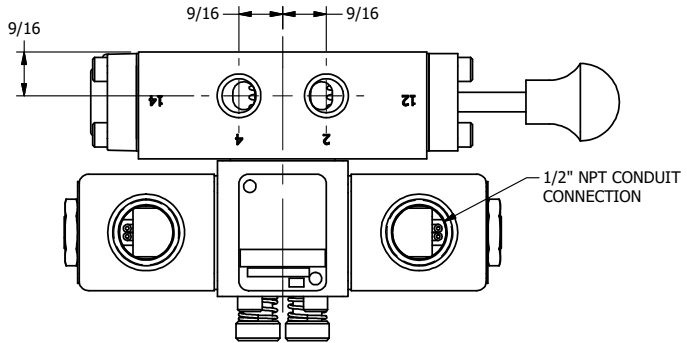

4

3

2

1

AAA
PRODUCTS
INTERNATIONAL

AAA PRODUCTS INTERNATIONAL
7114 Harry Hines Blvd
Dallas, TX 75235

TITLE: 1/4" SIDE PORT, DBL SOL, 2 POS,
FRCTN POS, SOL RTRN, CLASSIC SOL,
PUSH OVRD, MAN SPL OVRD

DRAWING NO.:
DIM_SS2OPOS