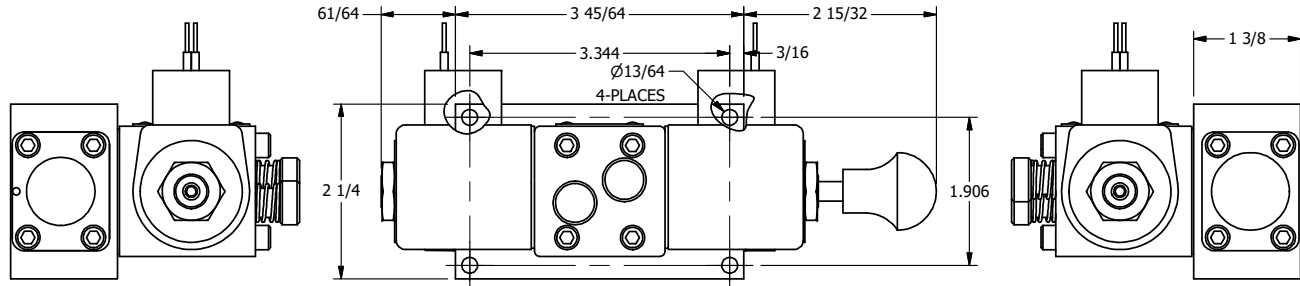

4

3

2

1

AAA
PRODUCTS
INTERNATIONAL

AAA PRODUCTS INTERNATIONAL
7114 Harry Hines Blvd
Dallas, TX 75235

TITLE: 1/4" SIDE PORT, DBL SOL, 2 POS,
FRCTN POS, SOL RTRN, CLASSIC SOL,
PUSH OVRD, MAN SPL OVRD

DRAWING NO.:
DIM_SS2OPOS