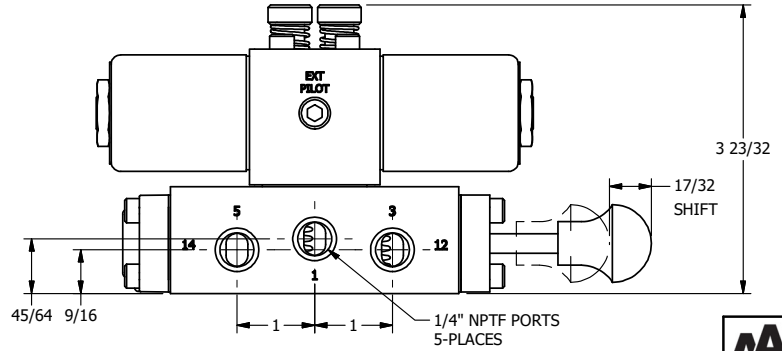

4

3

2

1

AAA
PRODUCTS
INTERNATIONAL

AAA PRODUCTS INTERNATIONAL
7114 Harry Hines Blvd
Dallas, TX 75235

TITLE: 1/4" SIDE PORT, DBL SOL, 2 POS,
FRCTN POS, SOL RTRN, CLASSIC SOL,
PUSH OVRD, MAN SPL OVRD

DRAWING NO.:
DIM_SS2OPOS