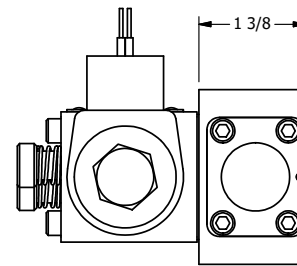

4

3

2

1

AAA
PRODUCTS
INTERNATIONAL

**AAA PRODUCTS
INTERNATIONAL**
7114 Harry Hines Blvd
Dallas, TX 75235

TITLE: 1/4" SIDE PORT, DBL SOL, 2 POS,
DTNT, SOL RTRN, CLASSIC,
PUSH OVRD, DUST EXCLDR

DRAWING NO.:
DIM_SS2OPLQ