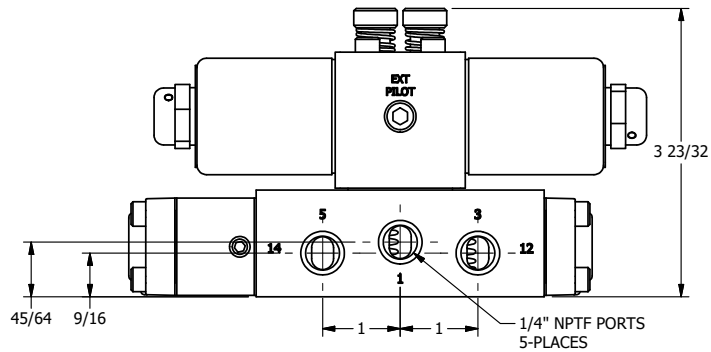

4

3

2

1

AAA
PRODUCTS
INTERNATIONAL

**AAA PRODUCTS
INTERNATIONAL**
7114 Harry Hines Blvd
Dallas, TX 75235

TITLE: 1/4" SIDE PORT, DBL SOL, 2 POS,
DTNT, SOL RTRN, CLASSIC,
PUSH OVRD, DUST EXCLDR

DRAWING NO.:
DIM_SS2OPLQ