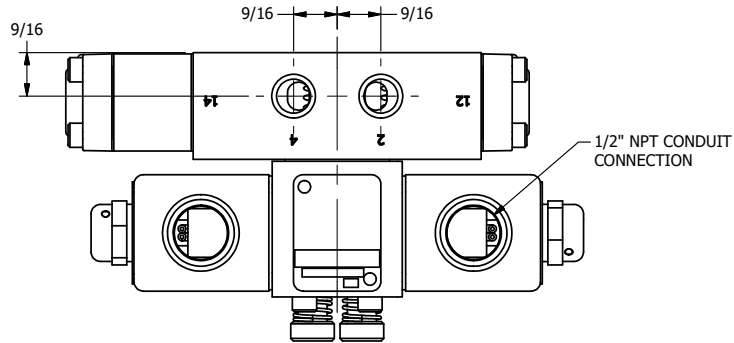

4

3

2

1

AAA
PRODUCTS
INTERNATIONAL

**AAA PRODUCTS
INTERNATIONAL**
7114 Harry Hines Blvd
Dallas, TX 75235

TITLE: 1/4" SIDE PORT, DBL SOL, 2 POS,
DTNT, SOL RTRN, CLASSIC,
PUSH OVRD, DUST EXCLDR

DRAWING NO.:
DIM_SS2OPLQ