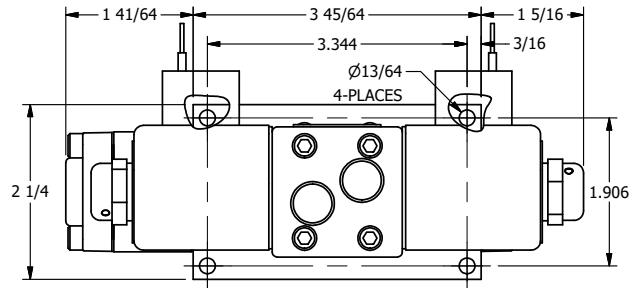

4

3

2

1

AAA
PRODUCTS
INTERNATIONAL

**AAA PRODUCTS
INTERNATIONAL**
7114 Harry Hines Blvd
Dallas, TX 75235

TITLE: 1/4" SIDE PORT, DBL SOL, 2 POS,
DTNT, SOL RTRN, CLASSIC,
PUSH OVRD, DUST EXCLDR

DRAWING NO.:
DIM_SS2OPLQ