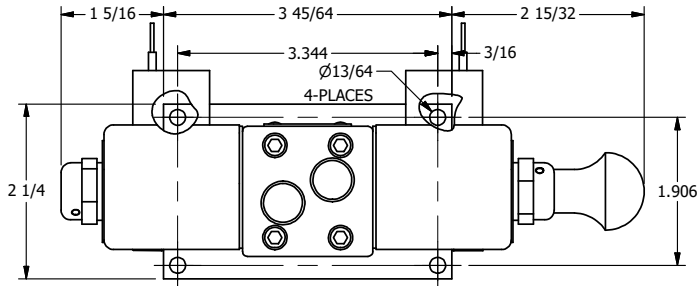

4

3

2

1

1/2" NPT CONDUIT CONNECTION

1/4" NPTF PORTS 5-PLACES

**AAA**  
PRODUCTS INTERNATIONAL  
7114 Harry Hines Blvd  
Dallas, TX 75235

TITLE: 1/4" SIDE PORT, DBL SOL, 2 POS,  
FRCTN POS, SOL RTRN, CLASSIC SOL,  
PUSH OVRD, EXCLDR, SPL OVRD

DRAWING NO.:  
DIM\_SS20PLOS

THE INFORMATION CONTAINED WITHIN THIS DOCUMENT IS PROPRIETARY TO AAA PRODUCTS AND MAY NOT BE DISCLOSED WITHOUT PRIOR WRITTEN CONSENT

4

3

2

B

B

A