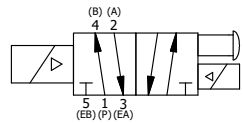

4

3

2

1

1/2" NPT CONDUIT CONNECTION

1/4" NPTF PORTS 5-PLACES

**AAA**  
PRODUCTS INTERNATIONAL  
7114 Harry Hines Blvd  
Dallas, TX 75235

TITLE: 1/4" SIDE PORT, DBL SOL, 2 POS,  
FRCTN POS, SOL RTRN, CLASSIC SOL,  
PUSH OVRD, EXCLDR, SPL OVRD

DRAWING NO.:  
DIM\_SS20PLOS

THE INFORMATION CONTAINED WITHIN THIS DOCUMENT IS PROPRIETARY TO AAA PRODUCTS AND MAY NOT BE DISCLOSED WITHOUT PRIOR WRITTEN CONSENT

4

3

2

B

B

A