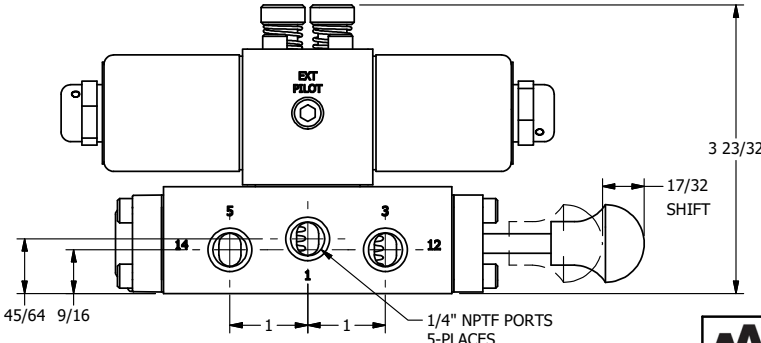

4

3

2

1

1/2" NPT CONDUIT CONNECTION

1/4" NPTF PORTS 5-PLACES

**AAA**  
PRODUCTS INTERNATIONAL  
7114 Harry Hines Blvd  
Dallas, TX 75235

TITLE: 1/4" SIDE PORT, DBL SOL, 2 POS,  
FRCTN POS, SOL RTRN, CLASSIC SOL,  
PUSH OVRD, EXCLDR, SPL OVRD

DRAWING NO.:  
DIM\_SS20PLOS

THE INFORMATION CONTAINED WITHIN THIS DOCUMENT IS PROPRIETARY TO AAA PRODUCTS AND MAY NOT BE DISCLOSED WITHOUT PRIOR WRITTEN CONSENT

4

3

2

B

B

A