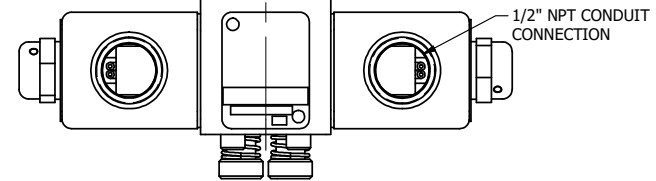

4

3

2

1

1/2" NPT CONDUIT CONNECTION

1/4" NPTF PORTS 5-PLACES

**AAA**  
PRODUCTS INTERNATIONAL  
7114 Harry Hines Blvd  
Dallas, TX 75235

TITLE: 1/4" SIDE PORT, DBL SOL, 2 POS,  
FRCTN POS, SOL RTRN, CLASSIC SOL,  
PUSH OVRD, EXCLDR, SPL OVRD

DRAWING NO.:  
DIM\_SS20PLOS

THE INFORMATION CONTAINED WITHIN THIS DOCUMENT IS PROPRIETARY TO AAA PRODUCTS AND MAY NOT BE DISCLOSED WITHOUT PRIOR WRITTEN CONSENT

4

3

2

B

B

A