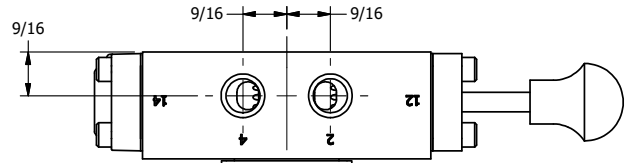

4

3

2

1

1/2" NPT CONDUIT CONNECTION

1/4" NPTF PORTS 5-PLACES

**AAA**  
PRODUCTS INTERNATIONAL  
7114 Harry Hines Blvd  
Dallas, TX 75235

TITLE: 1/4" SIDE PORT, DBL SOL, 2 POS,  
FRCTN POS, SOL RTRN, CLASSIC SOL,  
PUSH OVRD, EXCLDR, SPL OVRD

DRAWING NO.:  
DIM\_SS20PLOS

THE INFORMATION CONTAINED WITHIN THIS DOCUMENT IS PROPRIETARY TO AAA PRODUCTS AND MAY NOT BE DISCLOSED WITHOUT PRIOR WRITTEN CONSENT

4

3

2

B

B

A