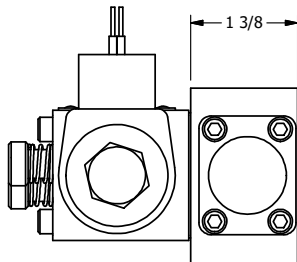

4

3

2

1

1/2" NPT CONDUIT CONNECTION

1/4" NPTF PORTS 5-PLACES

**AAA**  
PRODUCTS INTERNATIONAL  
7114 Harry Hines Blvd  
Dallas, TX 75235

TITLE: 1/4" SIDE PORT, DBL SOL, 2 POS,  
FRCTN POS, SOL RTRN, CLASSIC SOL,  
PUSH OVRD, EXCLDR, SPL OVRD

DRAWING NO.:  
DIM\_SS20PLOS

THE INFORMATION CONTAINED WITHIN THIS DOCUMENT IS PROPRIETARY TO AAA PRODUCTS AND MAY NOT BE DISCLOSED WITHOUT PRIOR WRITTEN CONSENT

4

3

2

B

B

A