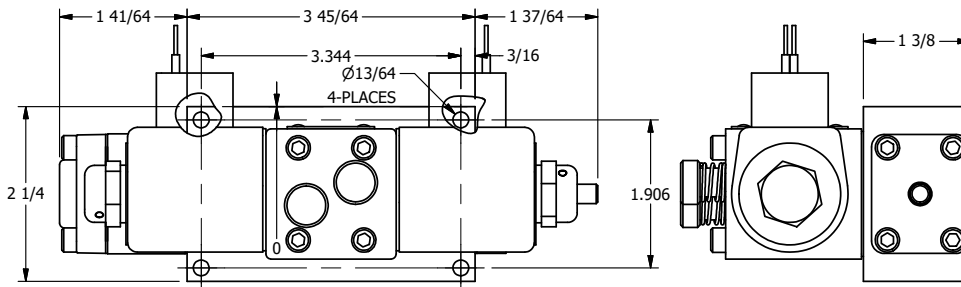

4

3

2

1

**AAA**  
PRODUCTS  
INTERNATIONAL

**AAA PRODUCTS  
INTERNATIONAL**  
7114 Harry Hines Blvd  
Dallas, TX 75235

TITLE 1/4" SIDE PORT, DBL SOL, 2 POS,  
DTNT, SOL RTRN, CLASSIC,  
PUSH OVRD, EXCLDR, INDCTR PIN

DRAWING NO.:  
DIM\_SS2OPLKQ

THE INFORMATION CONTAINED WITHIN THIS DOCUMENT IS PROPRIETARY TO AAA PRODUCTS AND MAY NOT BE DISCLOSED WITHOUT PRIOR WRITTEN CONSENT

4

3

2

1