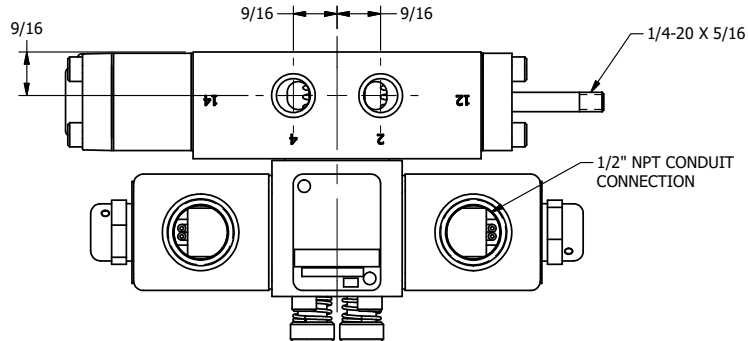

4

3

2

1

**AAA**  
PRODUCTS  
INTERNATIONAL

**AAA PRODUCTS  
INTERNATIONAL**  
7114 Harry Hines Blvd  
Dallas, TX 75235

TITLE 1/4" SIDE PORT, DBL SOL, 2 POS,  
DTNT, SOL RTRN, CLASSIC,  
PUSH OVRD, EXCLDR, INDCTR PIN

DRAWING NO.:  
DIM\_SS2OPLKQ

THE INFORMATION CONTAINED WITHIN THIS DOCUMENT IS PROPRIETARY TO AAA PRODUCTS AND MAY NOT BE DISCLOSED WITHOUT PRIOR WRITTEN CONSENT

4

3

2

1