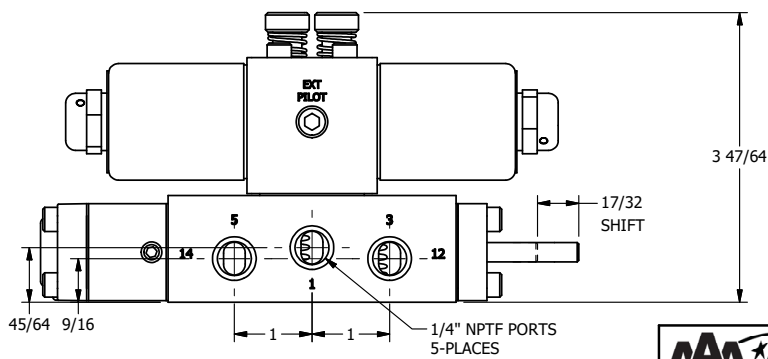

4

3

2

1

**AAA**  
PRODUCTS  
INTERNATIONAL

**AAA PRODUCTS  
INTERNATIONAL**  
7114 Harry Hines Blvd  
Dallas, TX 75235

TITLE 1/4" SIDE PORT, DBL SOL, 2 POS,  
DTNT, SOL RTRN, CLASSIC,  
PUSH OVRD, EXCLDR, INDCTR PIN

DRAWING NO.:  
DIM\_SS2OPLKQ

THE INFORMATION CONTAINED WITHIN THIS DOCUMENT IS PROPRIETARY TO AAA PRODUCTS AND MAY NOT BE DISCLOSED WITHOUT PRIOR WRITTEN CONSENT

4

3

2

1