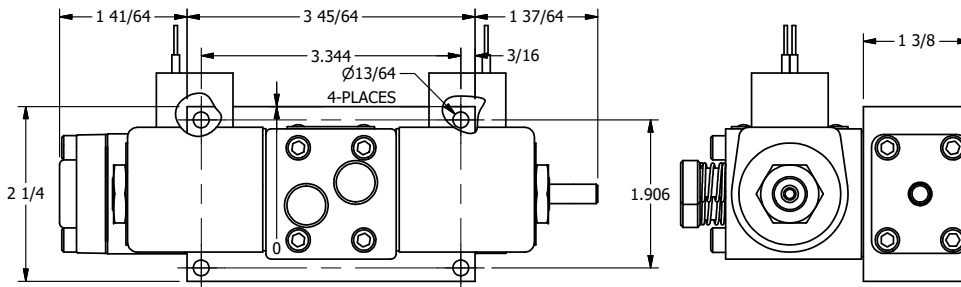

4

3

2

1

**AAA**  
PRODUCTS  
INTERNATIONAL

**AAA PRODUCTS  
INTERNATIONAL**  
7114 Harry Hines Blvd  
Dallas, TX 75235

TITLE 1/4" SIDE PORT, DBL SOL, 2 POS,  
DTNT, SOL RTRN, CLASSIC,  
PUSH OVRD, THD INDCTR PIN

DRAWING NO.:  
DIM\_SS20PKQ

THE INFORMATION CONTAINED WITHIN THIS DOCUMENT IS PROPRIETARY TO AAA PRODUCTS AND MAY NOT BE DISCLOSED WITHOUT PRIOR WRITTEN CONSENT

4

3

2

1