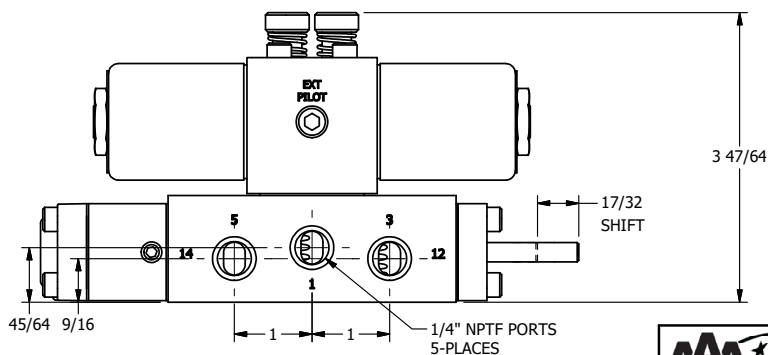

4

3

2

1

**AAA**  
PRODUCTS  
INTERNATIONAL

**AAA PRODUCTS  
INTERNATIONAL**  
7114 Harry Hines Blvd  
Dallas, TX 75235

TITLE 1/4" SIDE PORT, DBL SOL, 2 POS,  
DTNT, SOL RTRN, CLASSIC,  
PUSH OVRD, THD INDCTR PIN

DRAWING NO.:  
DIM\_SS20PKQ

THE INFORMATION CONTAINED WITHIN THIS DOCUMENT IS PROPRIETARY TO AAA PRODUCTS AND MAY NOT BE DISCLOSED WITHOUT PRIOR WRITTEN CONSENT

4

3

2

1