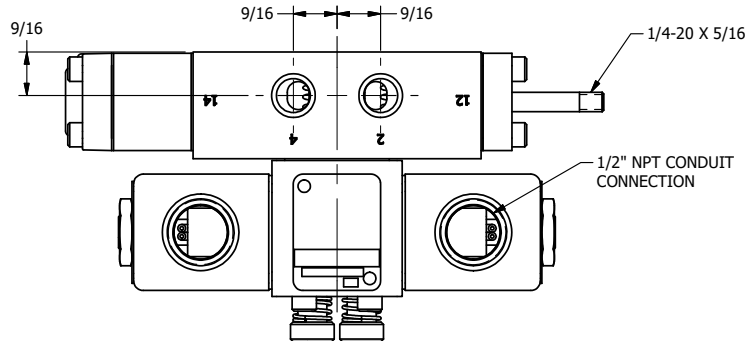

4

3

2

1

**AAA**  
PRODUCTS  
INTERNATIONAL

**AAA PRODUCTS  
INTERNATIONAL**  
7114 Harry Hines Blvd  
Dallas, TX 75235

TITLE 1/4" SIDE PORT, DBL SOL, 2 POS,  
DTNT, SOL RTRN, CLASSIC,  
PUSH OVRD, THD INDCTR PIN

DRAWING NO.:  
DIM\_SS20PKQ

THE INFORMATION CONTAINED WITHIN THIS DOCUMENT IS PROPRIETARY TO AAA PRODUCTS AND MAY NOT BE DISCLOSED WITHOUT PRIOR WRITTEN CONSENT

4

3

2

1