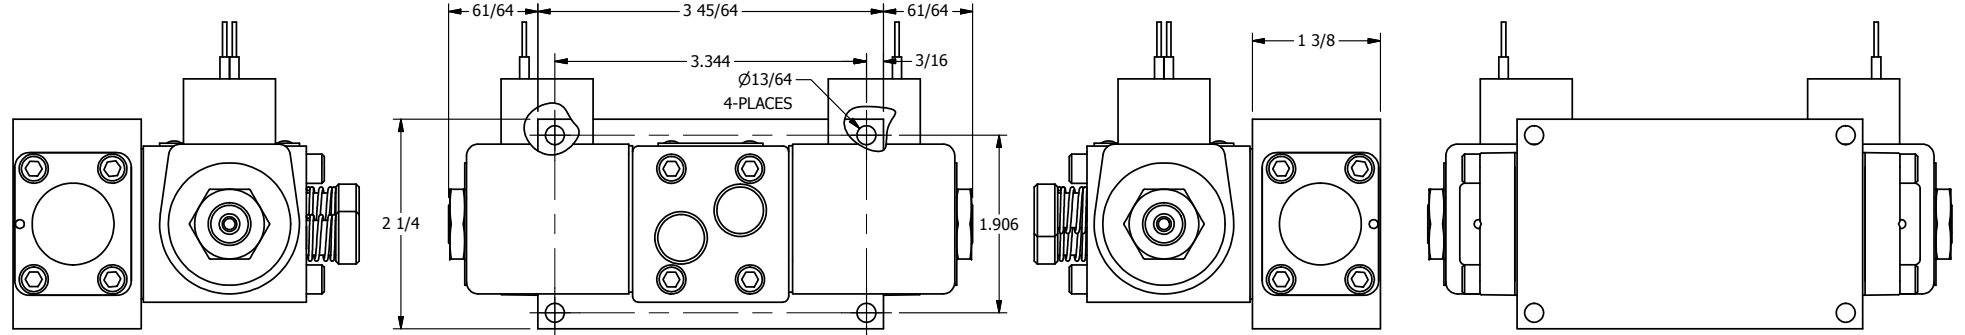

4

3

2

1

AAA
PRODUCTS
INTERNATIONAL

AAA PRODUCTS INTERNATIONAL
7114 Harry Hines Blvd
Dallas, TX 75235

TITLE: 1/4" SIDE PORT, DBL SOL, 2 POS,
FRICTION POS, SOL RTRN,
CLASSIC SOL, PUSH OVRD

DRAWING NO.:
DIM_SS2OP