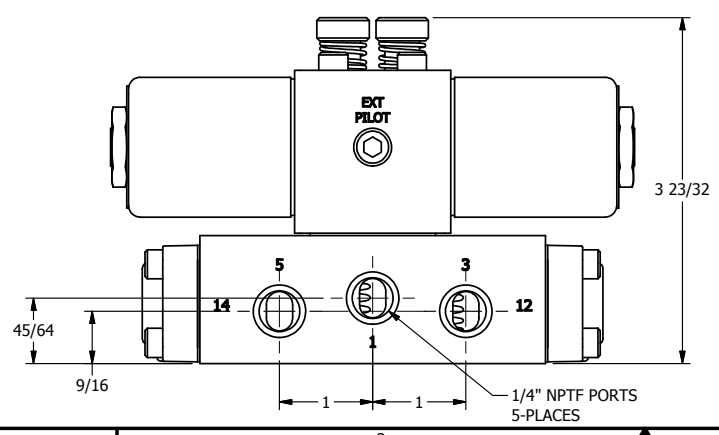

4

3

2

1

AAA
PRODUCTS
INTERNATIONAL

AAA PRODUCTS INTERNATIONAL
7114 Harry Hines Blvd
Dallas, TX 75235

TITLE: 1/4" SIDE PORT, DBL SOL, 2 POS,
FRICTION POS, SOL RTRN,
CLASSIC SOL, PUSH OVRD

DRAWING NO.:
DIM_SS2OP