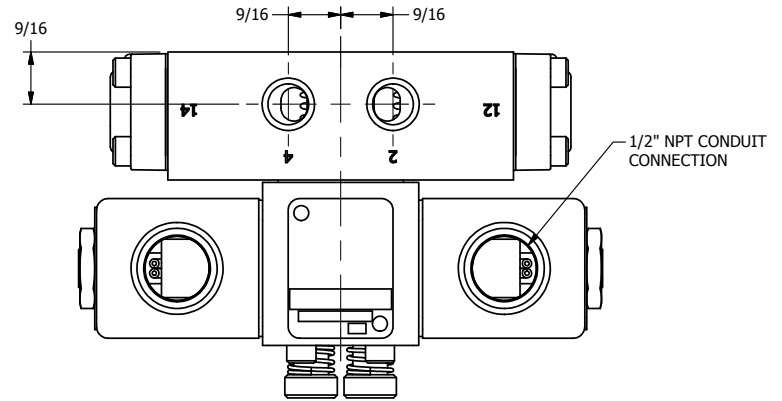

4

3

2

1

AAA
PRODUCTS
INTERNATIONAL

AAA PRODUCTS INTERNATIONAL
7114 Harry Hines Blvd
Dallas, TX 75235

TITLE: 1/4" SIDE PORT, DBL SOL, 2 POS,
FRICTION POS, SOL RTRN,
CLASSIC SOL, PUSH OVRD

DRAWING NO.:
DIM_SS2OP