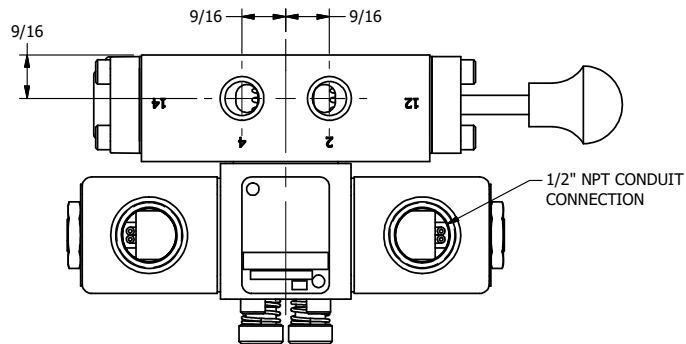

4

3

2

1

**AAA**  
PRODUCTS  
INTERNATIONAL

**AAA PRODUCTS  
INTERNATIONAL**  
7114 Harry Hines Blvd  
Dallas, TX 75235

TITLE: 1/4" SIDE PORT, DBL SOL, 2 POS,  
FRCTN POS, SOL RTRN, CLASSIC SOL,  
LCKNG OVRD, MAN SPL OVRD

DRAWING NO.:  
DIM\_SS200S

THE INFORMATION CONTAINED WITHIN THIS DOCUMENT IS PROPRIETARY TO AAA PRODUCTS AND MAY NOT BE DISCLOSED WITHOUT PRIOR WRITTEN CONSENT

4

3

2

1

B

B