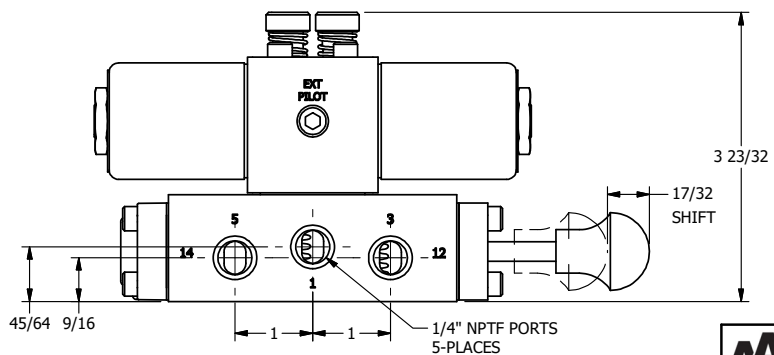

4

3

2

1

**AAA**  
PRODUCTS  
INTERNATIONAL

**AAA PRODUCTS  
INTERNATIONAL**  
7114 Harry Hines Blvd  
Dallas, TX 75235

TITLE: 1/4" SIDE PORT, DBL SOL, 2 POS,  
FRCTN POS, SOL RTRN, CLASSIC SOL,  
LCKNG OVRD, MAN SPL OVRD

DRAWING NO.:  
DIM\_SS200S

THE INFORMATION CONTAINED WITHIN THIS DOCUMENT IS PROPRIETARY TO AAA PRODUCTS AND MAY NOT BE DISCLOSED WITHOUT PRIOR WRITTEN CONSENT

4

3

2

1

B

B