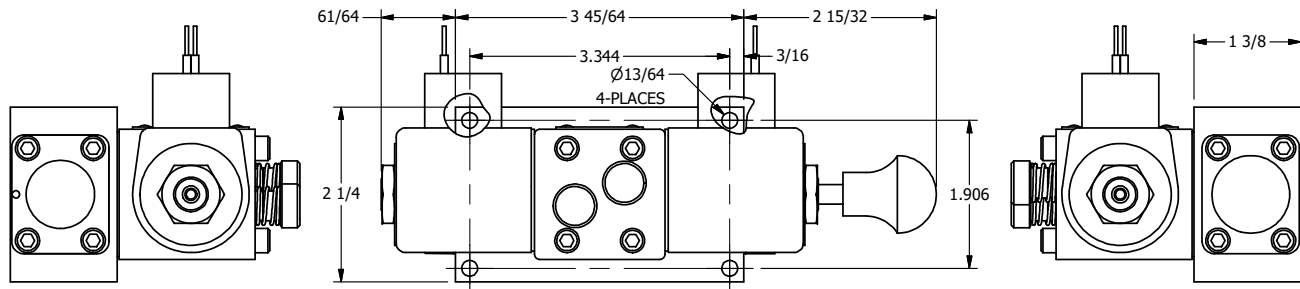

4

3

2

1

**AAA**  
PRODUCTS  
INTERNATIONAL

**AAA PRODUCTS  
INTERNATIONAL**  
7114 Harry Hines Blvd  
Dallas, TX 75235

TITLE: 1/4" SIDE PORT, DBL SOL, 2 POS,  
FRCTN POS, SOL RTRN, CLASSIC SOL,  
LCKNG OVRD, MAN SPL OVRD

DRAWING NO.:  
DIM\_SS200S

THE INFORMATION CONTAINED WITHIN THIS DOCUMENT IS PROPRIETARY TO AAA PRODUCTS AND MAY NOT BE DISCLOSED WITHOUT PRIOR WRITTEN CONSENT

4

3

2

1

B

B