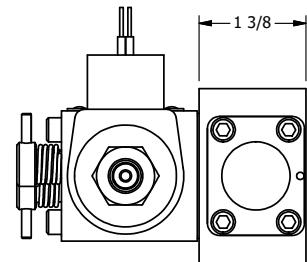

4

3

2

1

**AAA**  
PRODUCTS  
INTERNATIONAL

**AAA PRODUCTS INTERNATIONAL**  
7114 Harry Hines Blvd  
Dallas, TX 75235

TITLE 1/4" SIDE PORT, DBL SOL, 2 POS,  
DTNT, SOL RTRN, CLASSIC,  
NON-LCKNG OVRD, TPD VENT

DRAWING NO.:  
DIM\_SS2ONTQ

THE INFORMATION CONTAINED WITHIN THIS DOCUMENT IS PROPRIETARY TO AAA PRODUCTS AND MAY NOT BE DISCLOSED WITHOUT PRIOR WRITTEN CONSENT

4

3

2

1