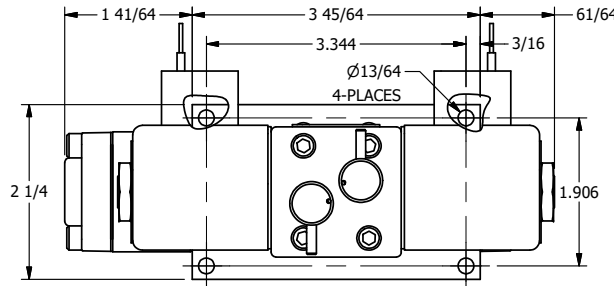

4

3

2

1

**AAA**  
PRODUCTS  
INTERNATIONAL

**AAA PRODUCTS INTERNATIONAL**  
7114 Harry Hines Blvd  
Dallas, TX 75235

TITLE 1/4" SIDE PORT, DBL SOL, 2 POS,  
DTNT, SOL RTRN, CLASSIC,  
NON-LCKNG OVRD, TPD VENT

DRAWING NO.:  
DIM\_SS2ONTQ

THE INFORMATION CONTAINED WITHIN THIS DOCUMENT IS PROPRIETARY TO AAA PRODUCTS AND MAY NOT BE DISCLOSED WITHOUT PRIOR WRITTEN CONSENT

4

3

2

1