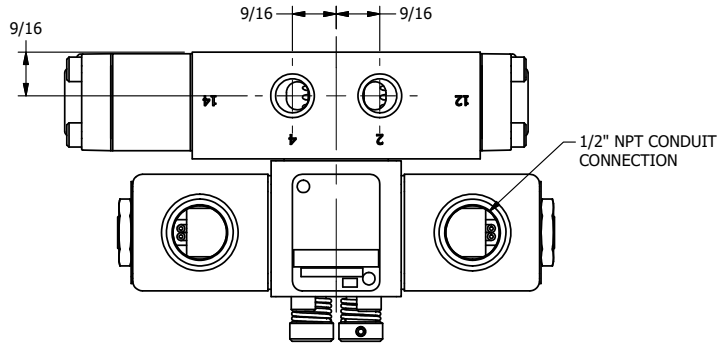

4

3

2

1

**AAA**  
PRODUCTS  
INTERNATIONAL

**AAA PRODUCTS INTERNATIONAL**  
7114 Harry Hines Blvd  
Dallas, TX 75235

TITLE 1/4" SIDE PORT, DBL SOL, 2 POS,  
DTNT, SOL RTRN, CLASSIC,  
NON-LCKNG OVRD, TPD VENT

DRAWING NO.:  
DIM\_SS2ONTQ

THE INFORMATION CONTAINED WITHIN THIS DOCUMENT IS PROPRIETARY TO AAA PRODUCTS AND MAY NOT BE DISCLOSED WITHOUT PRIOR WRITTEN CONSENT

4

3

2

1