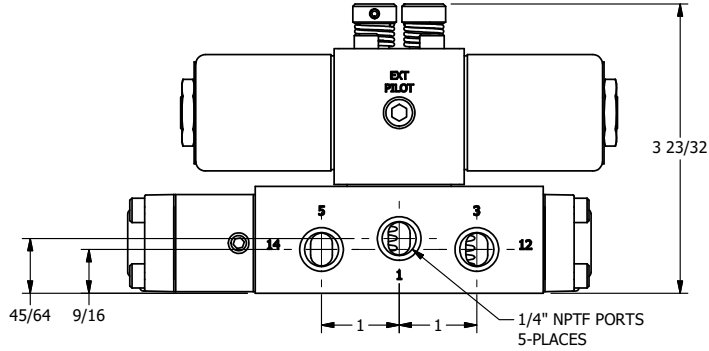

4

3

2

1

**AAA**  
PRODUCTS  
INTERNATIONAL

**AAA PRODUCTS INTERNATIONAL**  
7114 Harry Hines Blvd  
Dallas, TX 75235

TITLE 1/4" SIDE PORT, DBL SOL, 2 POS,  
DTNT, SOL RTRN, CLASSIC,  
NON-LCKNG OVRD, TPD VENT

DRAWING NO.:  
DIM\_SS2ONTQ

THE INFORMATION CONTAINED WITHIN THIS DOCUMENT IS PROPRIETARY TO AAA PRODUCTS AND MAY NOT BE DISCLOSED WITHOUT PRIOR WRITTEN CONSENT

4

3

2

1