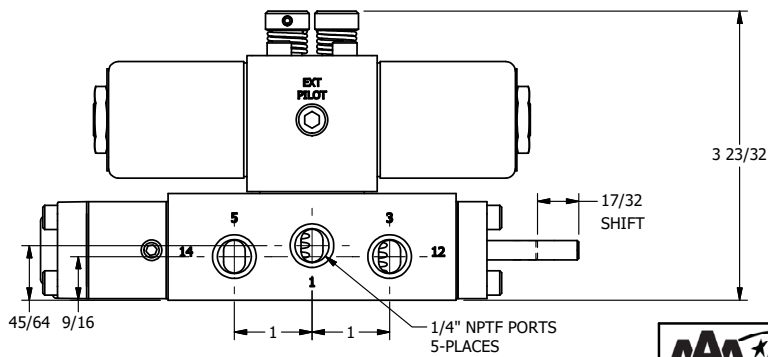

4

3

2

1

AAA
PRODUCTS
INTERNATIONAL

**AAA PRODUCTS
INTERNATIONAL**
7114 Harry Hines Blvd
Dallas, TX 75235

TITLE 1/4" SIDE PORT, DBL SOL, 2 POS,
DTNT, SOL RTRN, CLASSIC,
NON-LCKNG OVRD, EXCLDR, IND PIN

DRAWING NO.:
DIM_SS2ONTKQ