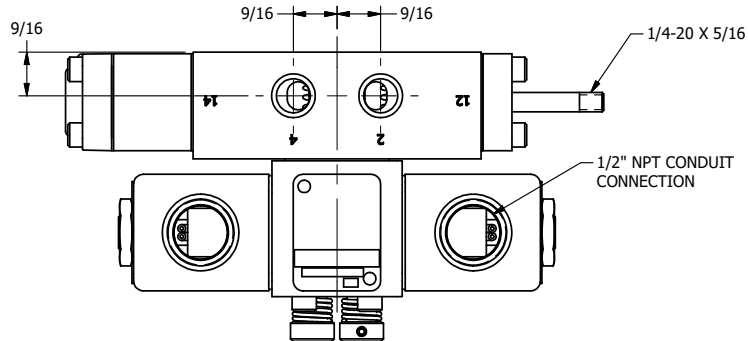

4

3

2

1

AAA
PRODUCTS
INTERNATIONAL

**AAA PRODUCTS
INTERNATIONAL**
7114 Harry Hines Blvd
Dallas, TX 75235

TITLE 1/4" SIDE PORT, DBL SOL, 2 POS,
DTNT, SOL RTRN, CLASSIC,
NON-LCKNG OVRD, EXCLDR, IND PIN

DRAWING NO.:
DIM_SS2ONTKQ