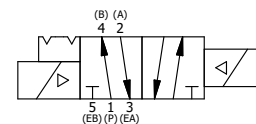

4

3

2

1

AAA
PRODUCTS
INTERNATIONAL

AAA PRODUCTS INTERNATIONAL
7114 Harry Hines Blvd
Dallas, TX 75235

TITLE: 1/4" SIDE PORT, DBL SOL, 2 POS,
DTNT, SOL RTRN, CLASSIC,
NON-LCKNG OVRD, DUST EXCLDR

DRAWING NO.:
DIM_SS20NLQ