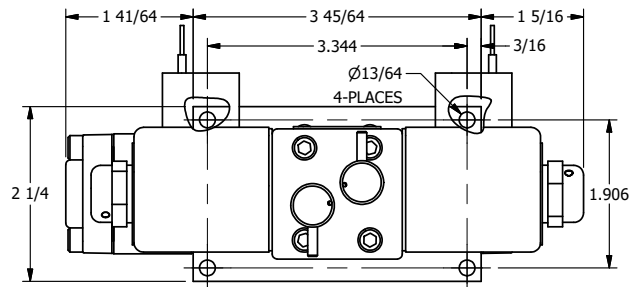

4

3

2

1

AAA
PRODUCTS
INTERNATIONAL

AAA PRODUCTS INTERNATIONAL
7114 Harry Hines Blvd
Dallas, TX 75235

TITLE: 1/4" SIDE PORT, DBL SOL, 2 POS,
DTNT, SOL RTRN, CLASSIC,
NON-LCKNG OVRD, DUST EXCLDR

DRAWING NO.:
DIM_SS20NLQ