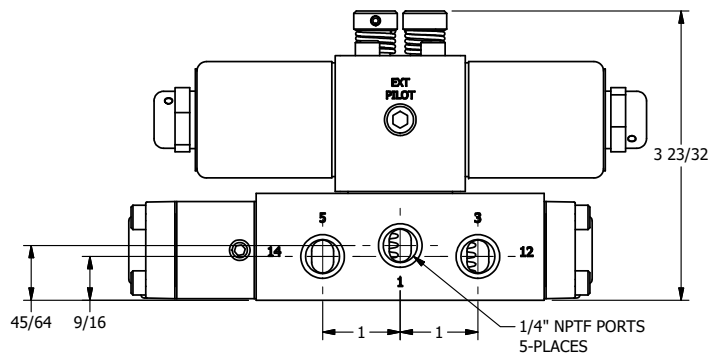

4

3

2

1

AAA
PRODUCTS
INTERNATIONAL

AAA PRODUCTS INTERNATIONAL
7114 Harry Hines Blvd
Dallas, TX 75235

TITLE: 1/4" SIDE PORT, DBL SOL, 2 POS,
DTNT, SOL RTRN, CLASSIC,
NON-LCKNG OVRD, DUST EXCLDR

DRAWING NO.:
DIM_SS20NLQ