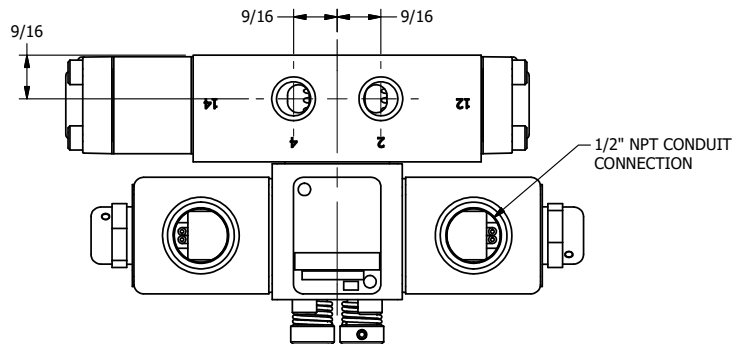

4

3

2

1

AAA
PRODUCTS
INTERNATIONAL

AAA PRODUCTS INTERNATIONAL
7114 Harry Hines Blvd
Dallas, TX 75235

TITLE: 1/4" SIDE PORT, DBL SOL, 2 POS,
DTNT, SOL RTRN, CLASSIC,
NON-LCKNG OVRD, DUST EXCLDR

DRAWING NO.:
DIM_SS20NLQ