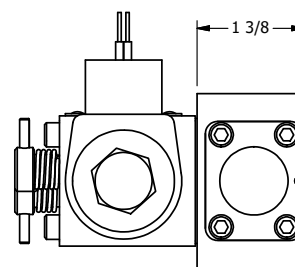

4

3

2

1

AAA
PRODUCTS
INTERNATIONAL

AAA PRODUCTS INTERNATIONAL
7114 Harry Hines Blvd
Dallas, TX 75235

TITLE: 1/4" SIDE PORT, DBL SOL, 2 POS,
DTNT, SOL RTRN, CLASSIC,
NON-LCKNG OVRD, DUST EXCLDR

DRAWING NO.:
DIM_SS20NLQ