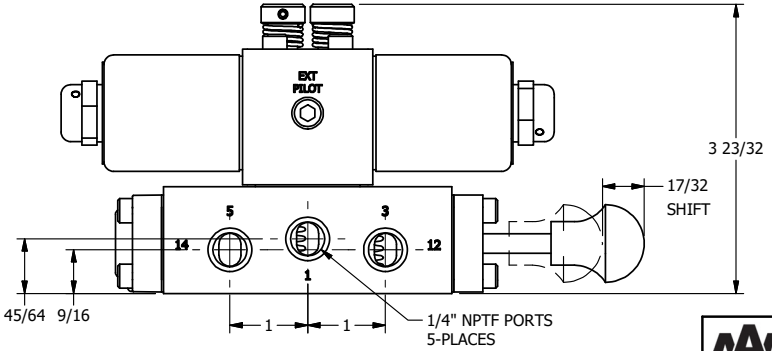

4

3

2

1

1/2" NPT CONDUIT CONNECTION

AAA
PRODUCTS INTERNATIONAL
7114 Harry Hines Blvd
Dallas, TX 75235

TITLE: 1/4" SIDE PORT, DBL SOL, 2 POS,
SOL RTN, CLASSIC,
NON-LCKNG OVRD, EXCLDR, SPL OVRD

DRAWING NO.:
DIM_SS2ONLOS