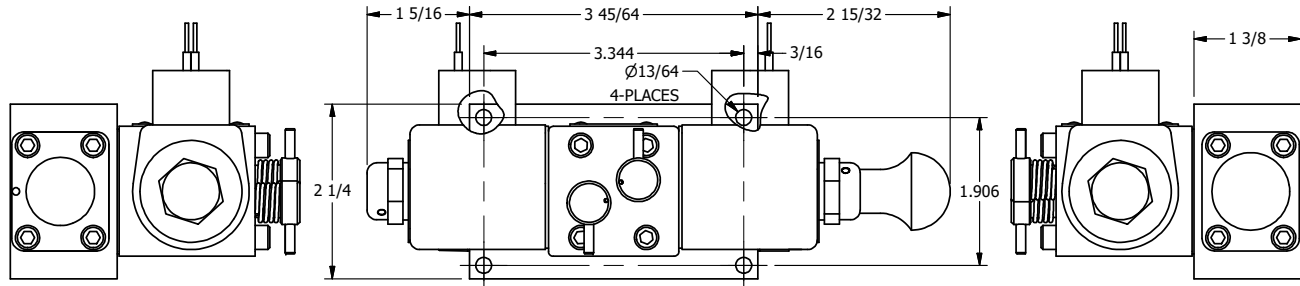

4

3

2

1

1/2" NPT CONDUIT CONNECTION

AAA
PRODUCTS INTERNATIONAL
7114 Harry Hines Blvd
Dallas, TX 75235

TITLE: 1/4" SIDE PORT, DBL SOL, 2 POS,
SOL RTN, CLASSIC,
NON-LCKNG OVRD, EXCLDR, SPL OVRD

DRAWING NO.:
DIM_SS2ONLOS