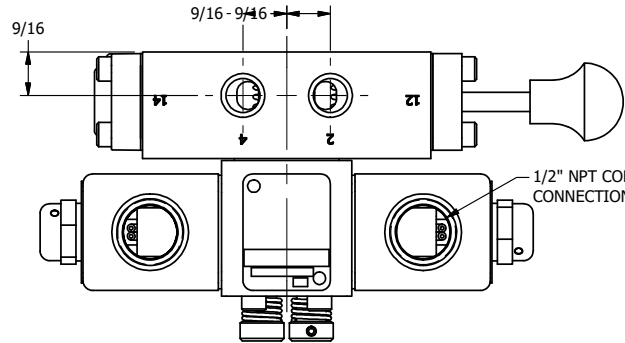

4

3

2

1

1/2" NPT CONDUIT CONNECTION

AAA
PRODUCTS INTERNATIONAL
7114 Harry Hines Blvd
Dallas, TX 75235

TITLE: 1/4" SIDE PORT, DBL SOL, 2 POS,
SOL RTN, CLASSIC,
NON-LCKNG OVRD, EXCLDR, SPL OVRD

DRAWING NO.:
DIM_SS2ONLOS