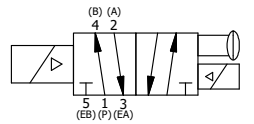

4

3

2

1

1/2" NPT CONDUIT CONNECTION

AAA
PRODUCTS INTERNATIONAL
7114 Harry Hines Blvd
Dallas, TX 75235

TITLE: 1/4" SIDE PORT, DBL SOL, 2 POS,
SOL RTN, CLASSIC,
NON-LCKNG OVRD, EXCLDR, SPL OVRD

DRAWING NO.:
DIM_SS2ONLOS