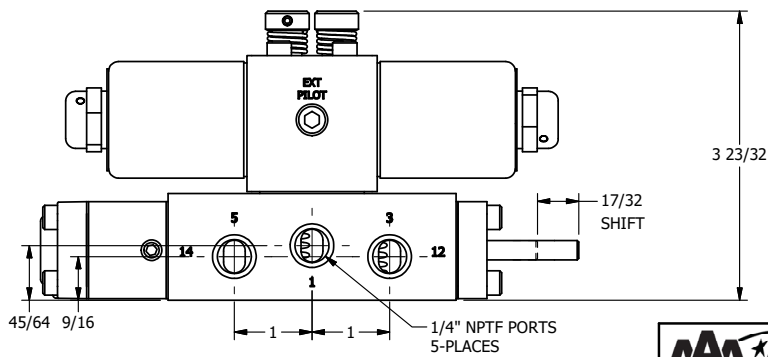

4

3

2

1

AAA
PRODUCTS
INTERNATIONAL

**AAA PRODUCTS
INTERNATIONAL**
7114 Harry Hines Blvd
Dallas, TX 75235

TITLE 1/4" SIDE PORT, DBL SOL, 2 POS,
DTNT, SOL RTRN, CLASSIC,
N-LCKNG OVRD, EXCLDR, INDCTR PIN

DRAWING NO.:
DIM_SS2ONLKQ