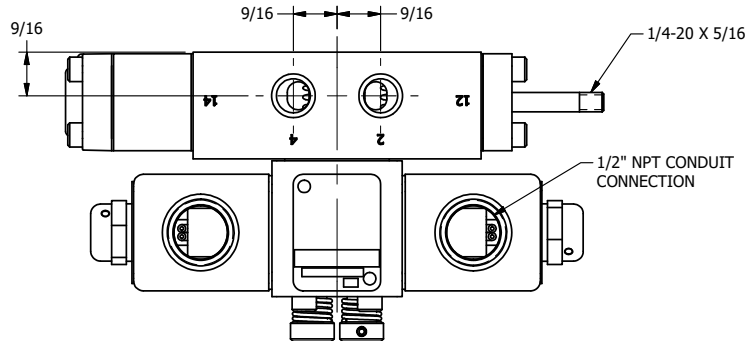

4

3

2

1

AAA
PRODUCTS
INTERNATIONAL

**AAA PRODUCTS
INTERNATIONAL**
7114 Harry Hines Blvd
Dallas, TX 75235

TITLE 1/4" SIDE PORT, DBL SOL, 2 POS,
DTNT, SOL RTRN, CLASSIC,
N-LCKNG OVRD, EXCLDR, INDCTR PIN

DRAWING NO.:
DIM_SS2ONLKQ