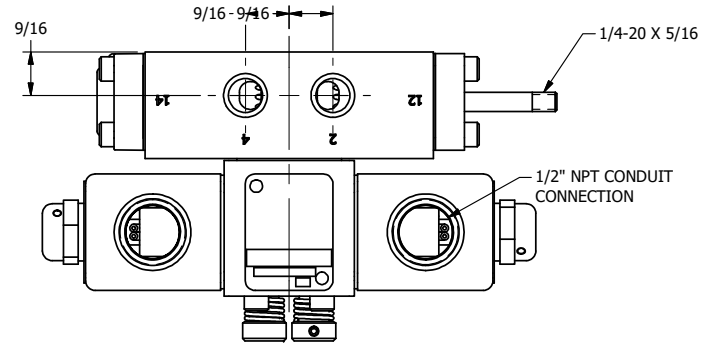

4

3

2

1

**AAA**  
PRODUCTS  
INTERNATIONAL

**AAA PRODUCTS  
INTERNATIONAL**  
7114 Harry Hines Blvd  
Dallas, TX 75235

TITLE: 1/4" SIDE PORT, DBL SOL, 2 POS,  
SOL RTN, CLASSIC,  
NON-LCKNG OVRD, EXCLDR, THD PIN