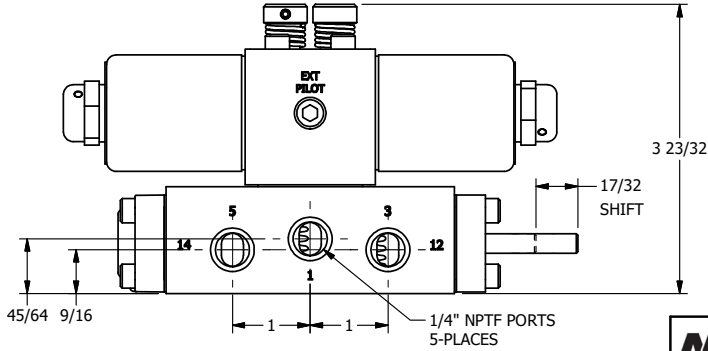

4

3

2

1

**AAA**  
PRODUCTS  
INTERNATIONAL

**AAA PRODUCTS  
INTERNATIONAL**  
7114 Harry Hines Blvd  
Dallas, TX 75235

TITLE: 1/4" SIDE PORT, DBL SOL, 2 POS,  
SOL RTN, CLASSIC,  
NON-LCKNG OVRD, EXCLDR, THD PIN

DRAWING NO.:  
DIM\_SS2ONLK

THE INFORMATION CONTAINED WITHIN THIS DOCUMENT IS PROPRIETARY TO AAA PRODUCTS AND MAY NOT BE DISCLOSED WITHOUT PRIOR WRITTEN CONSENT

4

3

2

B

B

A