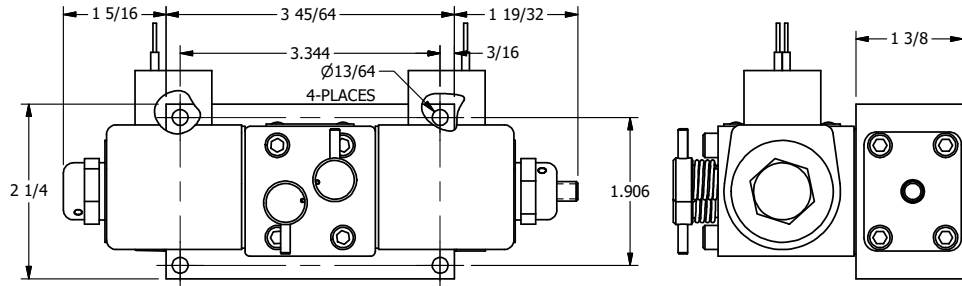

4

3

2

1

**AAA**  
PRODUCTS  
INTERNATIONAL

**AAA PRODUCTS  
INTERNATIONAL**  
7114 Harry Hines Blvd  
Dallas, TX 75235

TITLE: 1/4" SIDE PORT, DBL SOL, 2 POS,  
SOL RTN, CLASSIC,  
NON-LCKNG OVRD, EXCLDR, THD PIN